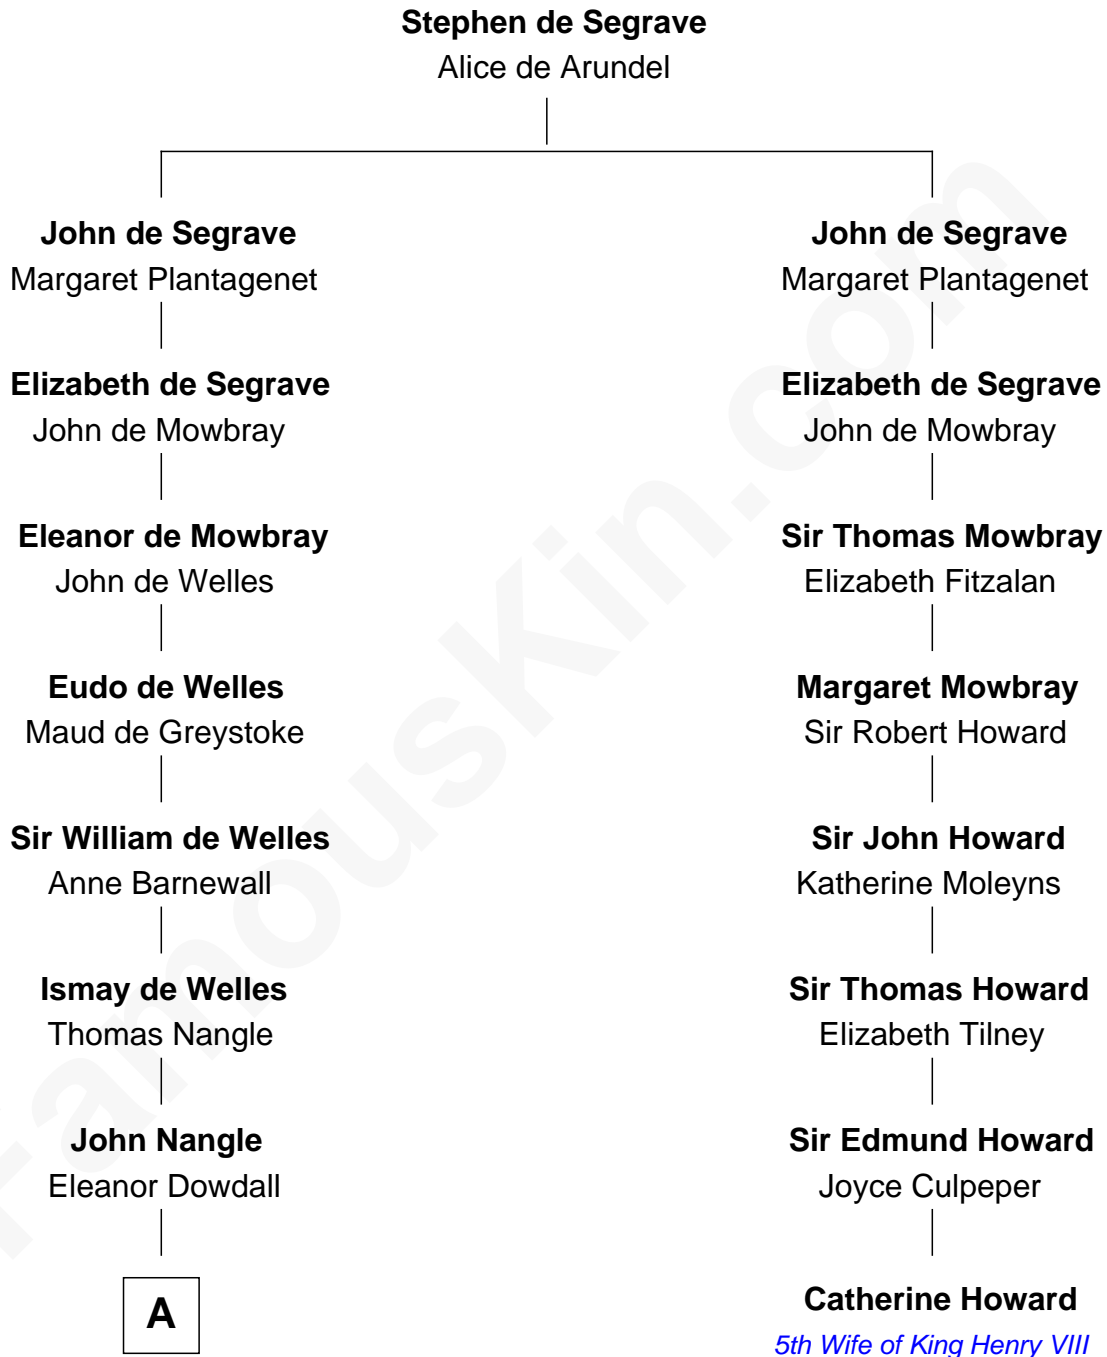

FamousKin.com
Relationship Chart of
Prince William
Prince of Wales

7th cousin 14 times removed of

Catherine Howard
5th Wife of King Henry VIII

A

Amy Nangle
Thomas Fagan

Richard Fagan
Cecily Holmes

John Fagan
Alice Segrave

John Fagan
Beale Knowles

Christopher Fagan
Mary Nagle

Patrick Fagan
Christiana FitzMaurice

Christopher Alexander Fagan
Hyacinthe Gabrielle Varis

Hyacinthe Gabrielle Fagan
Sir Richard Colley Wellesley

Anne Wellesley
Charles Augustus Cavendish-Bentinck