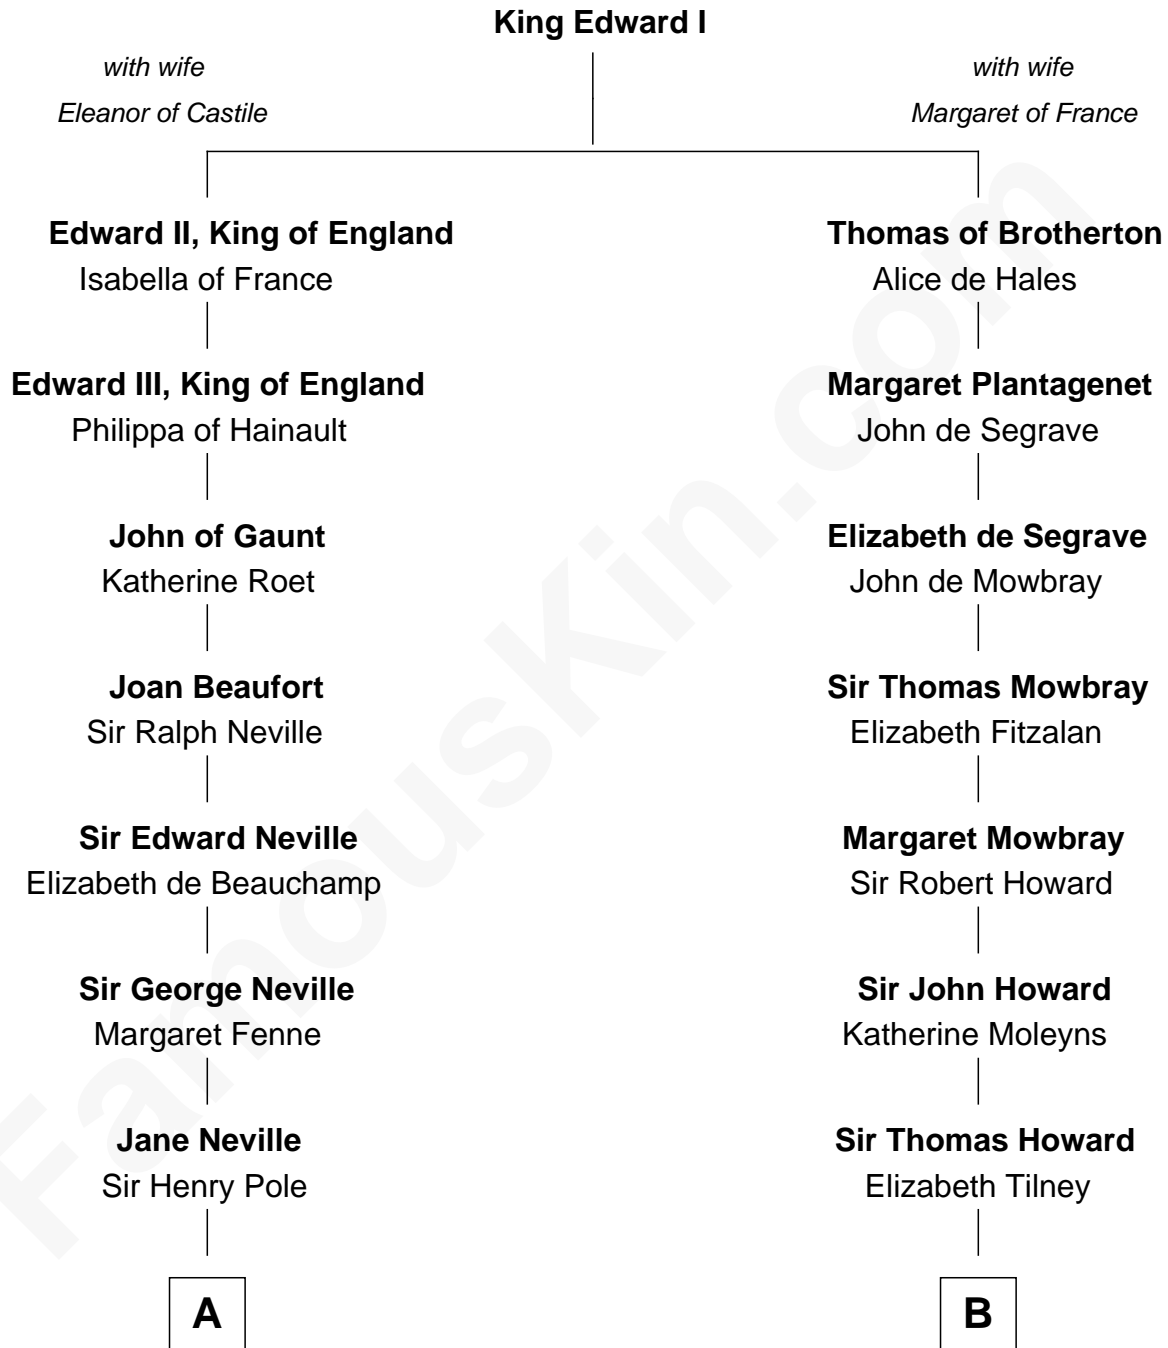

**FamousKin.com**  
**Relationship Chart of**  
**Prince William**  
*Prince of Wales*

8th cousin 13 times removed of

**Catherine Howard**  
*5th Wife of King Henry VIII*

**C**

—  
**Charles Robert Spencer**

Margaret Baring

—  
**Albert Edward John Spencer**

Cynthia Elinor Beatrix Hamilton

—  
**Edward John Spencer**

Frances Ruth Burke Roche

—  
**Princess Diana Frances Spencer**

Charles III, King of the United Kingdom

—  
**Prince William**

*Prince of Wales*

FamousKin.com