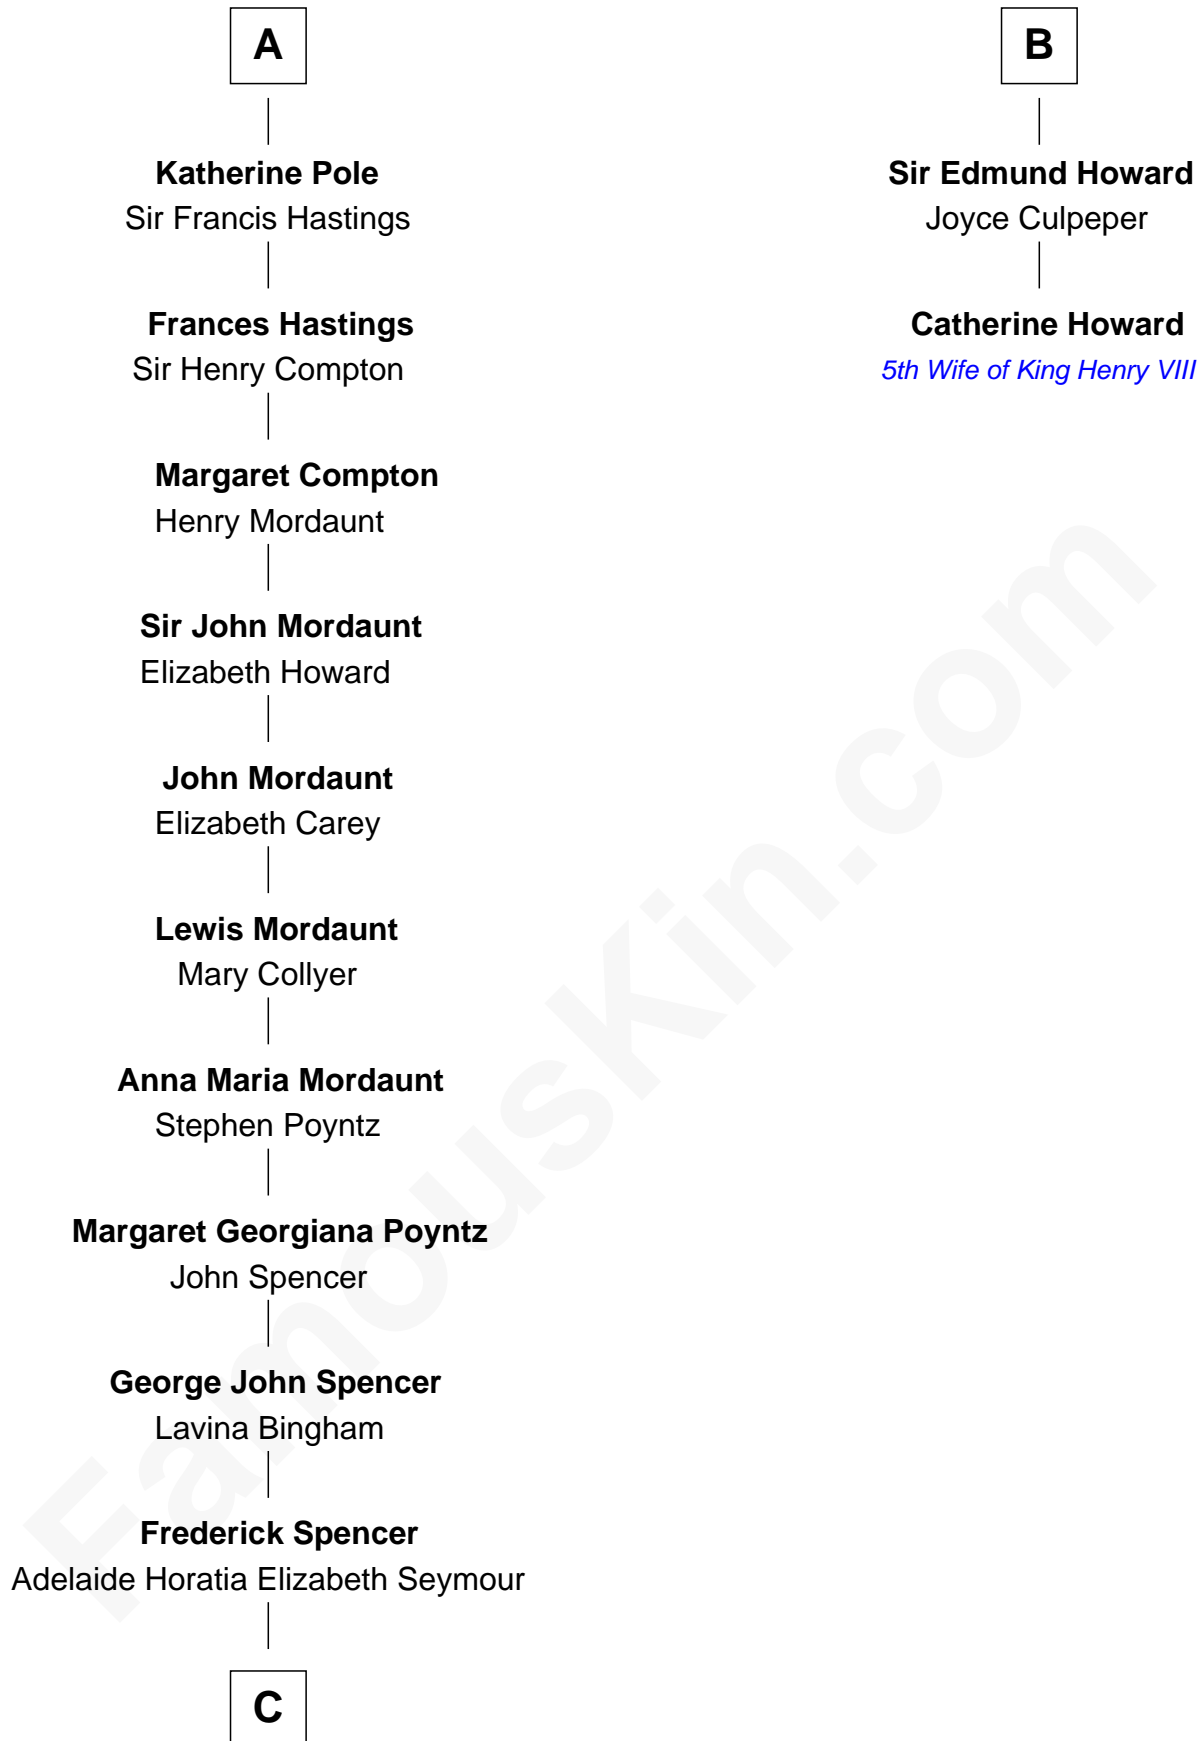

**FamousKin.com**  
**Relationship Chart of**  
**Prince William**  
*Prince of Wales*

8th cousin 13 times removed of

**Catherine Howard**  
*5th Wife of King Henry VIII*

**C**

—  
**Charles Robert Spencer**

Margaret Baring

—  
**Albert Edward John Spencer**

Cynthia Elinor Beatrix Hamilton

—  
**Edward John Spencer**

Frances Ruth Burke Roche

—  
**Princess Diana Frances Spencer**

Charles III, King of the United Kingdom