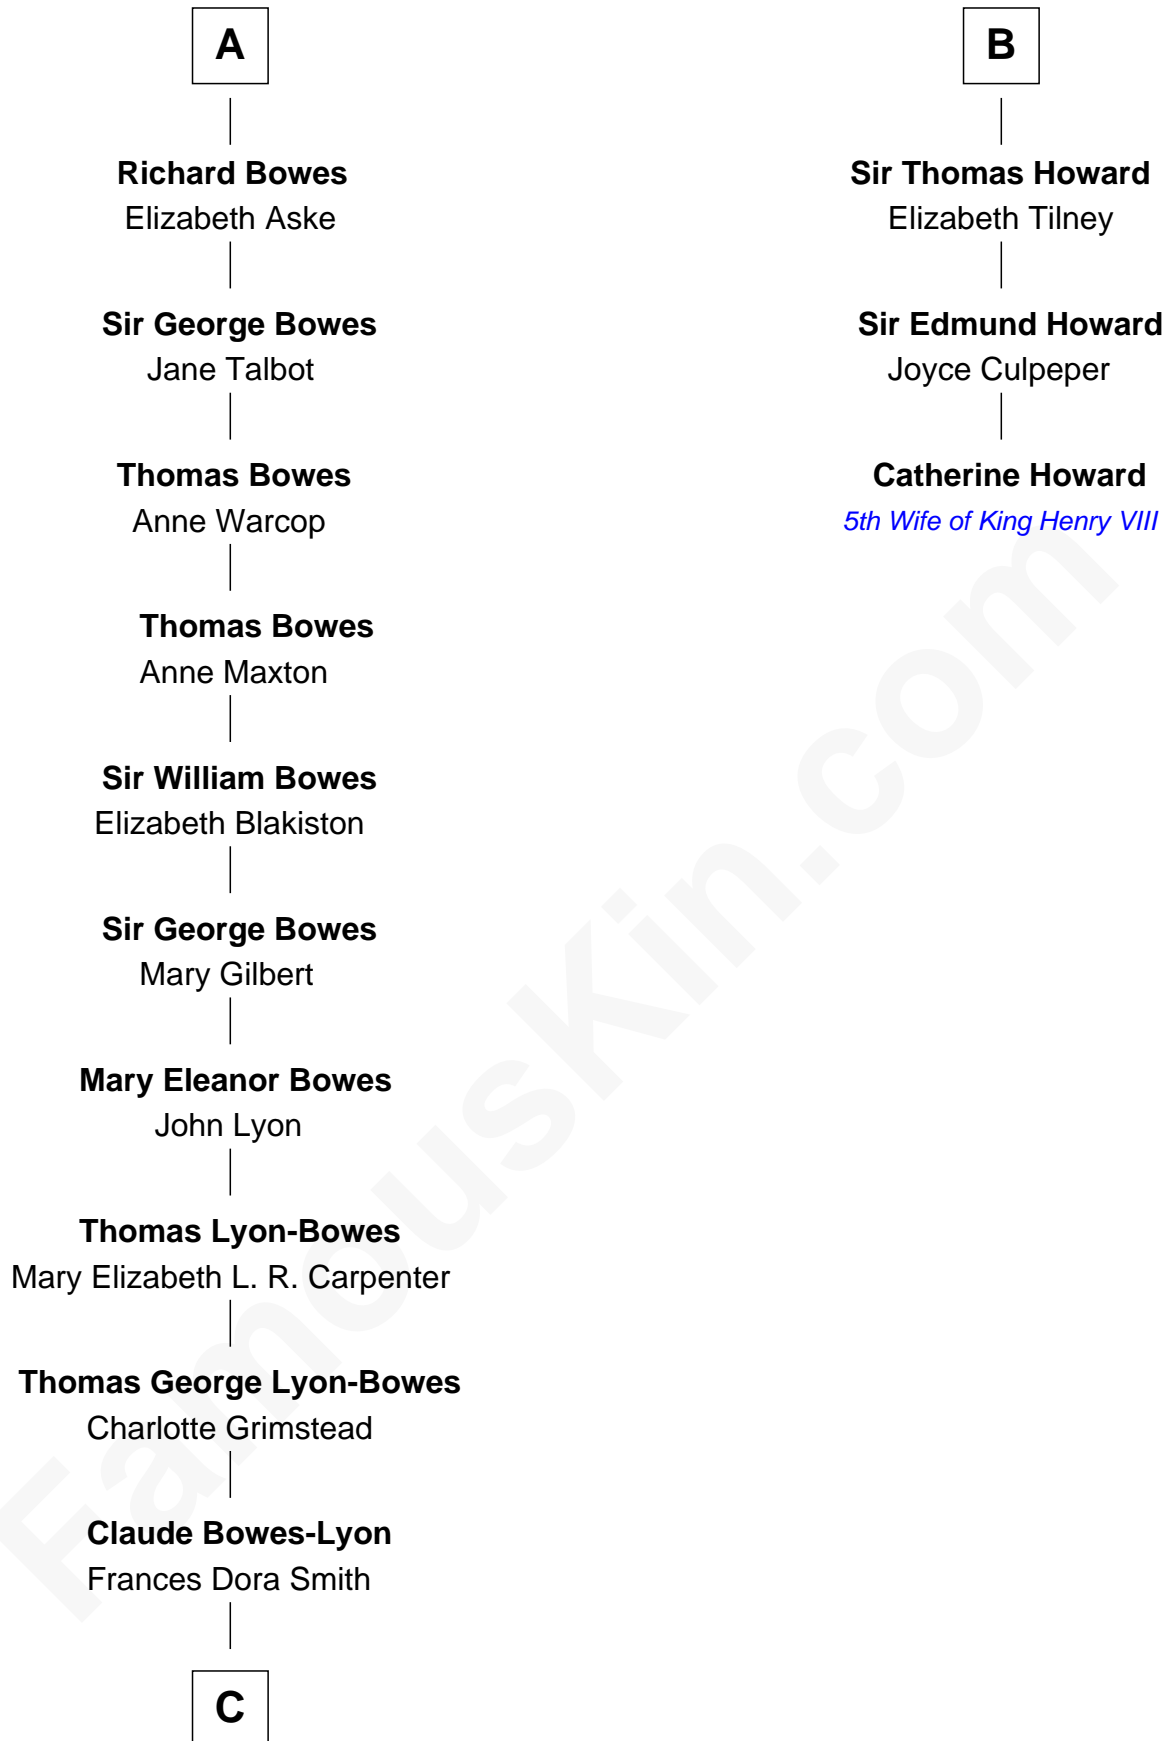

## Relationship Chart of

### Prince William

*Prince of Wales*

9th cousin 12 times removed of

**Catherine Howard**  
*5th Wife of King Henry VIII*

**C**

—  
**Claude George Bowes-Lyon**  
Cecilia Nina Cavendish-Bentinck

—  
**Elizabeth Bowes-Lyon**  
George VI, King of the United Kingdom

—  
**Elizabeth II, Queen of the United Kingdom**  
Prince Philip of Edinburgh

—  
**Charles III, King of the United Kingdom**  
Princess Diana Frances Spencer

—  
**Prince William**  
*Prince of Wales*