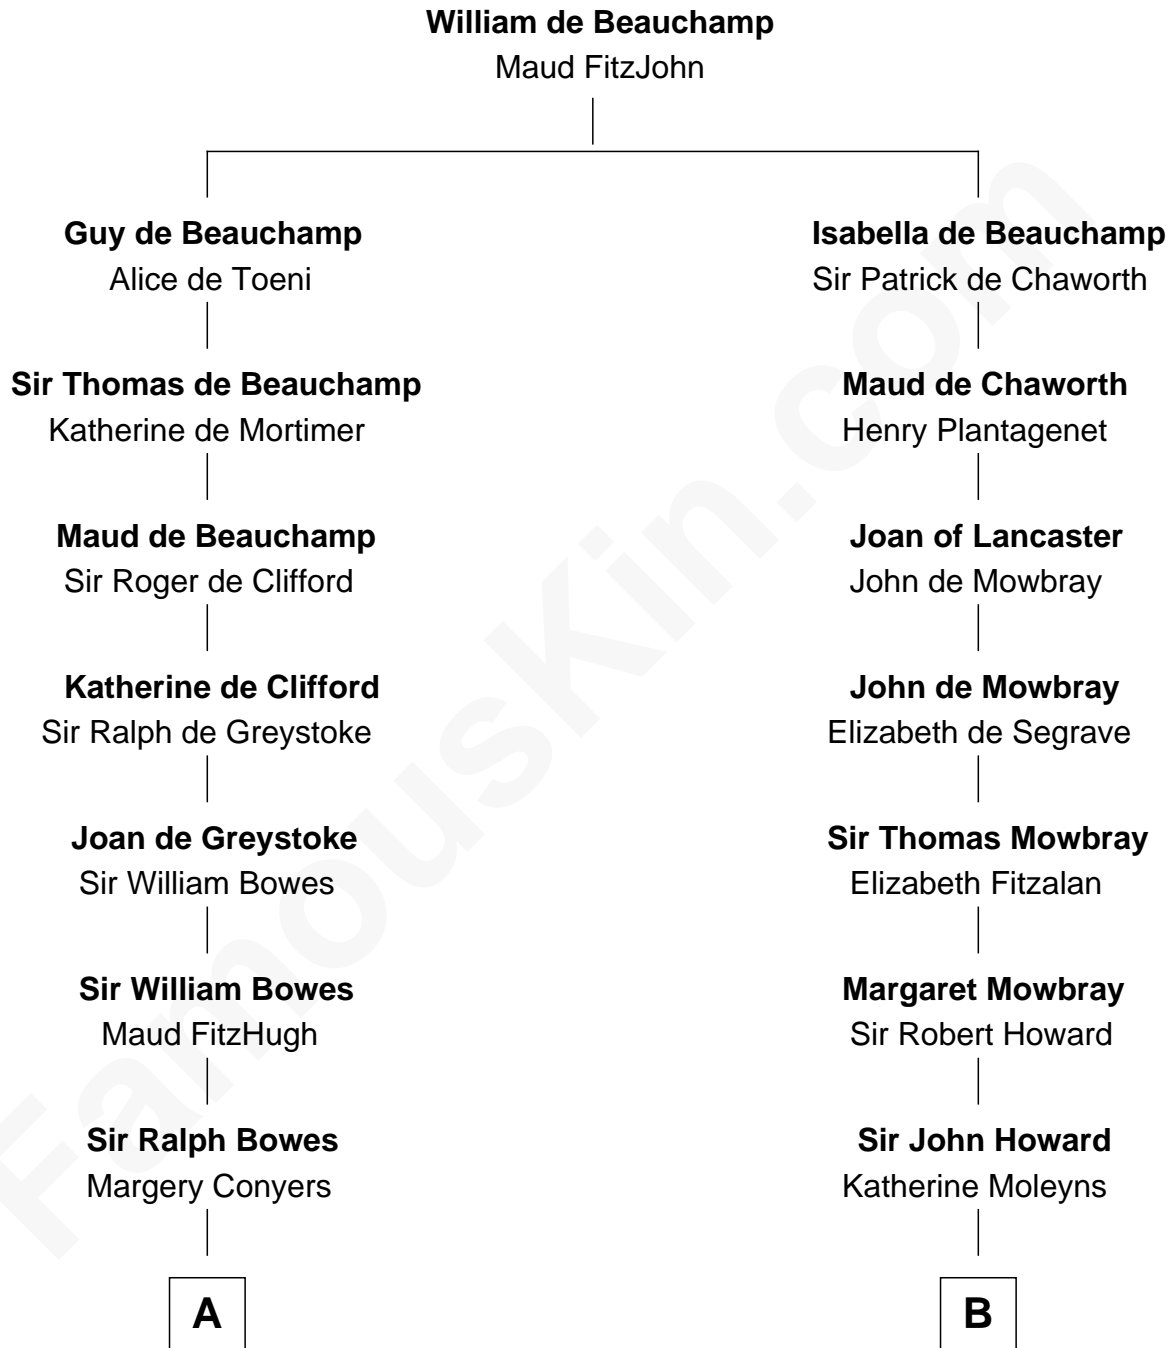

## Relationship Chart of

### Prince William

*Prince of Wales*

9th cousin 12 times removed of

**Catherine Howard**  
*5th Wife of King Henry VIII*

**C**

—  
**Claude George Bowes-Lyon**  
Cecilia Nina Cavendish-Bentinck

—  
**Elizabeth Bowes-Lyon**  
George VI, King of the United Kingdom

—  
**Elizabeth II, Queen of the United Kingdom**  
Prince Philip of Edinburgh

—  
**Charles III, King of the United Kingdom**  
Princess Diana Frances Spencer

—  
**Prince William**  
*Prince of Wales*