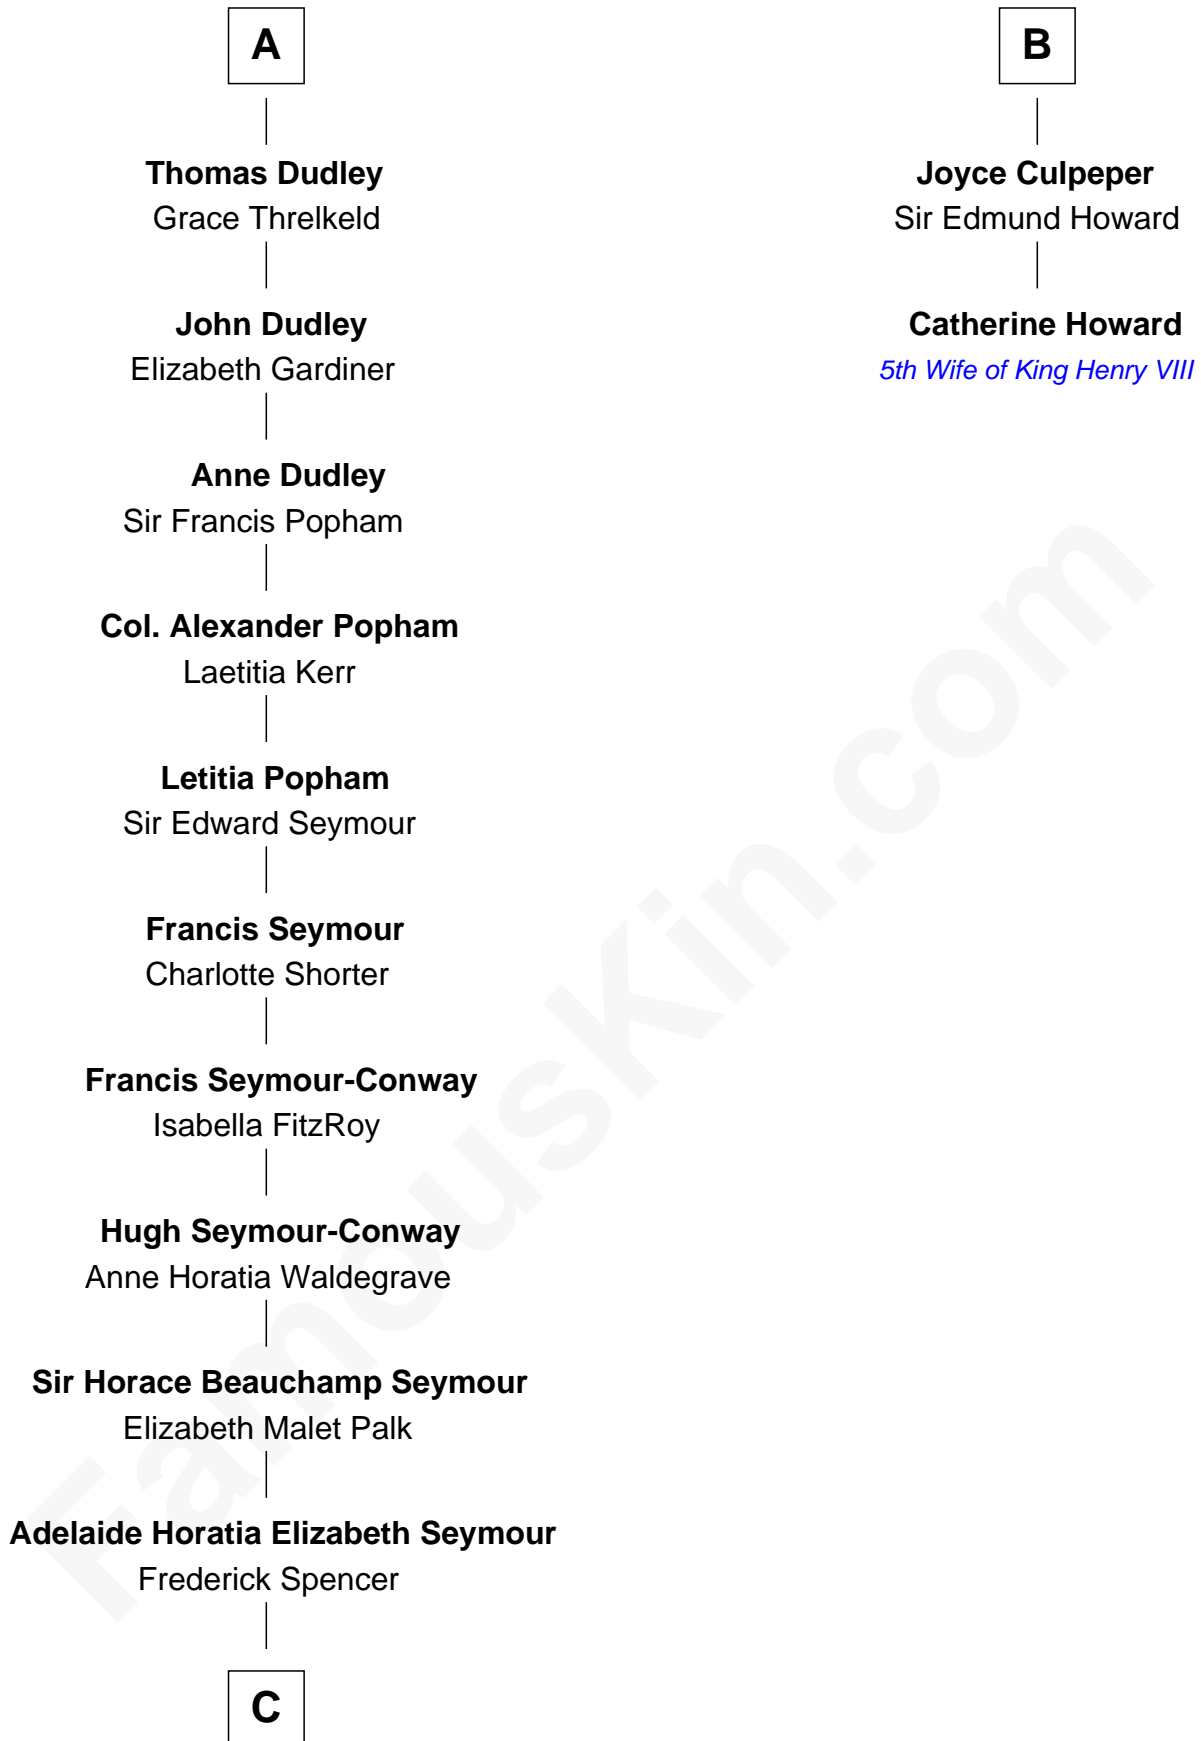

FamousKin.com Relationship Chart of

Prince William

Prince of Wales

8th cousin 13 times removed of

Catherine Howard

5th Wife of King Henry VIII

Sir Gilbert de Clare

Joan of Acre

C

Charles Robert Spencer

Margaret Baring

Albert Edward John Spencer

Cynthia Elinor Beatrix Hamilton

Edward John Spencer

Frances Ruth Burke Roche

Princess Diana Frances Spencer