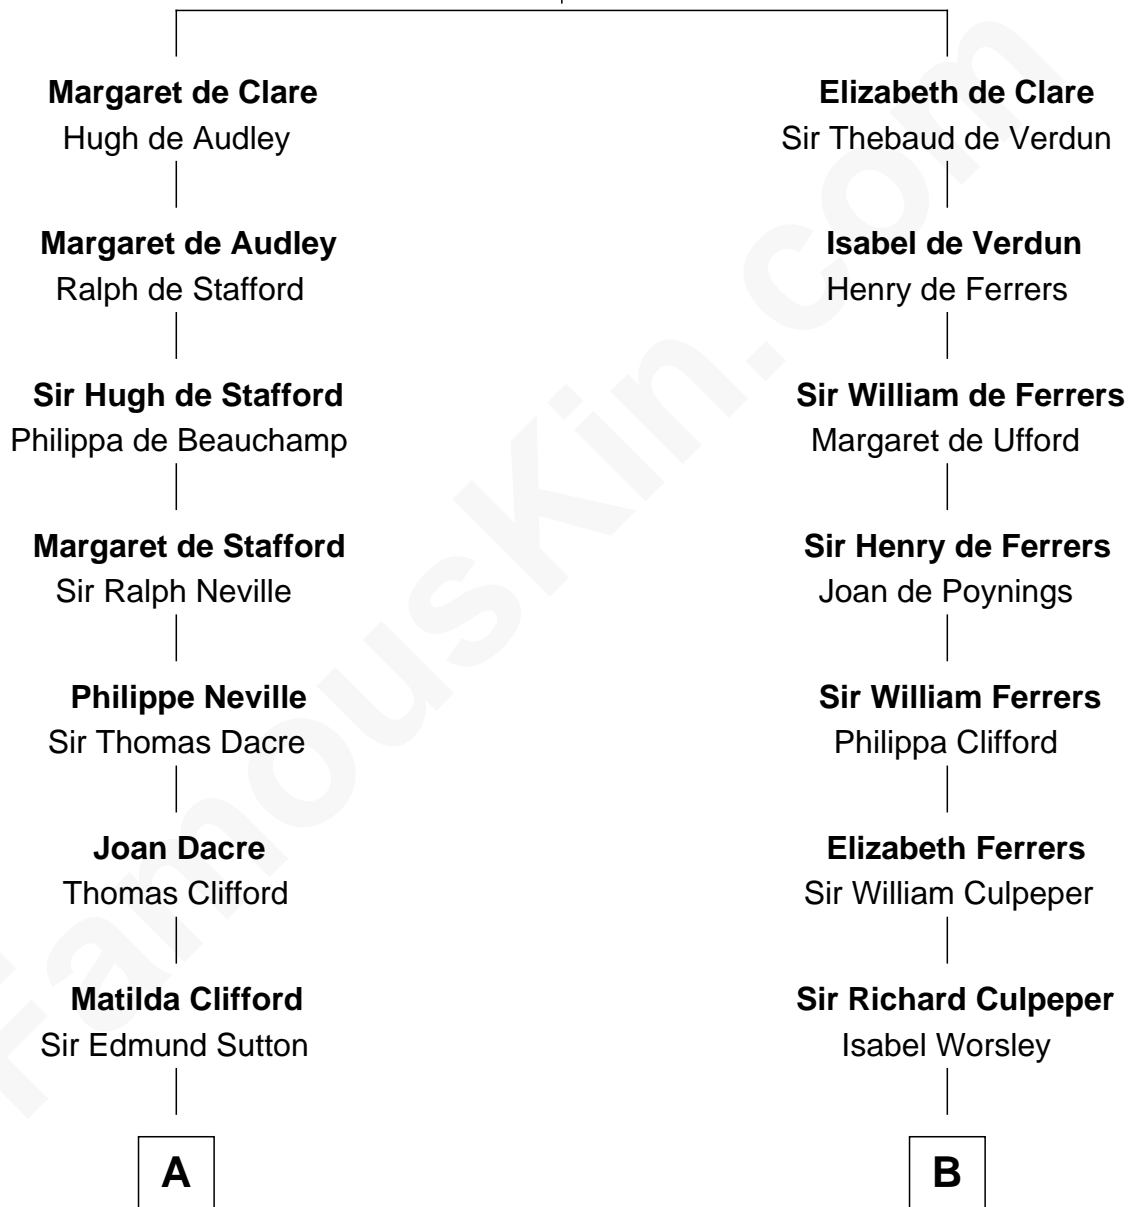

FamousKin.com Relationship Chart of

Prince William

Prince of Wales

8th cousin 13 times removed of

Catherine Howard

5th Wife of King Henry VIII

Sir Gilbert de Clare

Joan of Acre

C

Charles Robert Spencer

Margaret Baring

Albert Edward John Spencer

Cynthia Elinor Beatrix Hamilton

Edward John Spencer

Frances Ruth Burke Roche

Princess Diana Frances Spencer

Charles III, King of the United Kingdom

Prince William

Prince of Wales

FamousKin.com