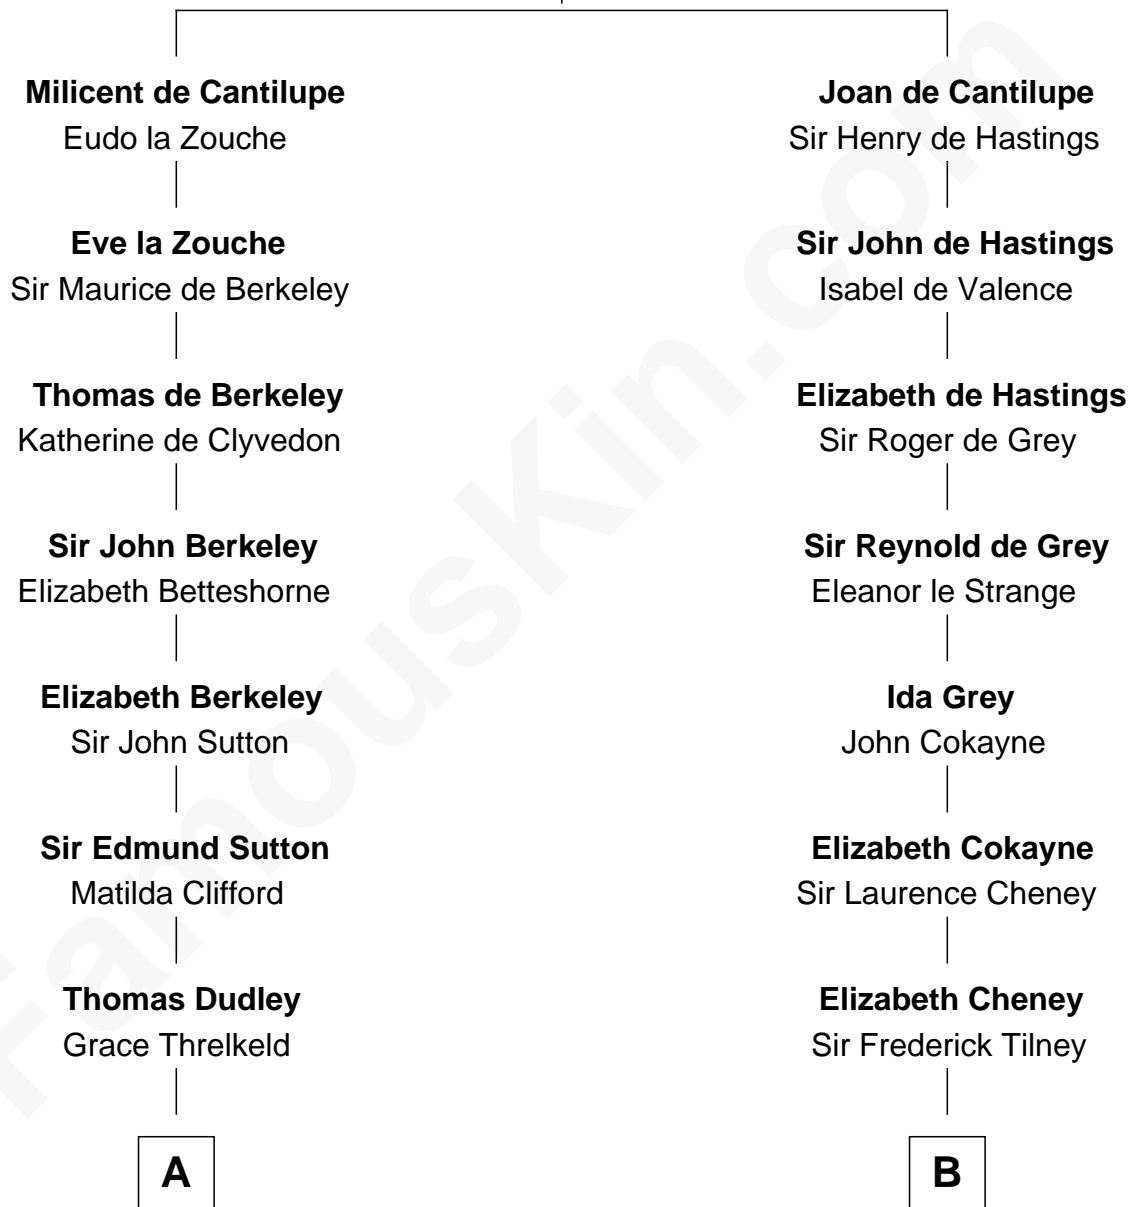

FamousKin.com
Relationship Chart of
Prince William
Prince of Wales

9th cousin 11 times removed of

Catherine Howard
5th Wife of King Henry VIII

Sir William de Cantilupe
 Eve de Braiose

C

—
Albert Edward John Spencer

Cynthia Elinor Beatrix Hamilton

—
Edward John Spencer

Frances Ruth Burke Roche

—
Princess Diana Frances Spencer

Charles III, King of the United Kingdom

—
Prince William

Prince of Wales

FamousKin.com