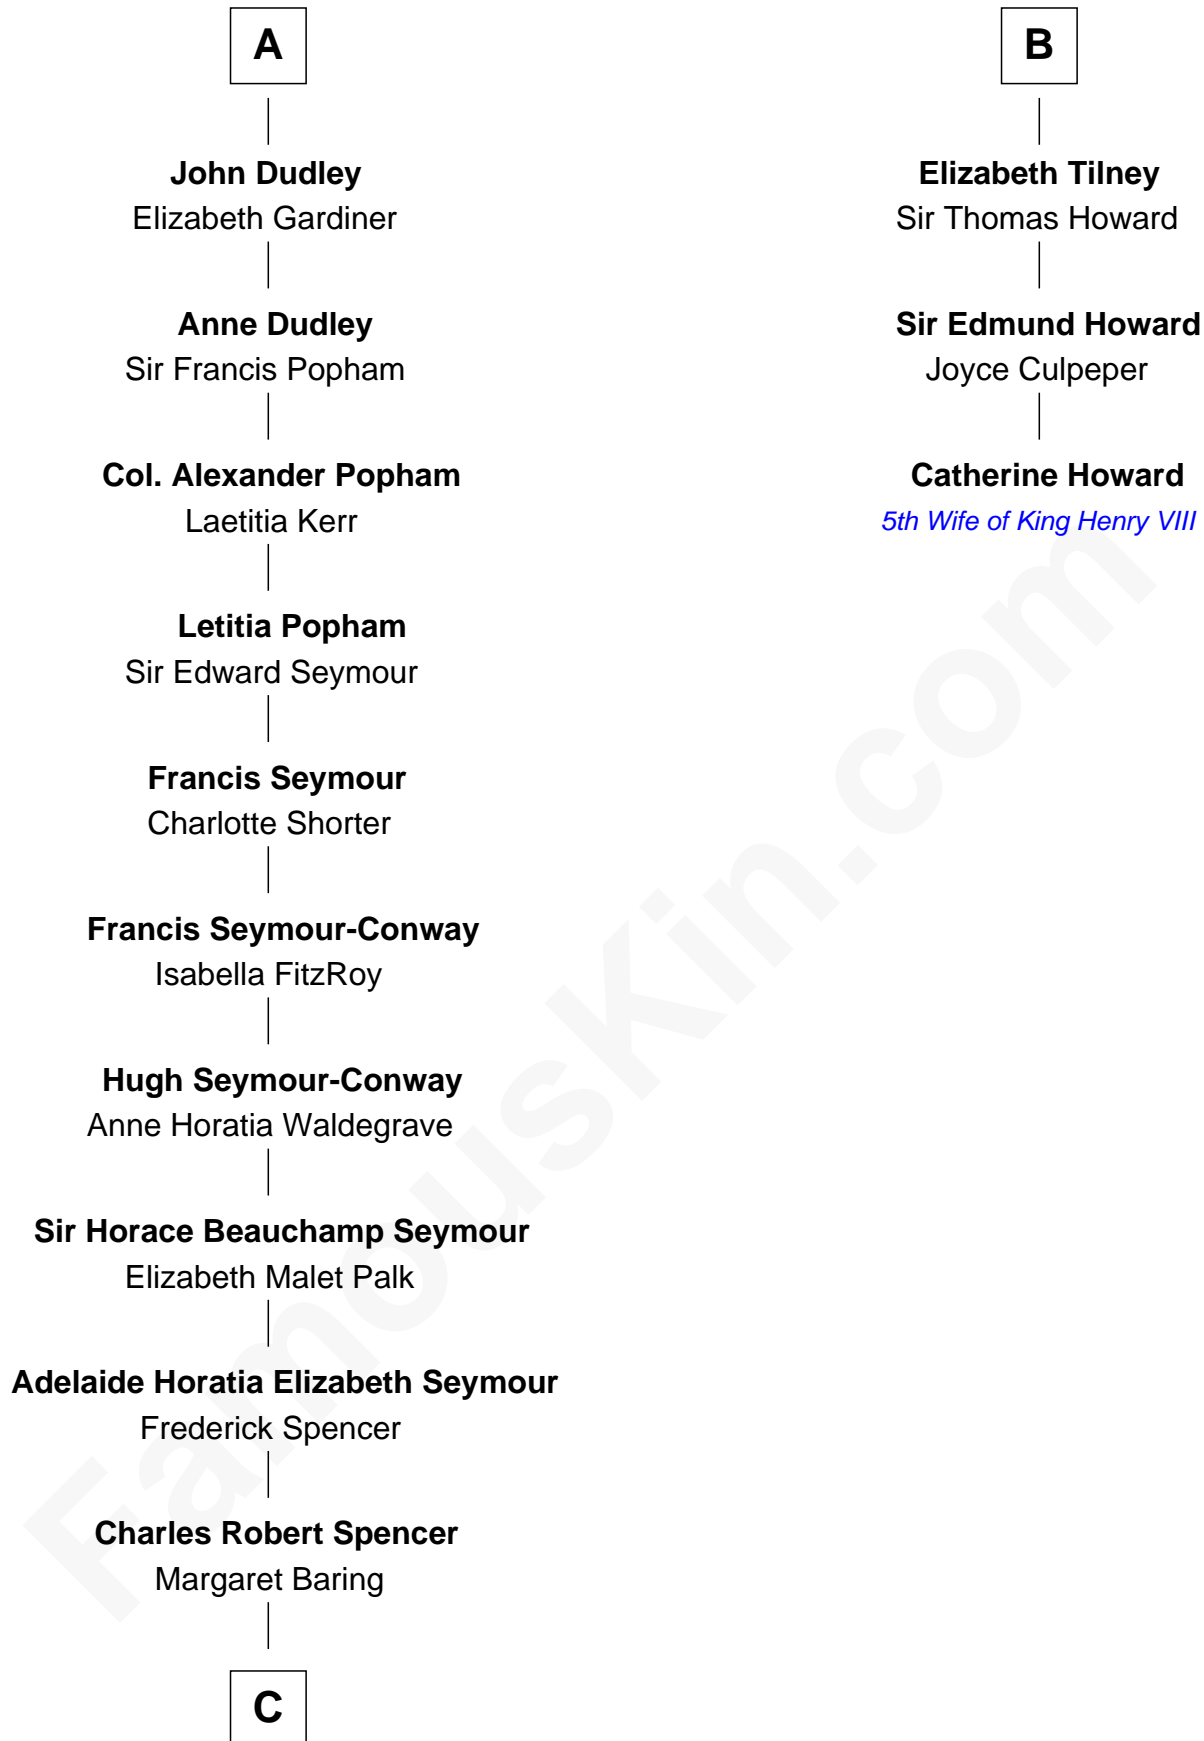

FamousKin.com
Relationship Chart of
Prince William
Prince of Wales

9th cousin 11 times removed of

Catherine Howard
5th Wife of King Henry VIII

Sir William de Cantilupe
 Eve de Braiose

C

—
Albert Edward John Spencer

Cynthia Elinor Beatrix Hamilton

—
Edward John Spencer

Frances Ruth Burke Roche

—
Princess Diana Frances Spencer

Charles III, King of the United Kingdom

—
Prince William

Prince of Wales

FamousKin.com