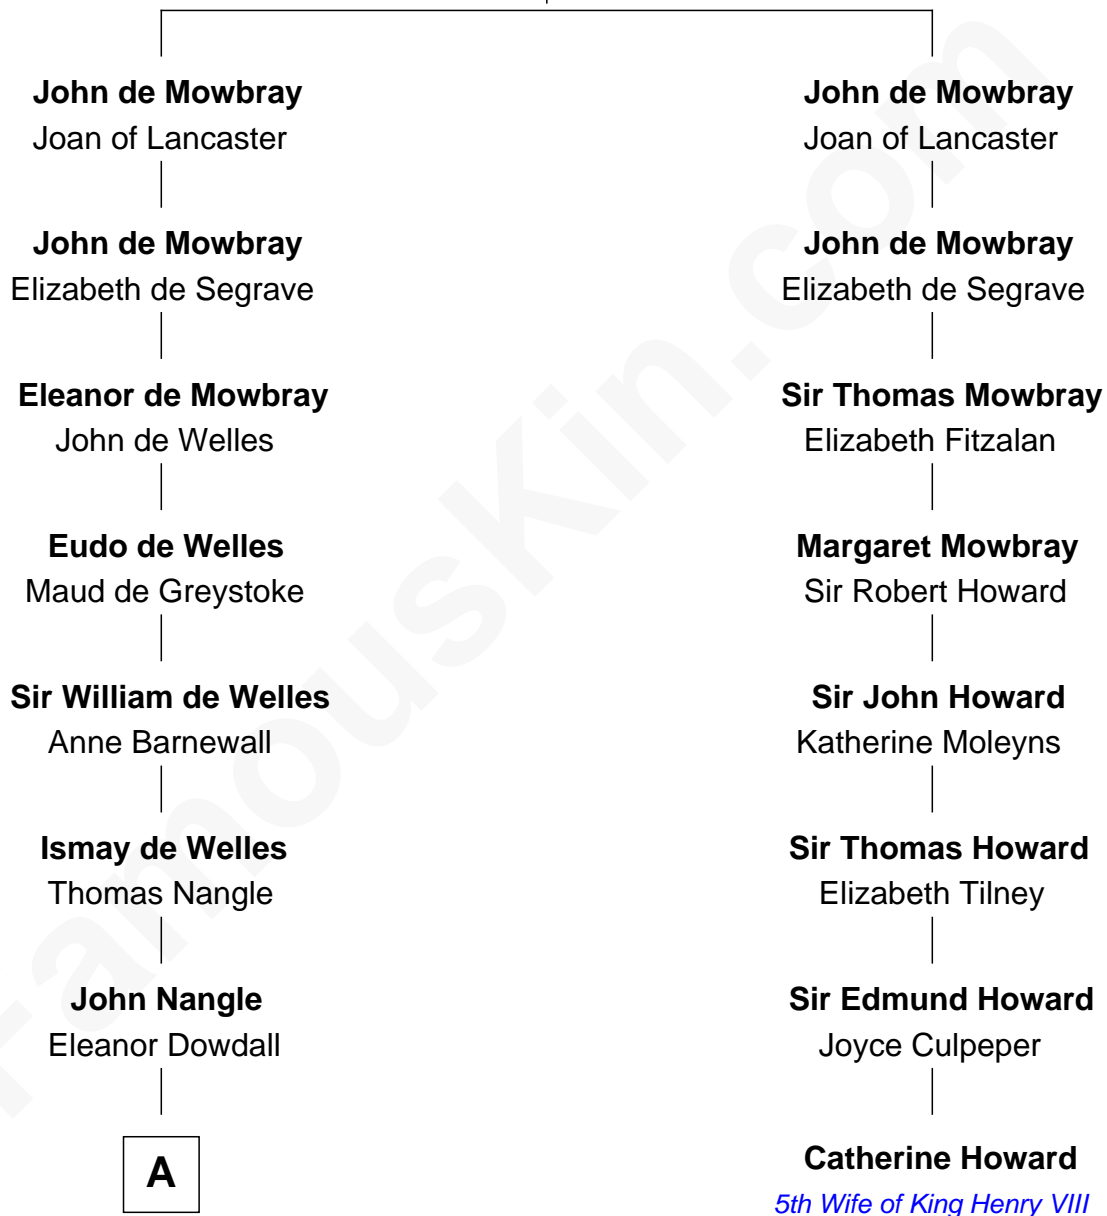

**FamousKin.com**  
**Relationship Chart of**  
**Prince William**  
*Prince of Wales*

7th cousin 14 times removed of

**Catherine Howard**  
*5th Wife of King Henry VIII*

**Sir John de Mowbray**  
 Aline de Braiose

**A**

**Amy Nangle**  
Thomas Fagan

**Richard Fagan**  
Cecily Holmes

**John Fagan**  
Alice Segrave

**John Fagan**  
Beale Knowles

**Christopher Fagan**  
Mary Nagle

**Patrick Fagan**  
Christiana FitzMaurice