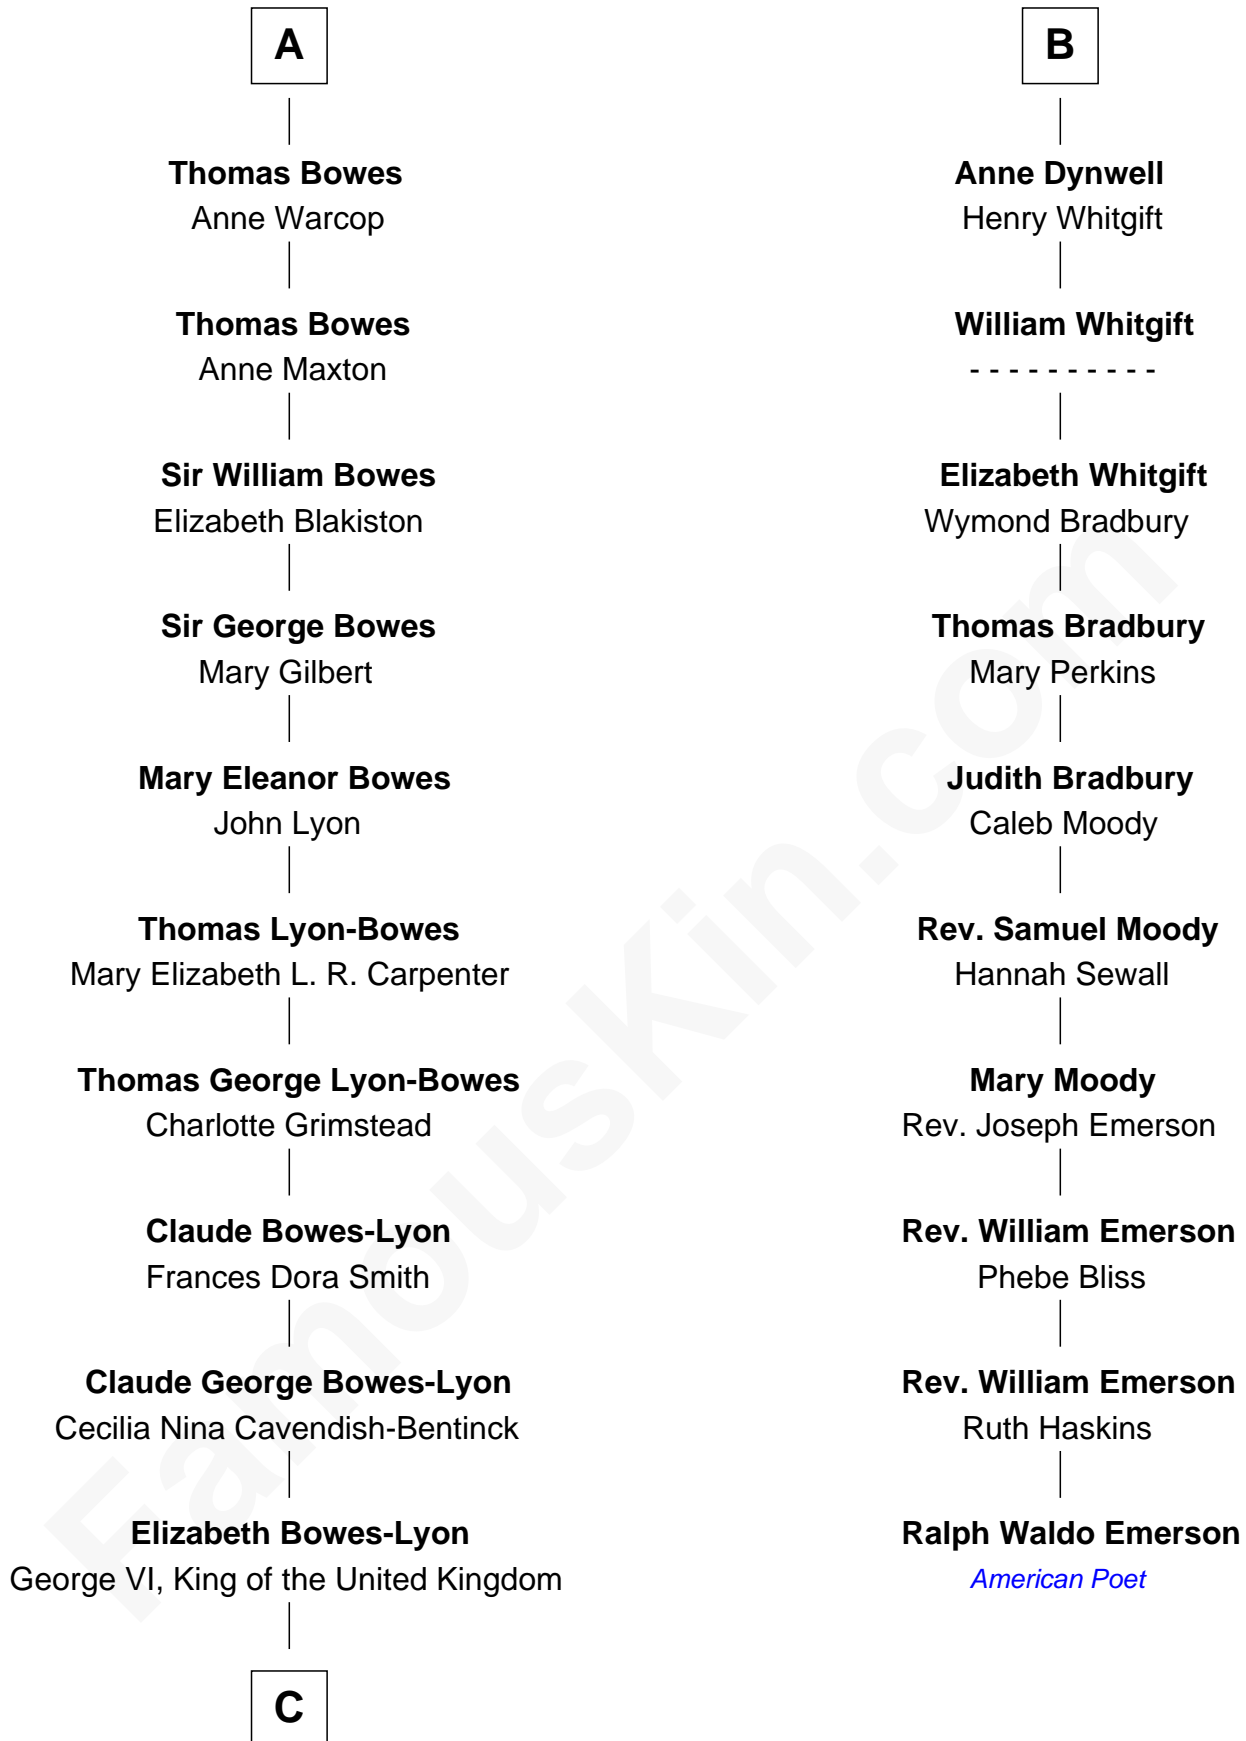

FamousKin.com Relationship Chart of

Prince William

Prince of Wales

16th cousin 3 times removed of

Ralph Waldo Emerson

American Poet

Sir Robert de Clifford

Isabel de Berkeley

C

Elizabeth II, Queen of the United Kingdom

Prince Philip of Edinburgh

Charles III, King of the United Kingdom

Princess Diana Frances Spencer

Prince William

Prince of Wales

FamousKin.com