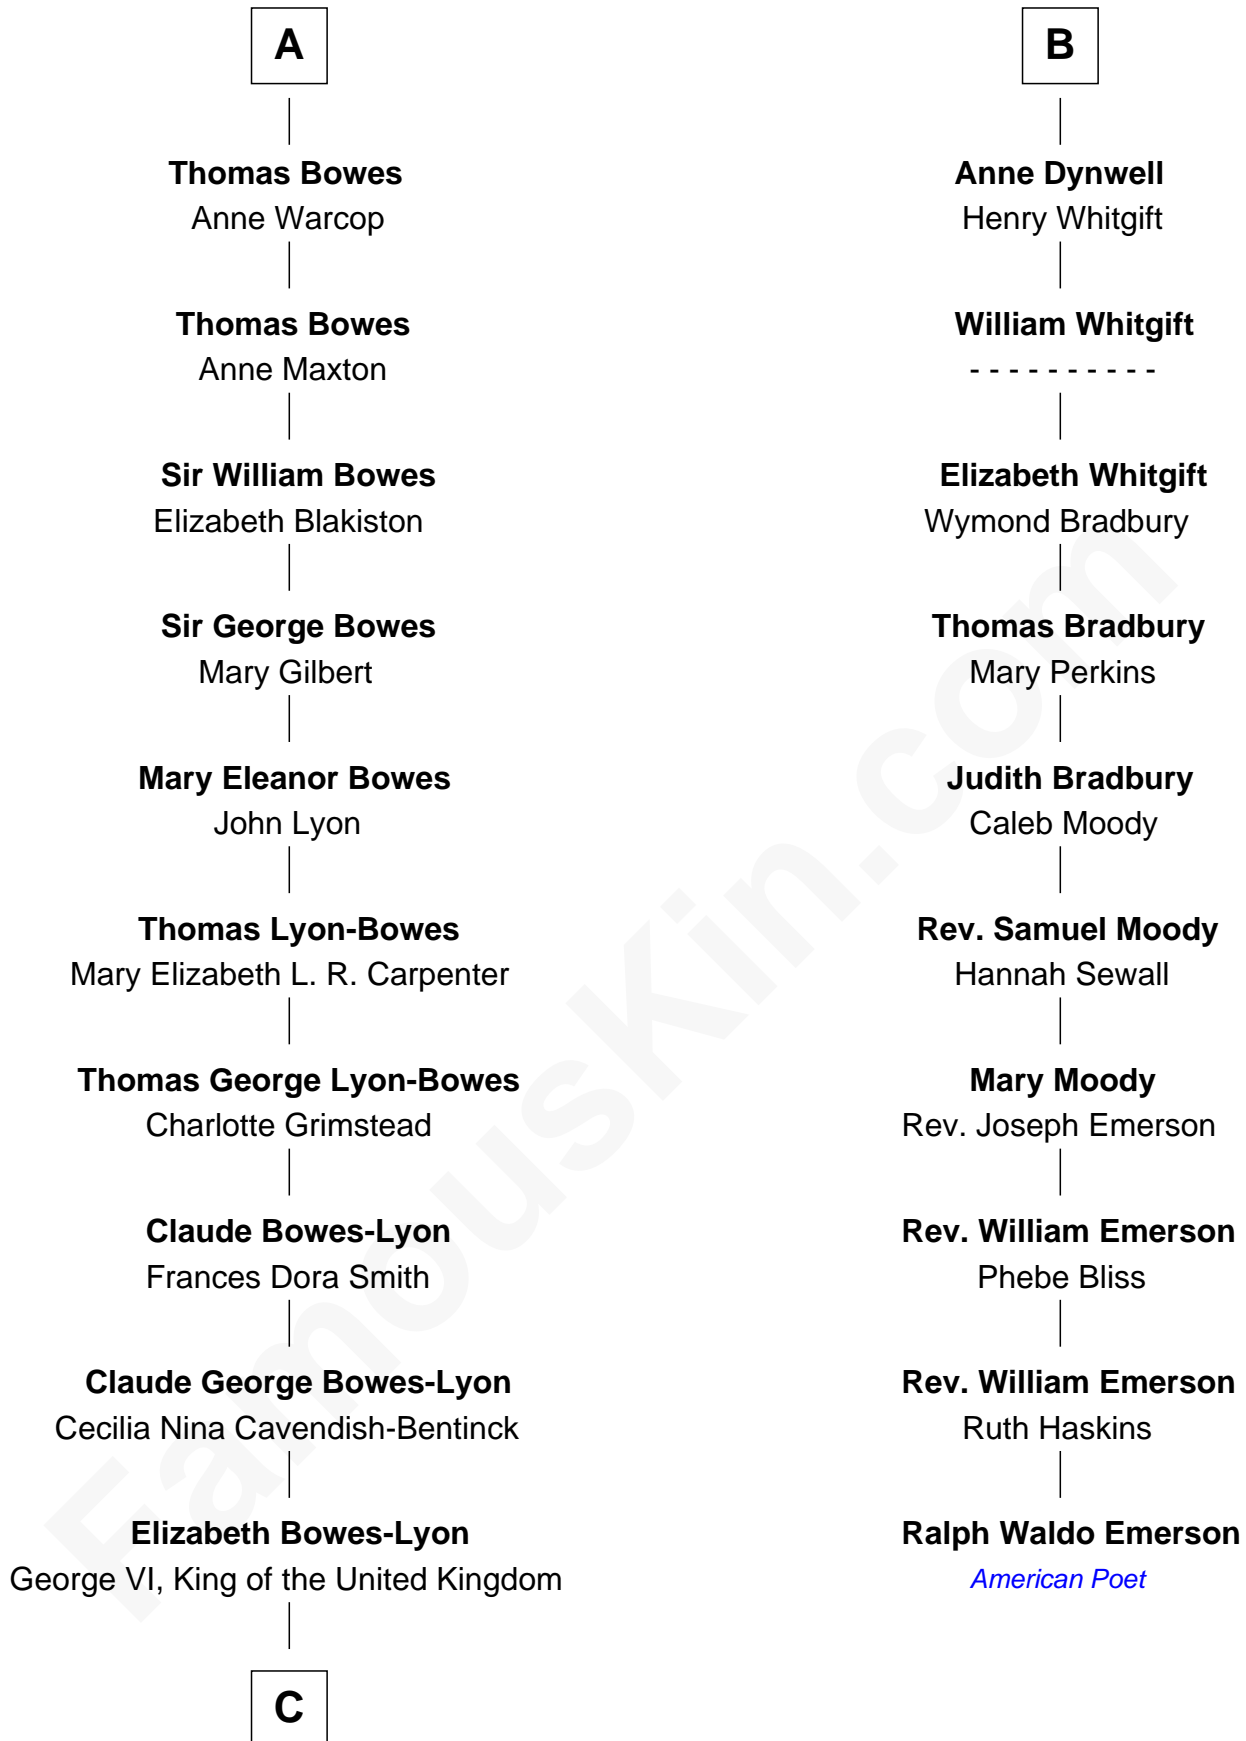

FamousKin.com
Relationship Chart of
Prince William
Prince of Wales

16th cousin 3 times removed of
Ralph Waldo Emerson
American Poet

Sir Thomas de Beauchamp
 Katherine de Mortimer

C

Elizabeth II, Queen of the United Kingdom

Prince Philip of Edinburgh

Charles III, King of the United Kingdom

Princess Diana Frances Spencer

Prince William

Prince of Wales

FamousKin.com