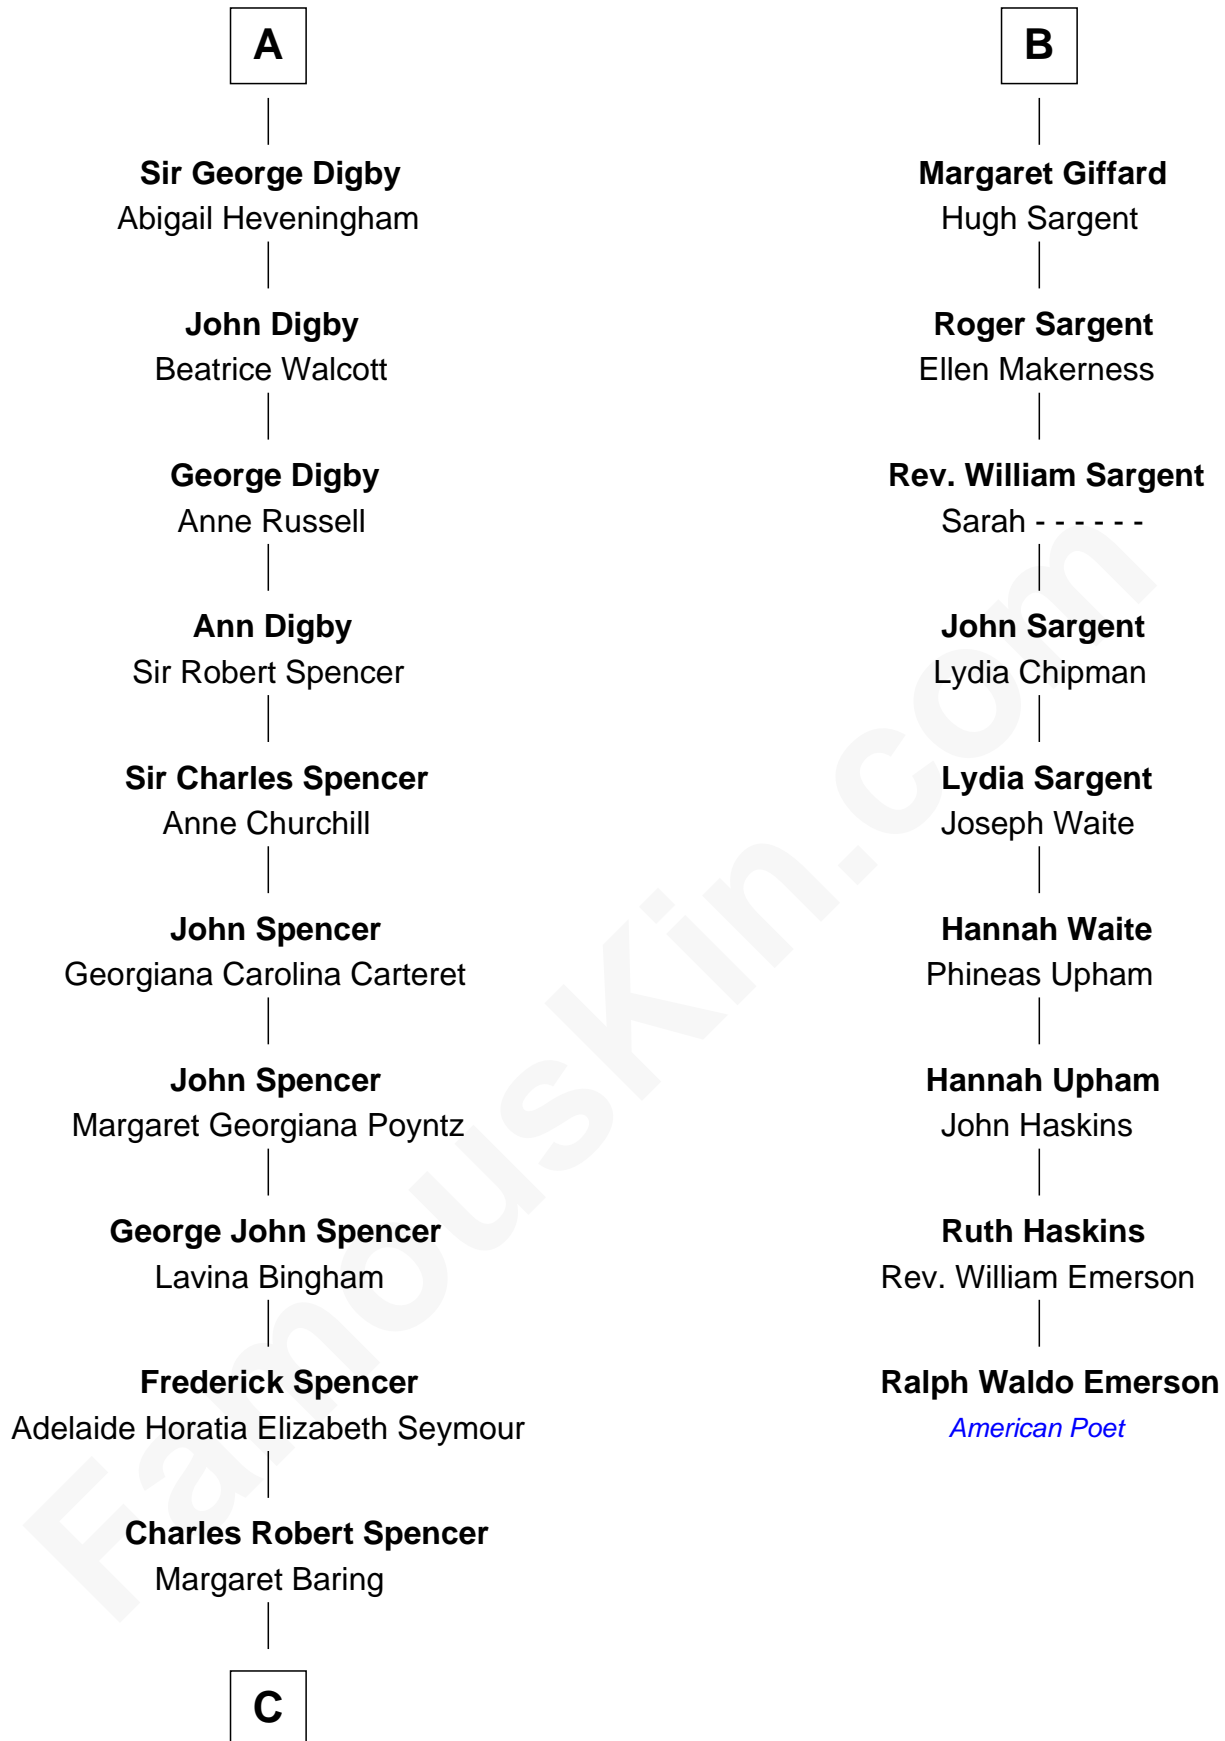

# FamousKin.com Relationship Chart of

**Prince William**

*Prince of Wales*

15th cousin 5 times removed of

**Ralph Waldo Emerson**

*American Poet*

**William de la Spine**

Margery Durvassal

**William de la Spine**

Alice de Bruley

**Sir Guy de la Spine**

Katherine - - - - -

**Eleanor Spinney**

Sir John Throckmorton

**Sir Thomas Throckmorton**

Margaret Olney

Alice de Bruley

**Sir Guy de la Spine**

Katherine - - - - -

**Eleanor Spinney**

Sir John Throckmorton

**Agnes Throckmorton**

Thomas Winslow

**Agnes Winslow**

John Giffard

**Roger Giffard**

Mary Nanseglos

**Nicholas Giffard**

Agnes Master

**B**

**C**

—  
**Albert Edward John Spencer**