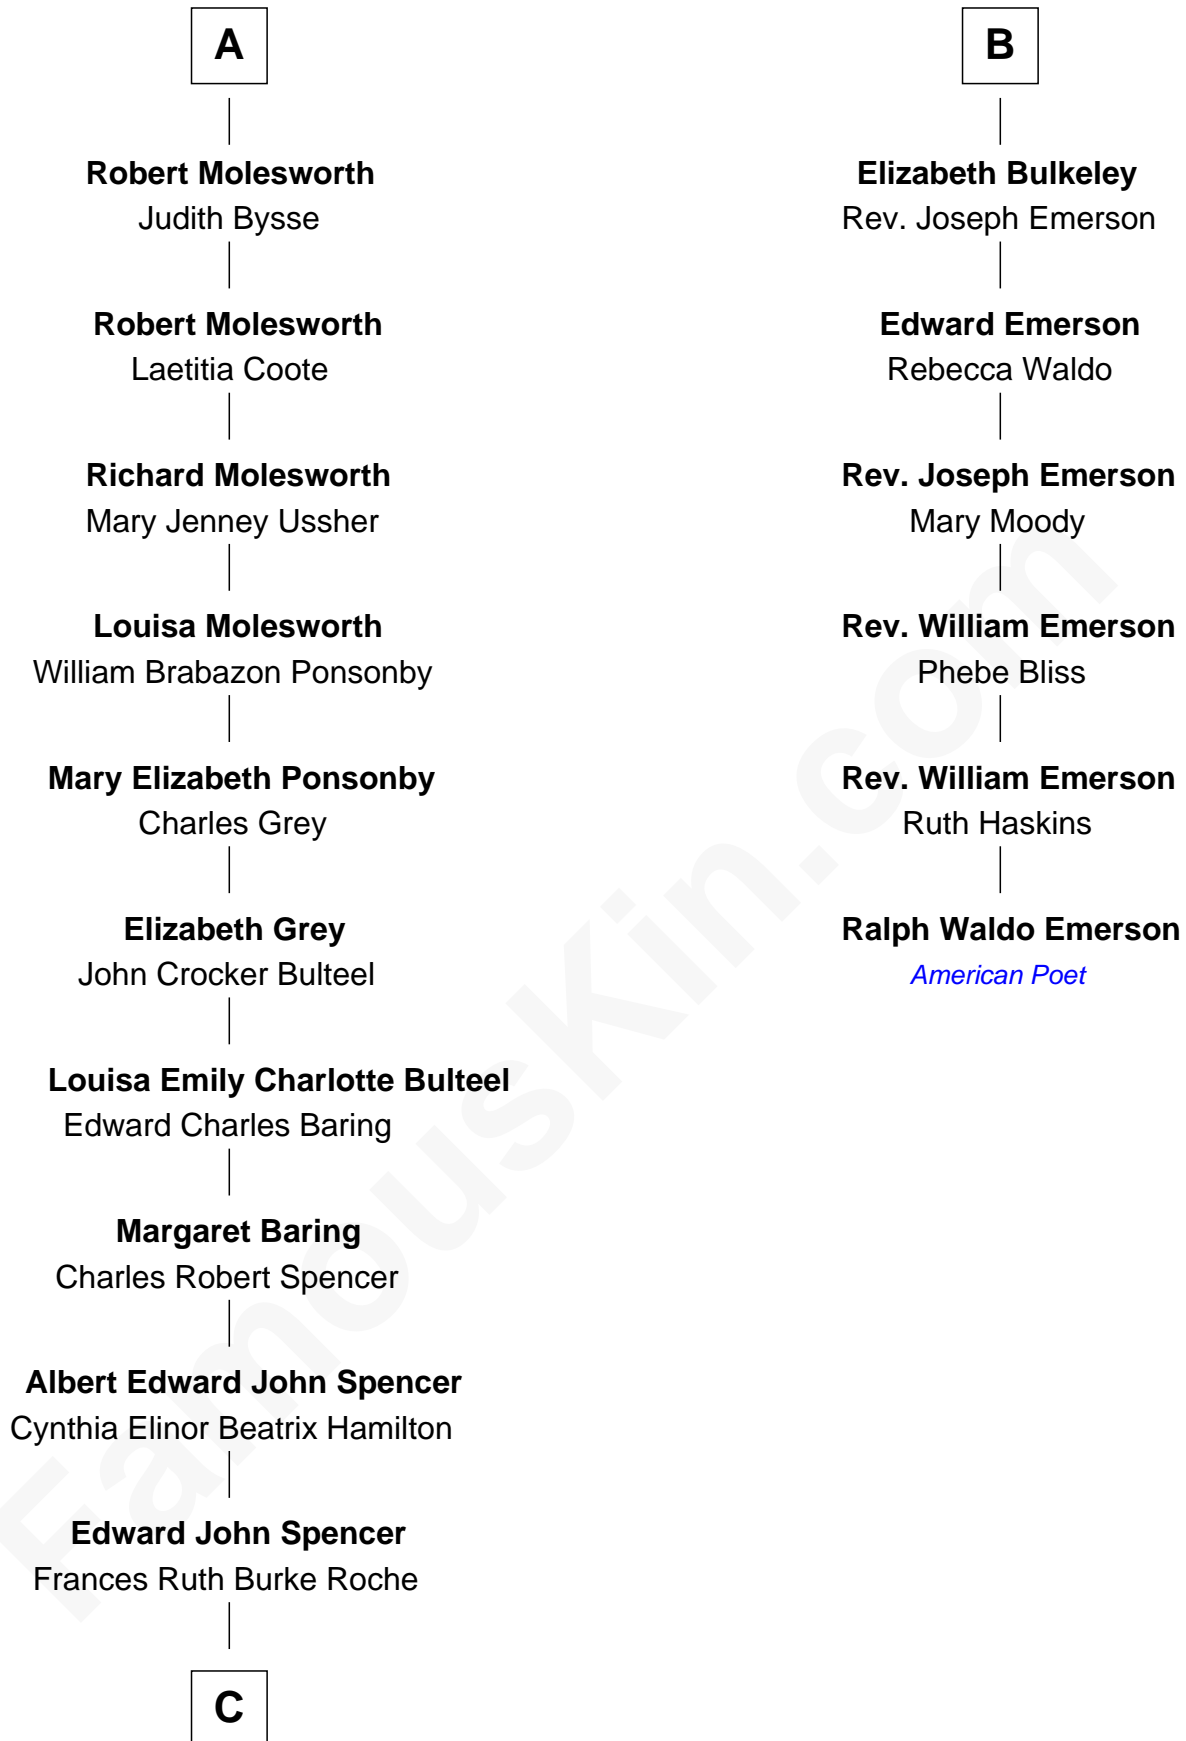

# FamousKin.com Relationship Chart of

**Prince William**

*Prince of Wales*

12th cousin 6 times removed of

**Ralph Waldo Emerson**

*American Poet*

**Sir Robert Corbet**

Margaret - - - - -

**Margaret Corbet**

Sir Francis Palmes

**Sir Francis Palmes**

Mary Hadnall

**Mary Palmes**

William Molesworth

**A**

**Mary Corbet**

Olive Irby

**Rev. Peter Bulkeley**

Jane Allen

**Rev. Edward Bulkeley**

Lucian - - - - -

**B**

**C**

**Princess Diana Frances Spencer**  
Charles III, King of the United Kingdom

**Prince William**  
*Prince of Wales*

FamousKin.com