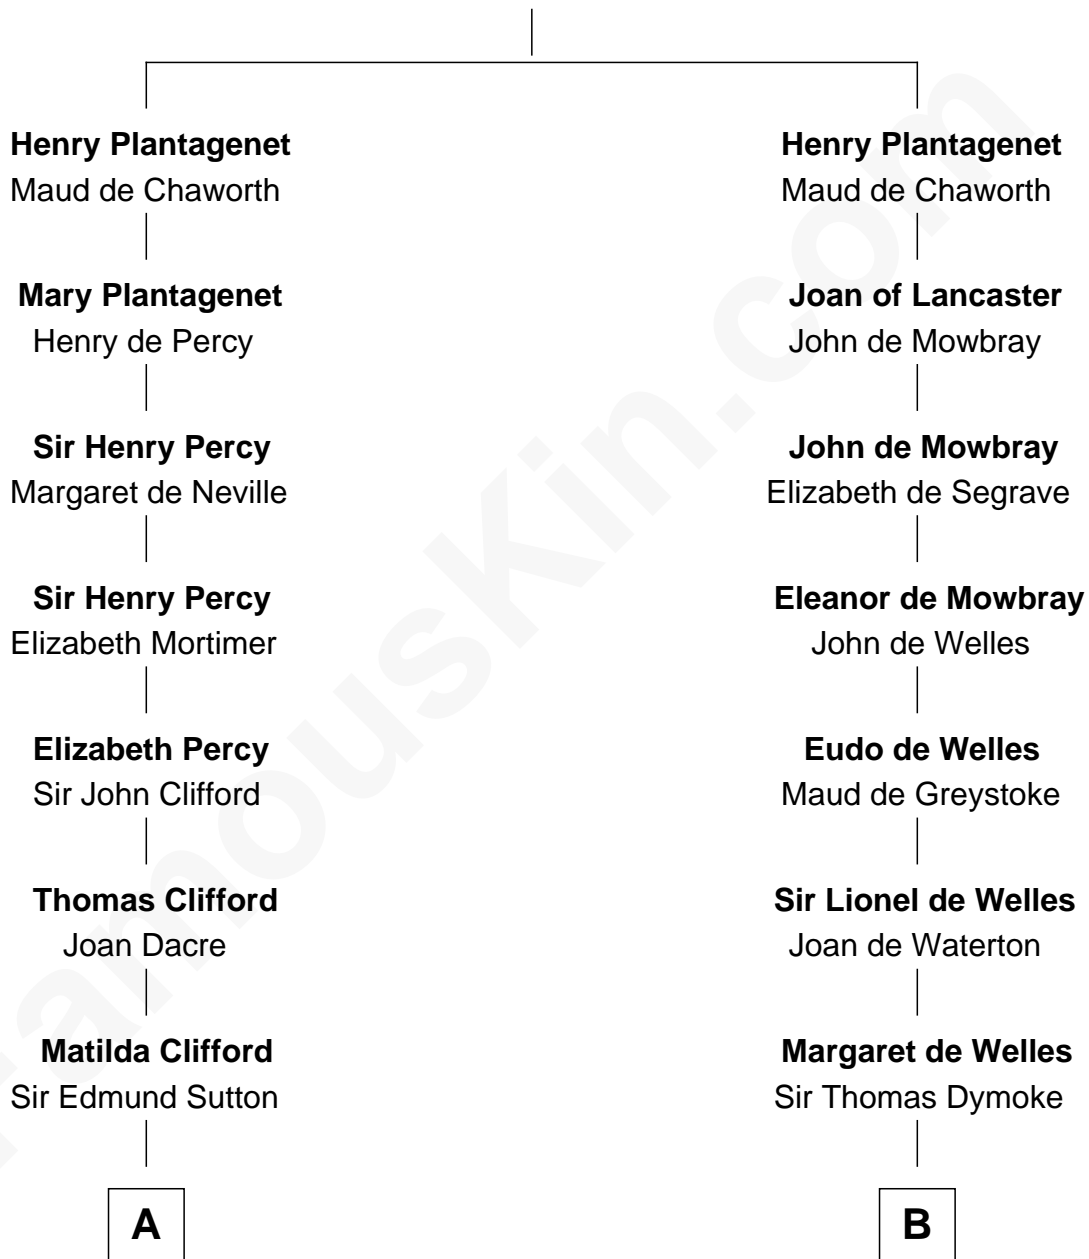

FamousKin.com
Relationship Chart of
Prince William
Prince of Wales

18th cousin 3 times removed of
Ralph Waldo Emerson
American Poet

Edmund Plantagenet
 Blanche of Artois

C

Charles Robert Spencer

Margaret Baring

Albert Edward John Spencer

Cynthia Elinor Beatrix Hamilton

Edward John Spencer

Frances Ruth Burke Roche

Princess Diana Frances Spencer

Charles III, King of the United Kingdom

Prince William

Prince of Wales