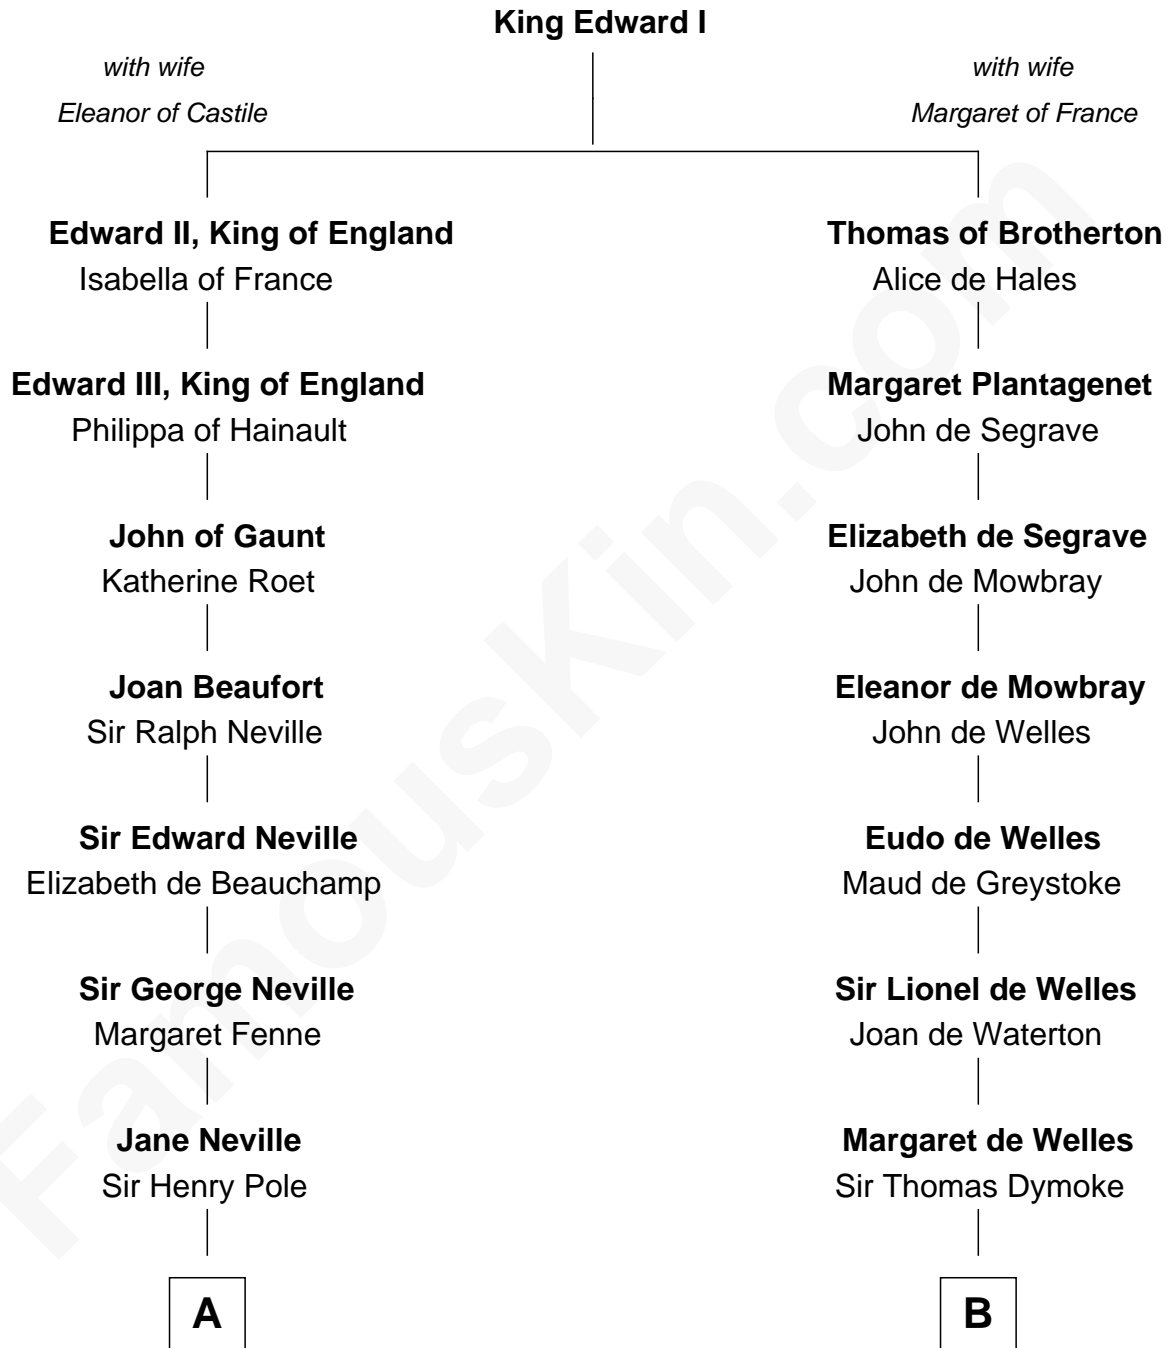

## Relationship Chart of

### Prince William

*Prince of Wales*

18th cousin 3 times removed of

### Ralph Waldo Emerson

*American Poet*

**C**

**Charles Robert Spencer**

Margaret Baring

**Albert Edward John Spencer**

Cynthia Elinor Beatrix Hamilton

**Edward John Spencer**