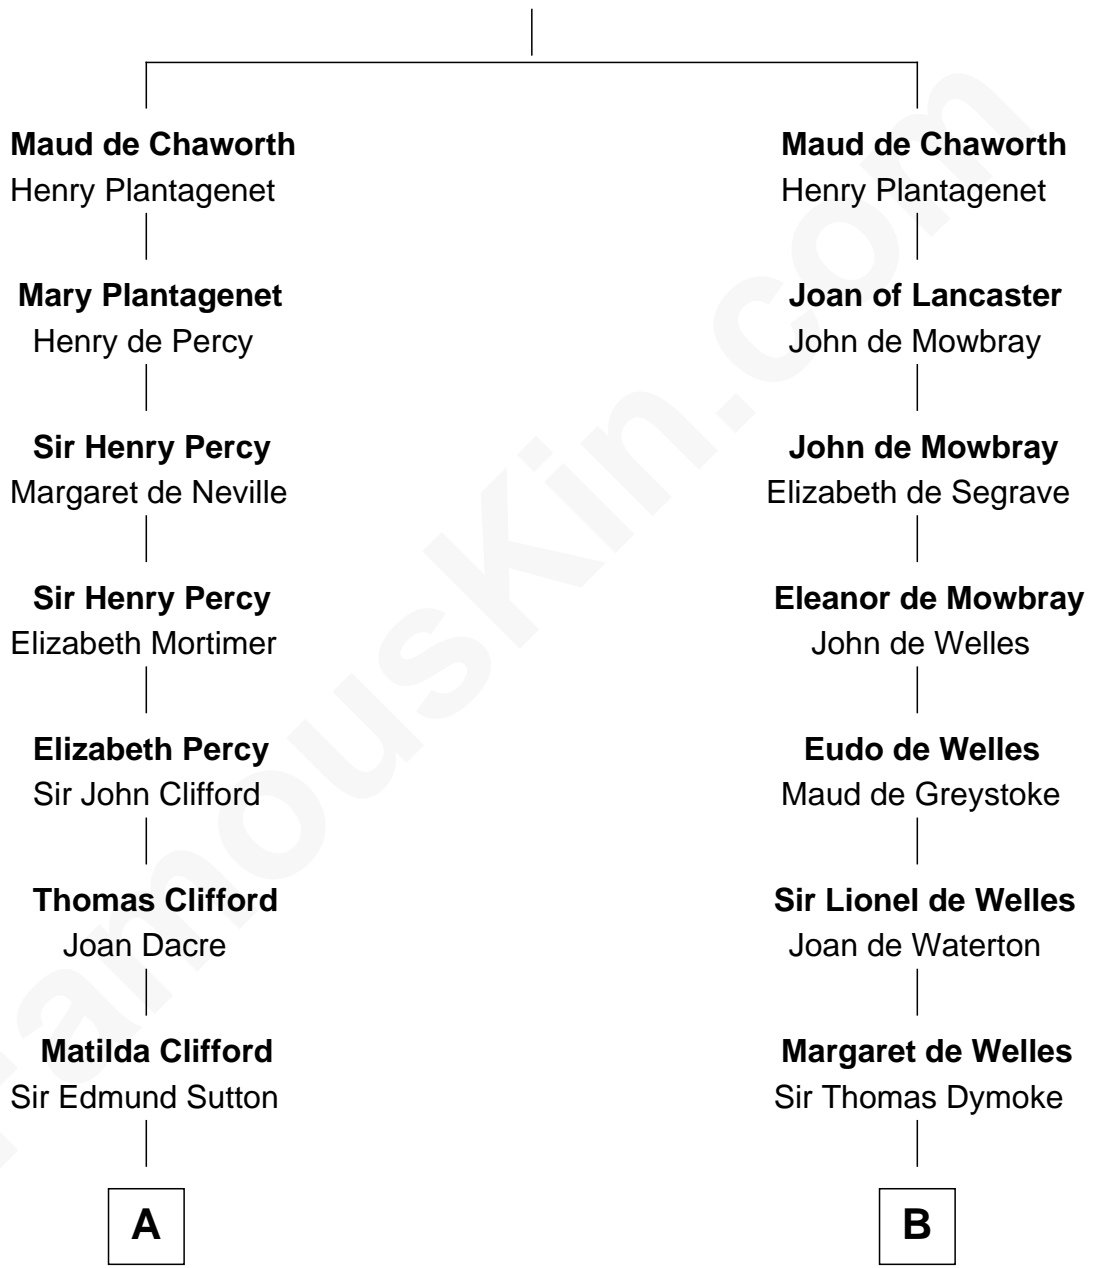

FamousKin.com
Relationship Chart of
Prince William
Prince of Wales

18th cousin 3 times removed of
Ralph Waldo Emerson
American Poet

Sir Patrick de Chaworth
 Isabella de Beauchamp

C

Charles Robert Spencer

Margaret Baring

Albert Edward John Spencer

Cynthia Elinor Beatrix Hamilton

Edward John Spencer

Frances Ruth Burke Roche

Princess Diana Frances Spencer

Charles III, King of the United Kingdom

Prince William

Prince of Wales