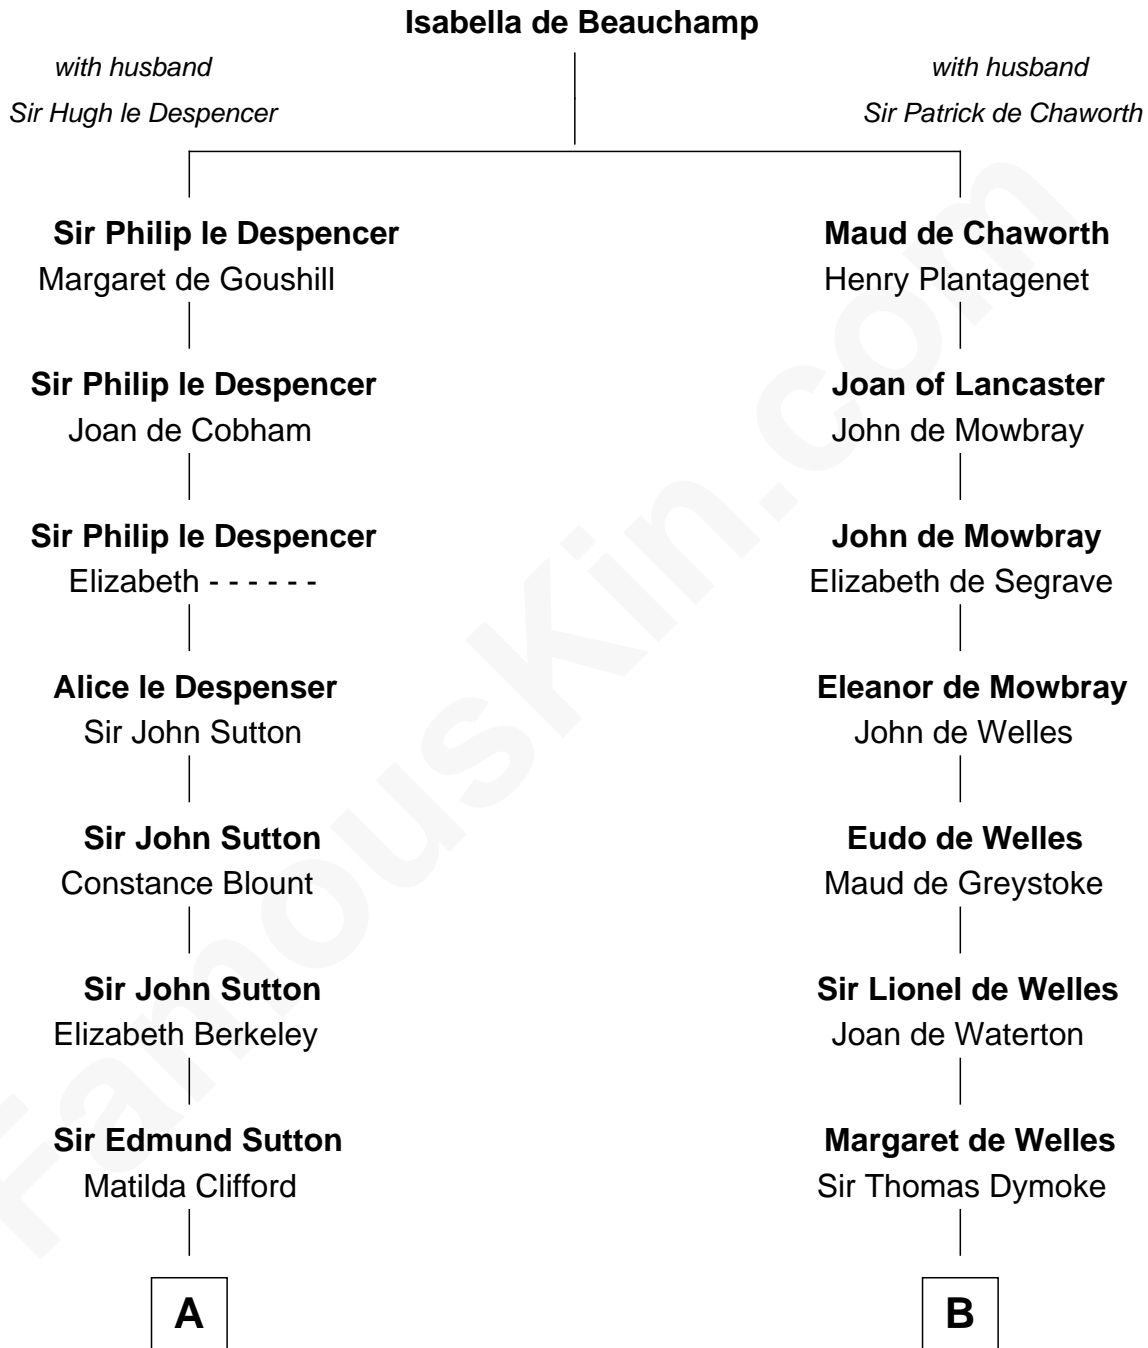

## Relationship Chart of

### Prince William

*Prince of Wales*

18th cousin 3 times removed of

### Ralph Waldo Emerson

*American Poet*

**C**

**Charles Robert Spencer**

Margaret Baring

**Albert Edward John Spencer**

Cynthia Elinor Beatrix Hamilton

**Edward John Spencer**