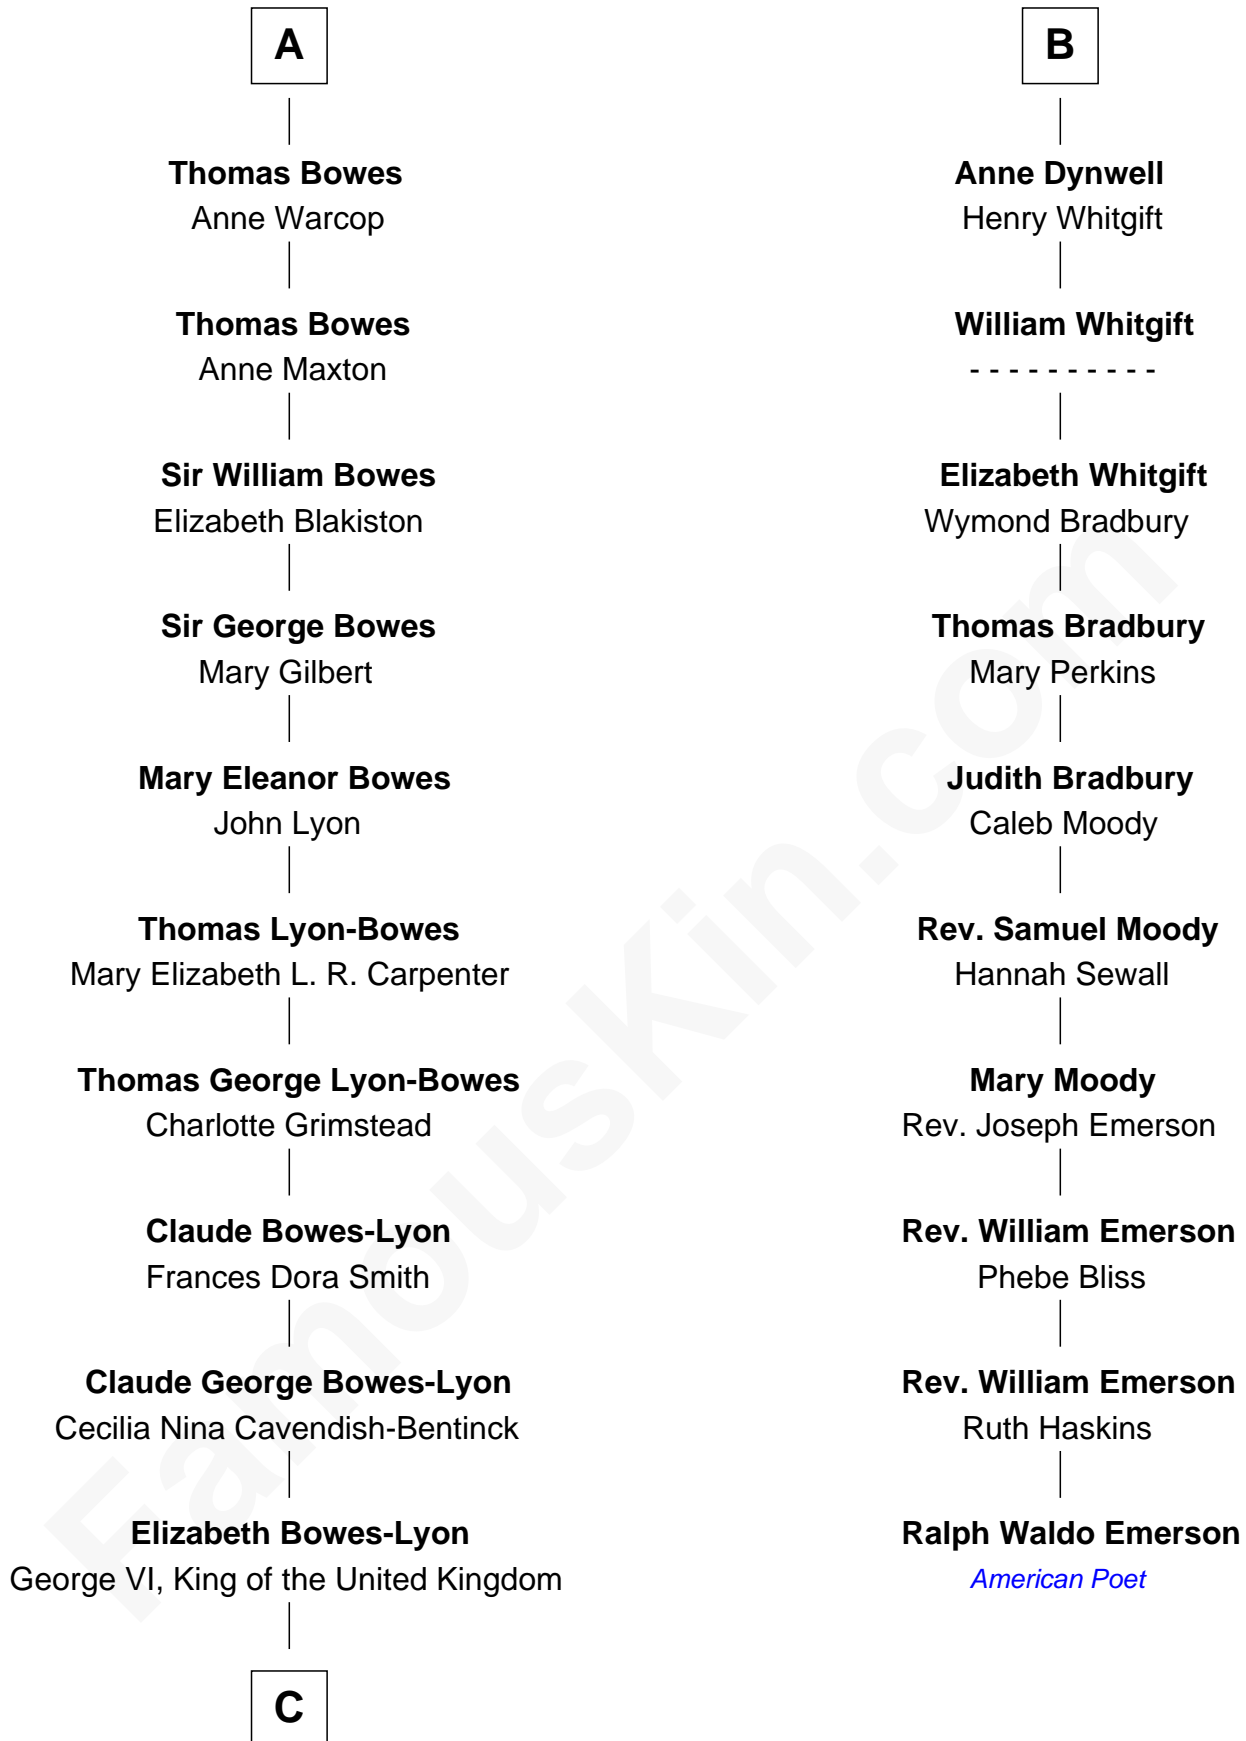

FamousKin.com

Relationship Chart of

Prince William

Prince of Wales

16th cousin 3 times removed of

Ralph Waldo Emerson

American Poet

C

Elizabeth II, Queen of the United Kingdom

Prince Philip of Edinburgh

Charles III, King of the United Kingdom

Princess Diana Frances Spencer

Prince William

Prince of Wales

FamousKin.com