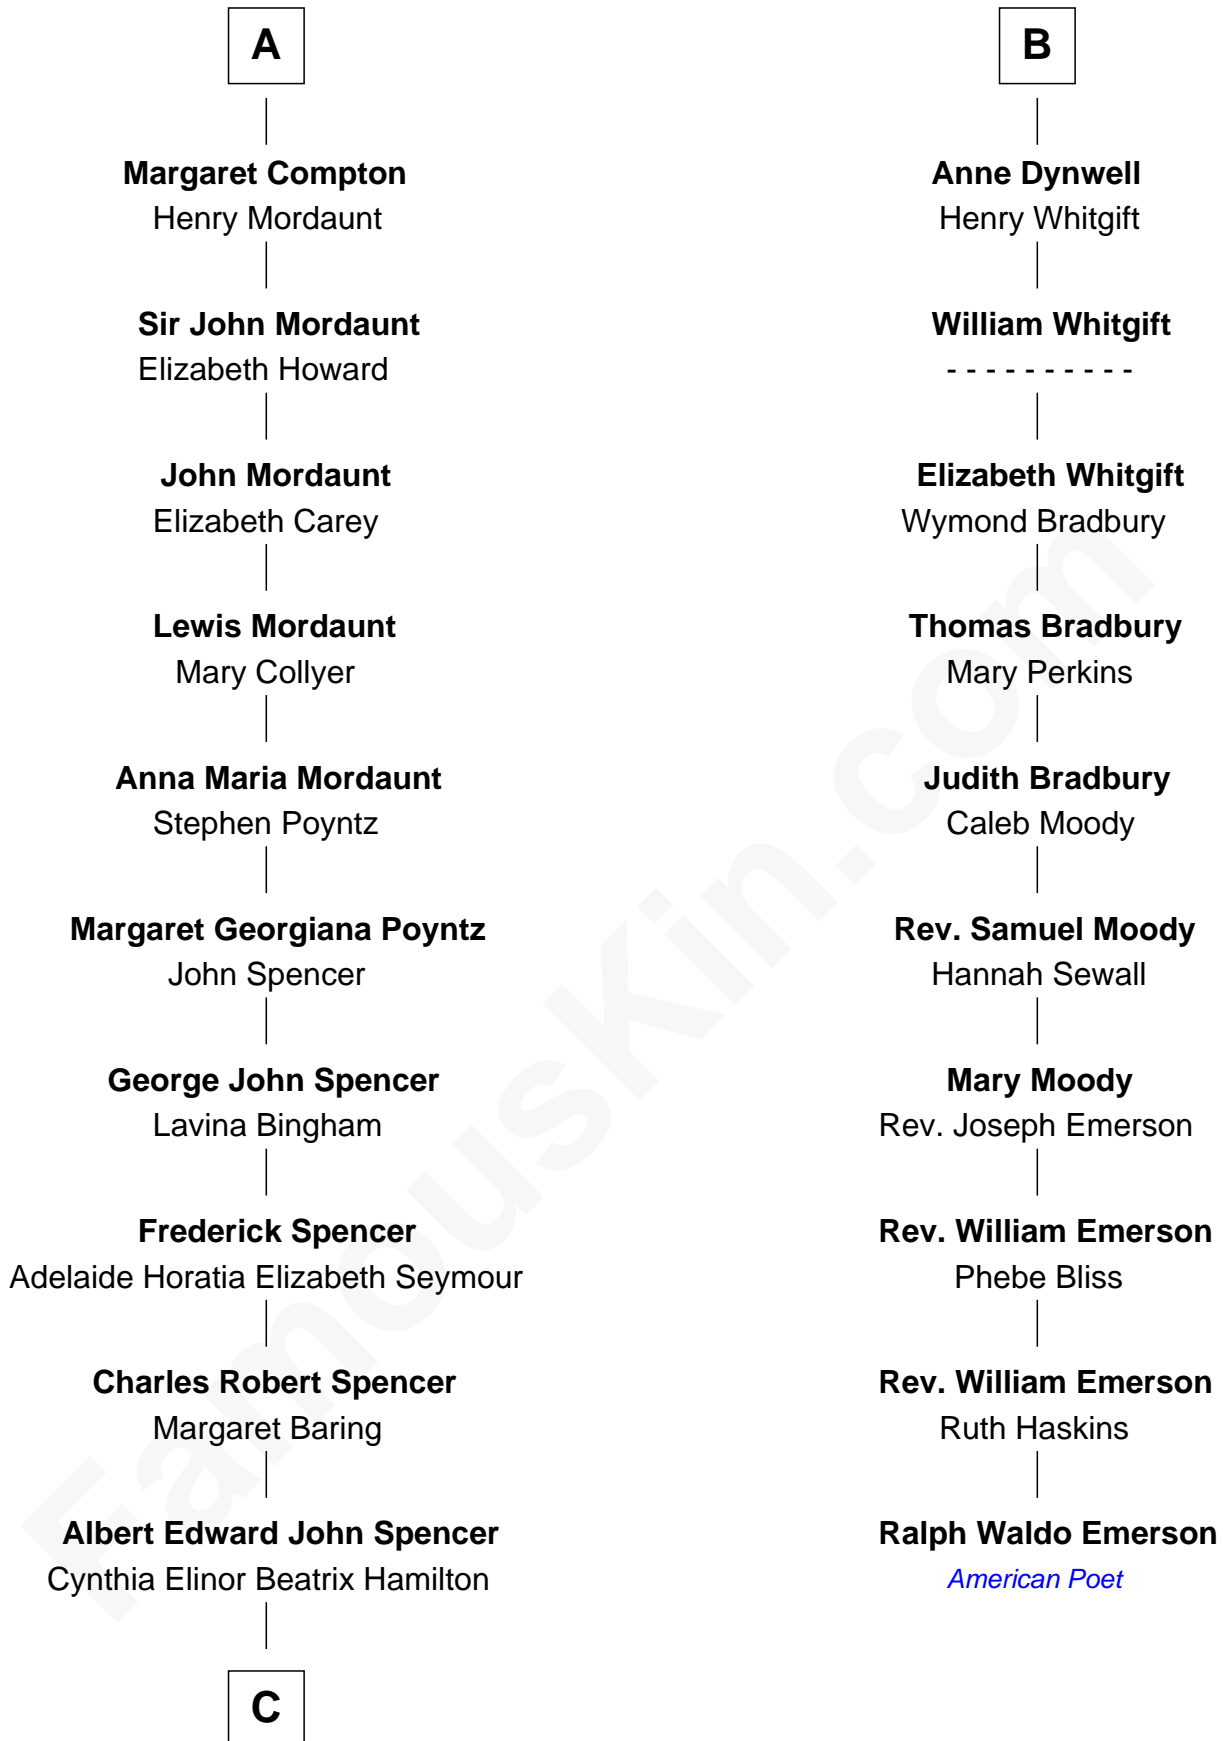

# FamousKin.com Relationship Chart of

**Prince William**

*Prince of Wales*

16th cousin 3 times removed of

**Ralph Waldo Emerson**

*American Poet*

**Sir Henry de Percy**

Idoine de Clifford

**C**

—  
**Edward John Spencer**  
Frances Ruth Burke Roche

—  
**Princess Diana Frances Spencer**  
Charles III, King of the United Kingdom

—  
**Prince William**  
*Prince of Wales*

FamousKin.com