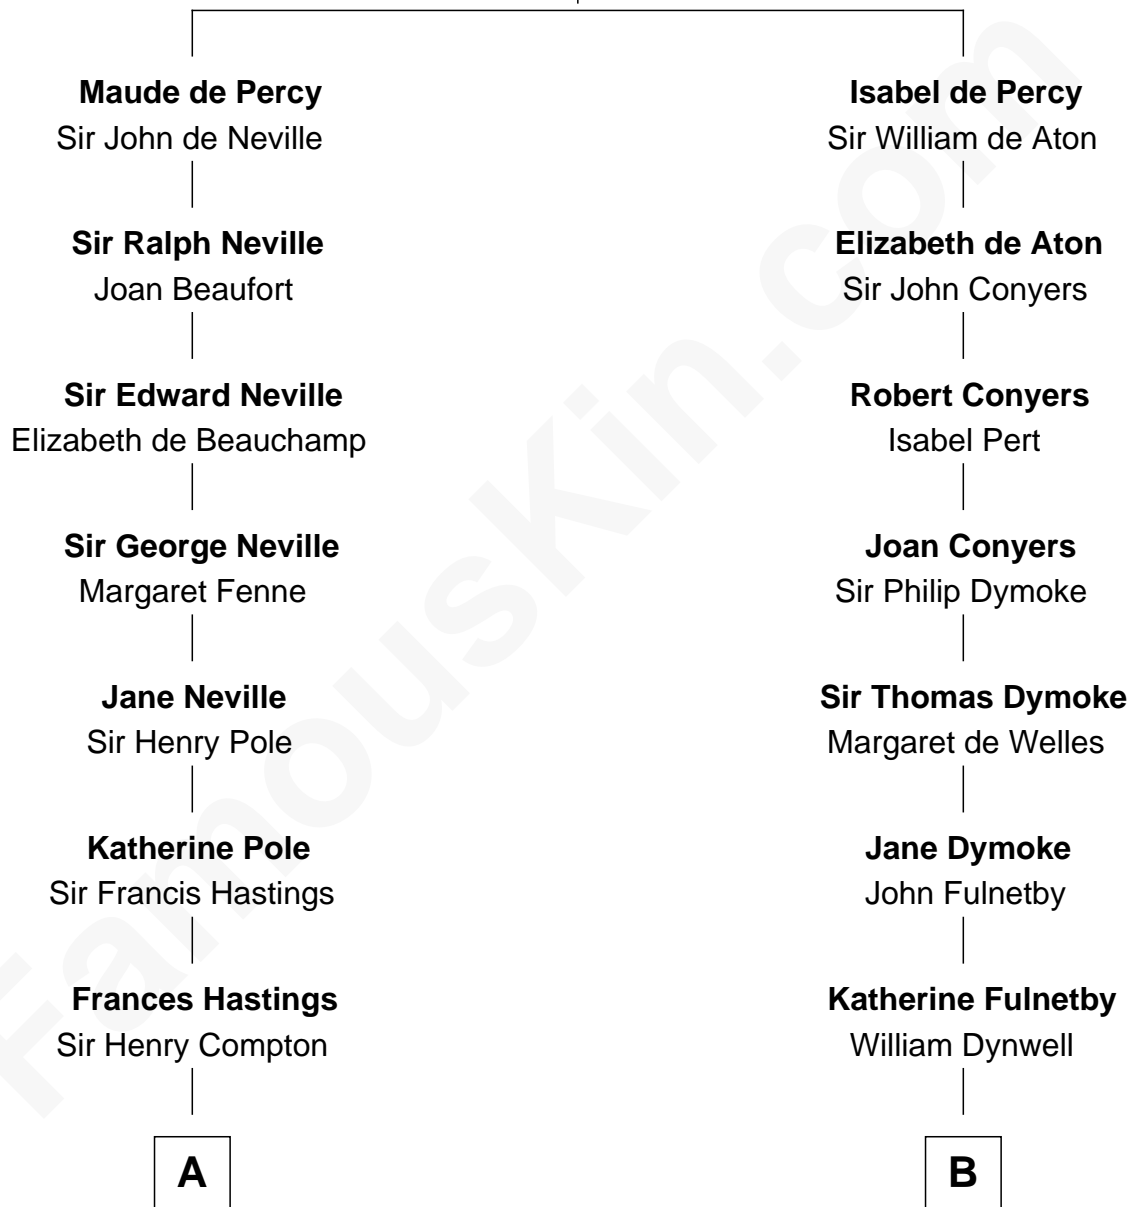

# FamousKin.com Relationship Chart of

**Prince William**

*Prince of Wales*

16th cousin 3 times removed of

**Ralph Waldo Emerson**

*American Poet*

**Sir Henry de Percy**

Idoine de Clifford

**C**

—  
**Edward John Spencer**  
Frances Ruth Burke Roche

—  
**Princess Diana Frances Spencer**  
Charles III, King of the United Kingdom

—  
**Prince William**  
*Prince of Wales*

FamousKin.com