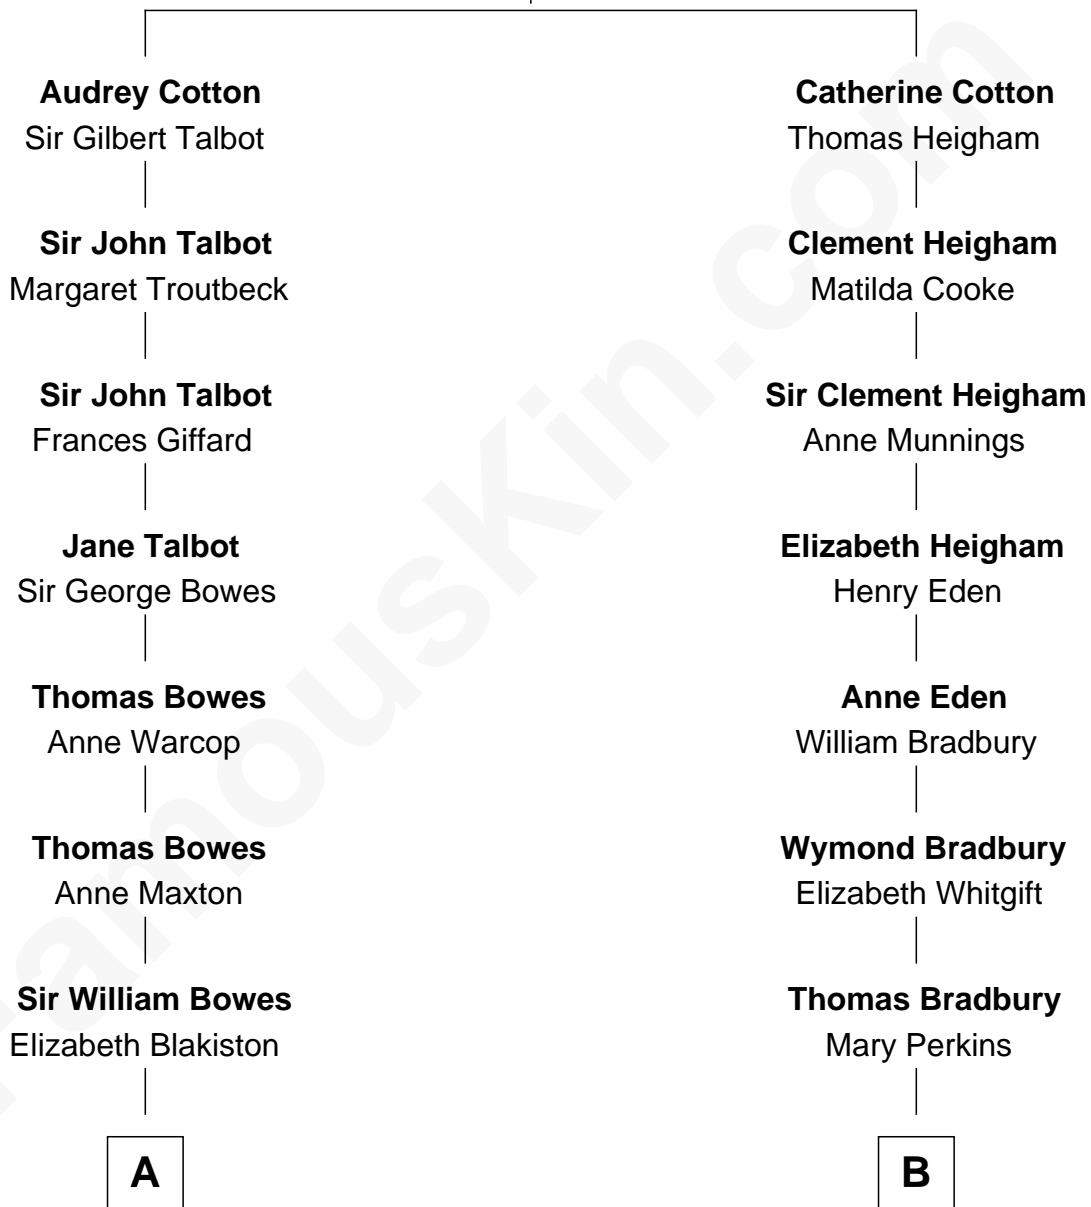

# FamousKin.com Relationship Chart of

**Prince William**

*Prince of Wales*

12th cousin 4 times removed of

**Ralph Waldo Emerson**

*American Poet*

**William Cotton**

Alice Abbott

**A**

**Sir George Bowes**

Mary Gilbert

**Mary Eleanor Bowes**

John Lyon

**Thomas Lyon-Bowes**

Mary Elizabeth L. R. Carpenter

**Thomas George Lyon-Bowes**

Charlotte Grimstead

**Claude Bowes-Lyon**

Frances Dora Smith

**Claude George Bowes-Lyon**

Cecilia Nina Cavendish-Bentinck

**Elizabeth Bowes-Lyon**

George VI, King of the United Kingdom

**Elizabeth II, Queen of the United Kingdom**