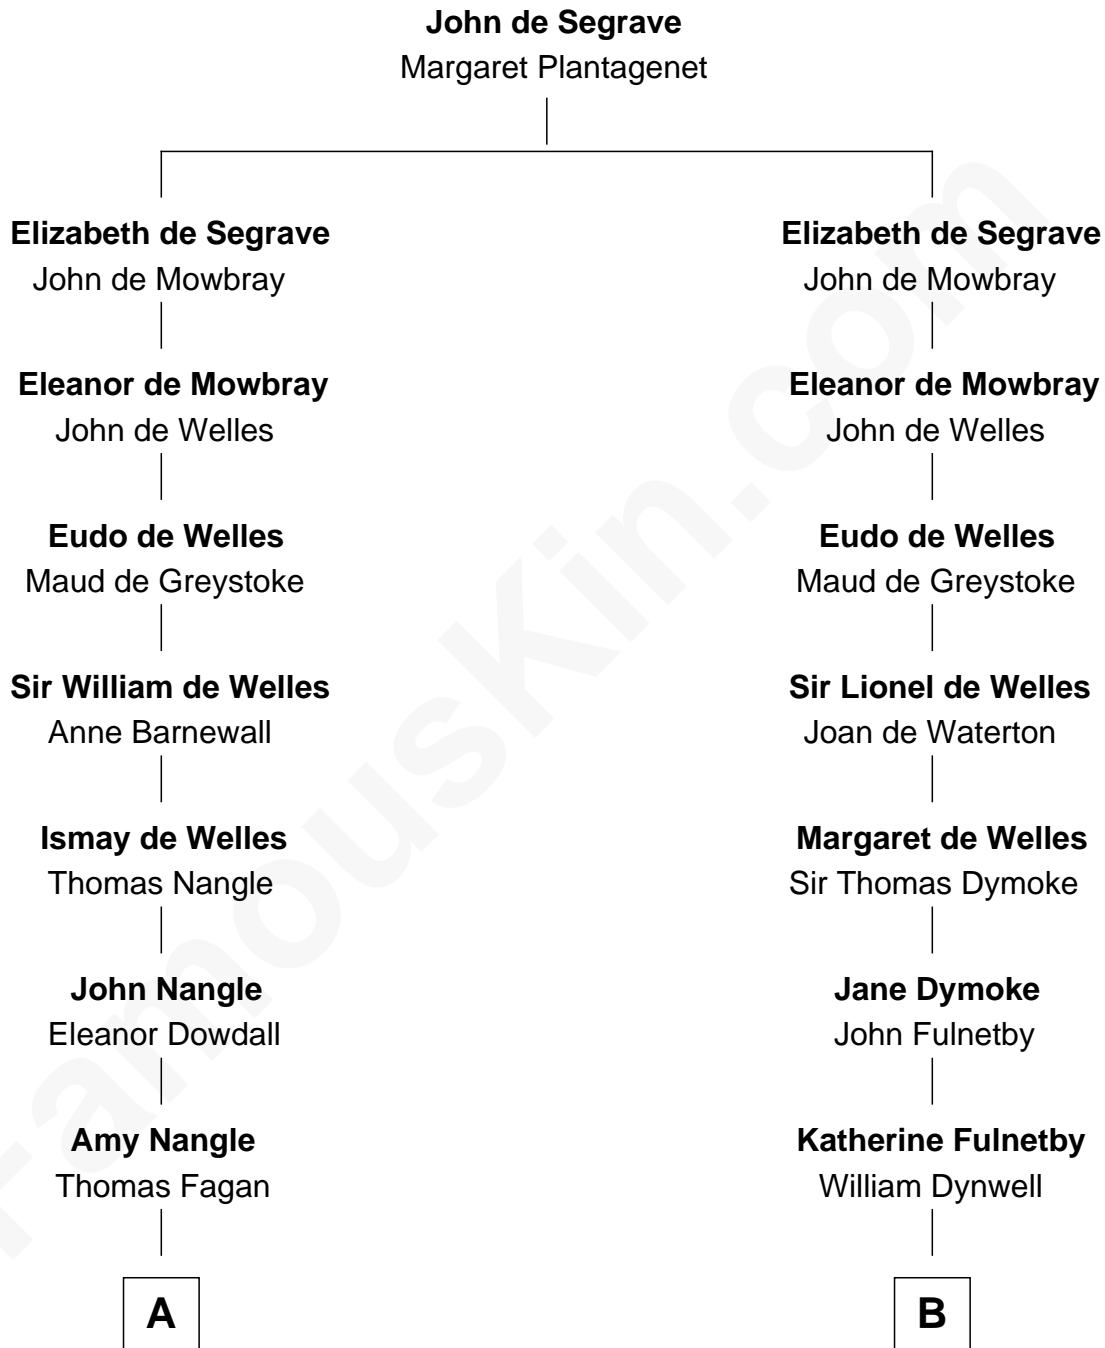

# FamousKin.com Relationship Chart of

**Prince William**

*Prince of Wales*

16th cousin 4 times removed of

**Ralph Waldo Emerson**

*American Poet*

**C**

**Elizabeth Bowes-Lyon**

George VI, King of the United Kingdom

**Elizabeth II, Queen of the United Kingdom**

Prince Philip of Edinburgh

**Charles III, King of the United Kingdom**

Princess Diana Frances Spencer

**Prince William**

*Prince of Wales*