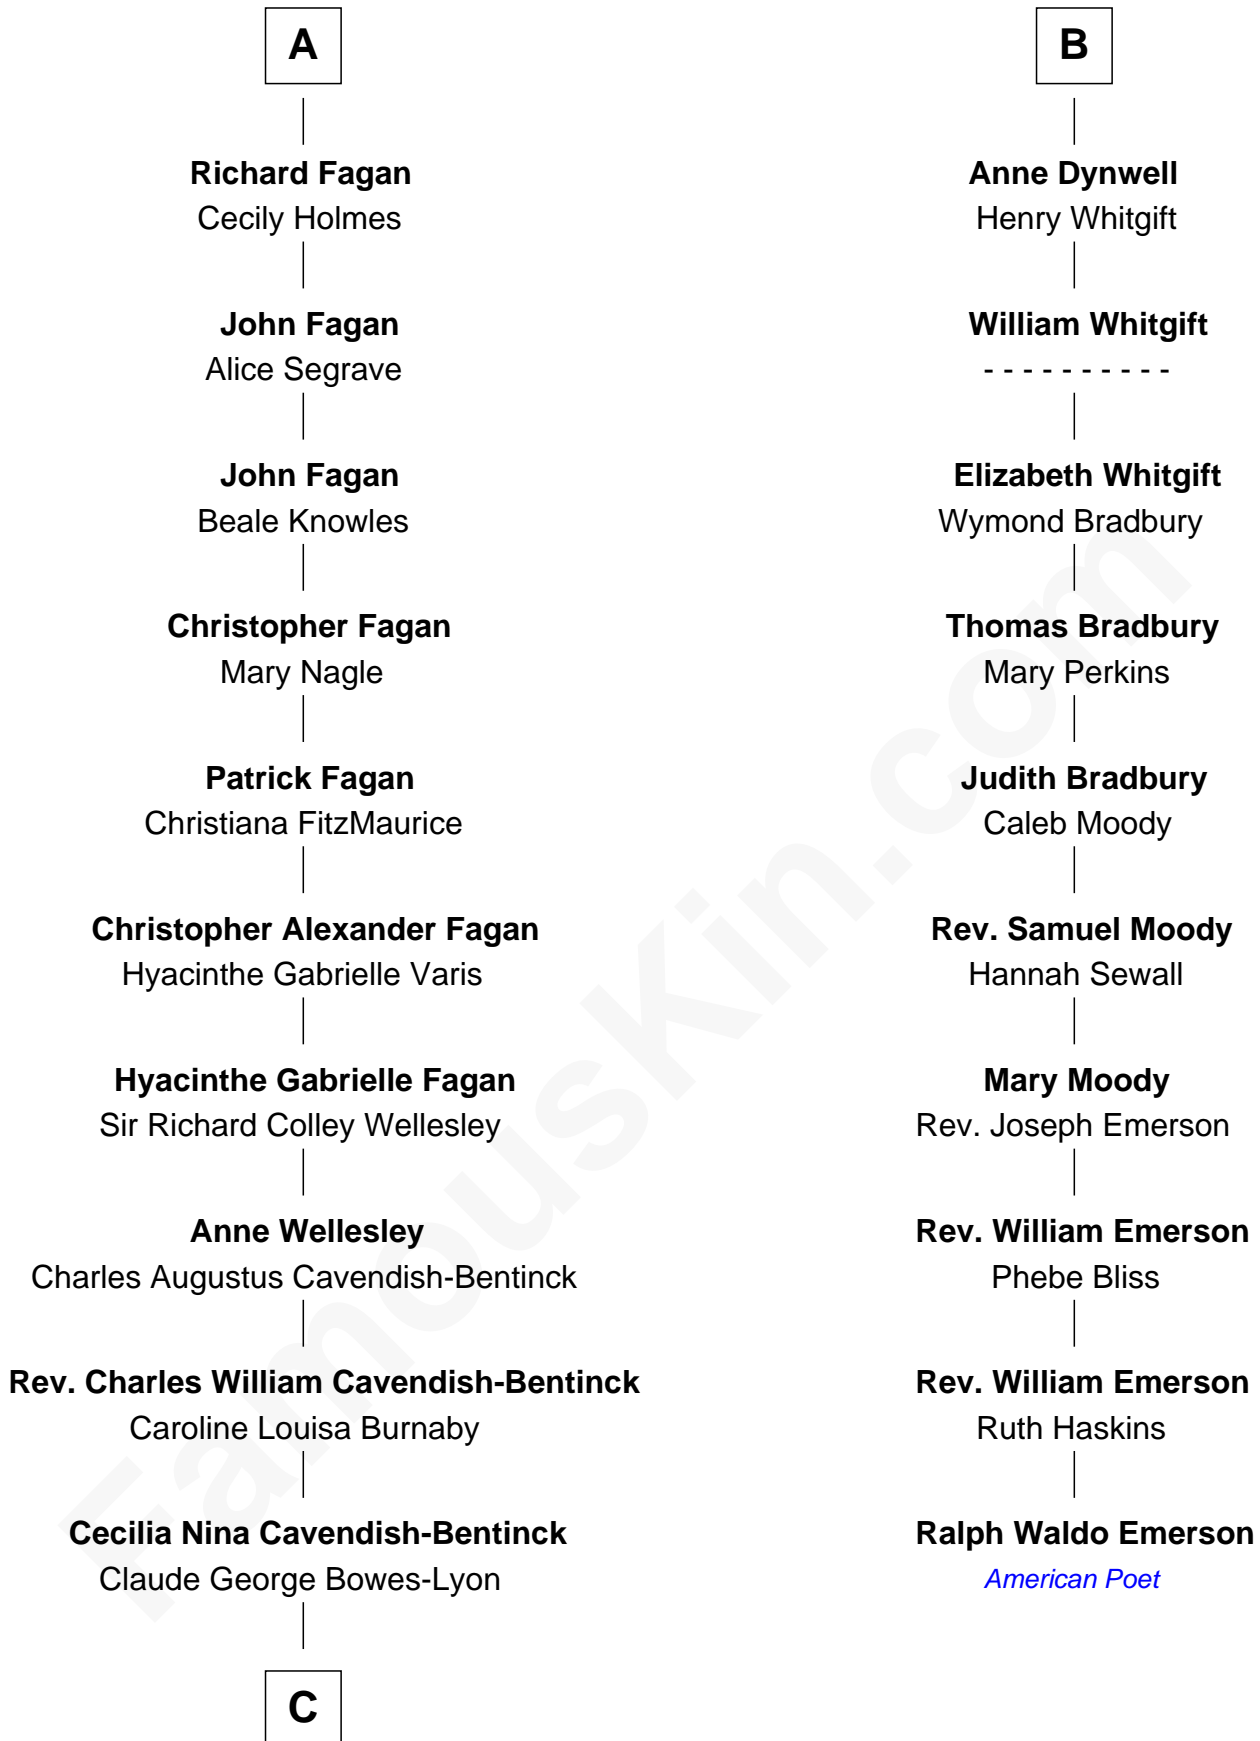

# FamousKin.com Relationship Chart of

**Prince William**

*Prince of Wales*

16th cousin 4 times removed of

**Ralph Waldo Emerson**

*American Poet*

**C**

**Elizabeth Bowes-Lyon**

George VI, King of the United Kingdom

**Elizabeth II, Queen of the United Kingdom**

Prince Philip of Edinburgh

**Charles III, King of the United Kingdom**

Princess Diana Frances Spencer

**Prince William**

*Prince of Wales*