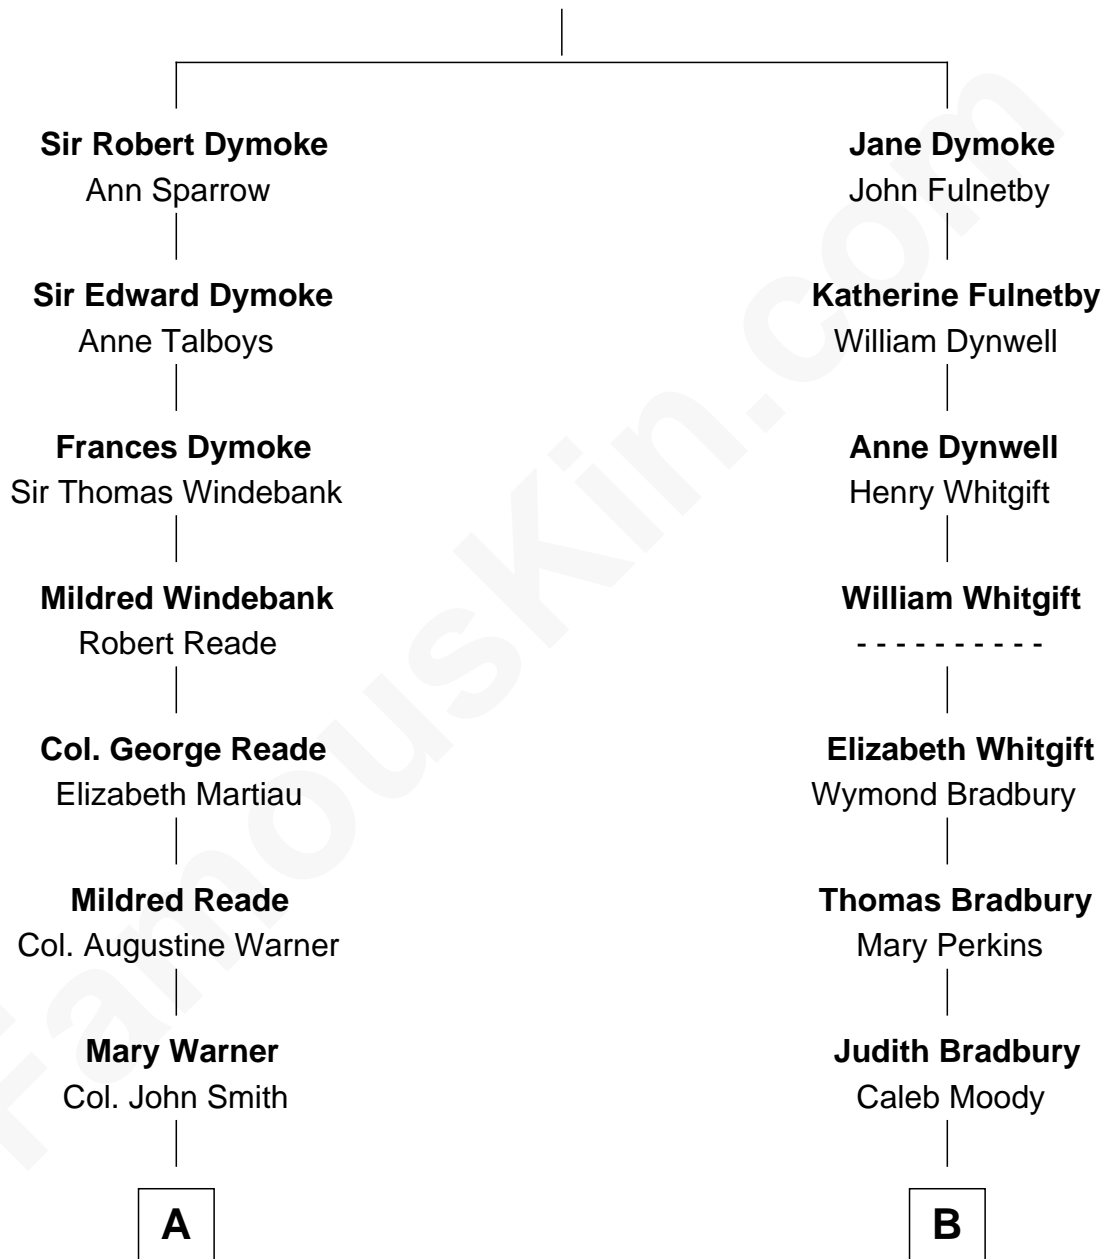

# FamousKin.com Relationship Chart of

**Prince William**

*Prince of Wales*

11th cousin 6 times removed of

**Ralph Waldo Emerson**

*American Poet*

**Sir Thomas Dymoke**

Margaret de Welles

**A**

**Mildred Smith**  
Robert Porteus

**Robert Porteus**  
Judith Cockayne

**Mildred Porteus**  
Robert Hodgson

**Very Rev. Robert Hodgson**  
Mary Tucker

**Henrietta Mildred Hodgson**  
Oswald Smith

**Frances Dora Smith**  
Claude Bowes-Lyon

**Claude George Bowes-Lyon**  
Cecilia Nina Cavendish-Bentinck

**Elizabeth Bowes-Lyon**  
George VI, King of the United Kingdom

**Elizabeth II, Queen of the United Kingdom**  
Prince Philip of Edinburgh

**Charles III, King of the United Kingdom**  
Princess Diana Frances Spencer

**Prince William**  
*Prince of Wales*

William photo by [InSapphoWeTrust](#) [\(CC BY-SA 2.0\)](#)

**B**

**Rev. Samuel Moody**  
Hannah Sewall