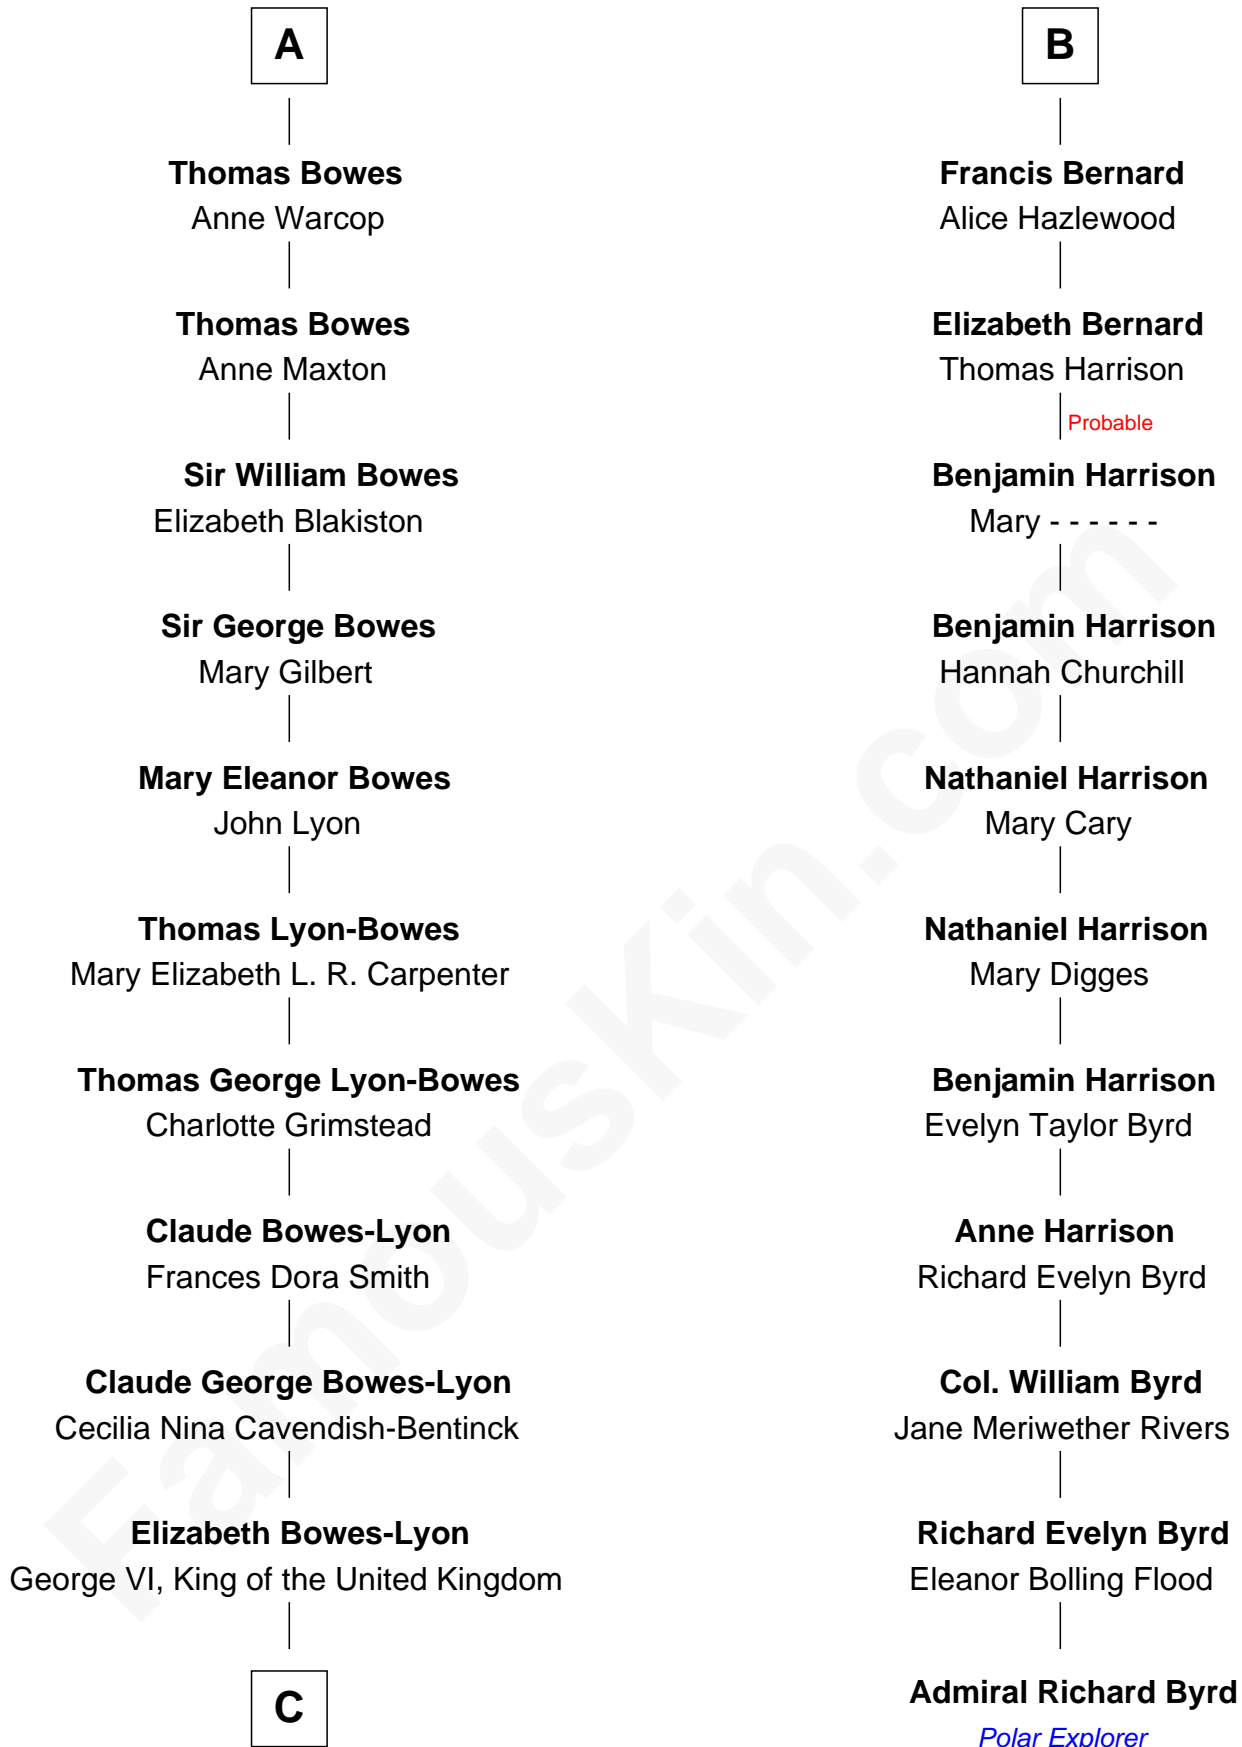

FamousKin.com
Relationship Chart of
Prince William
Prince of Wales

17th cousin 2 times removed of
Admiral Richard Byrd
Polar Explorer

Sir Thomas de Beauchamp
 Katherine de Mortimer

C

Elizabeth II, Queen of the United Kingdom

Prince Philip of Edinburgh

Charles III, King of the United Kingdom

Princess Diana Frances Spencer

Prince William

Prince of Wales

FamousKin.com