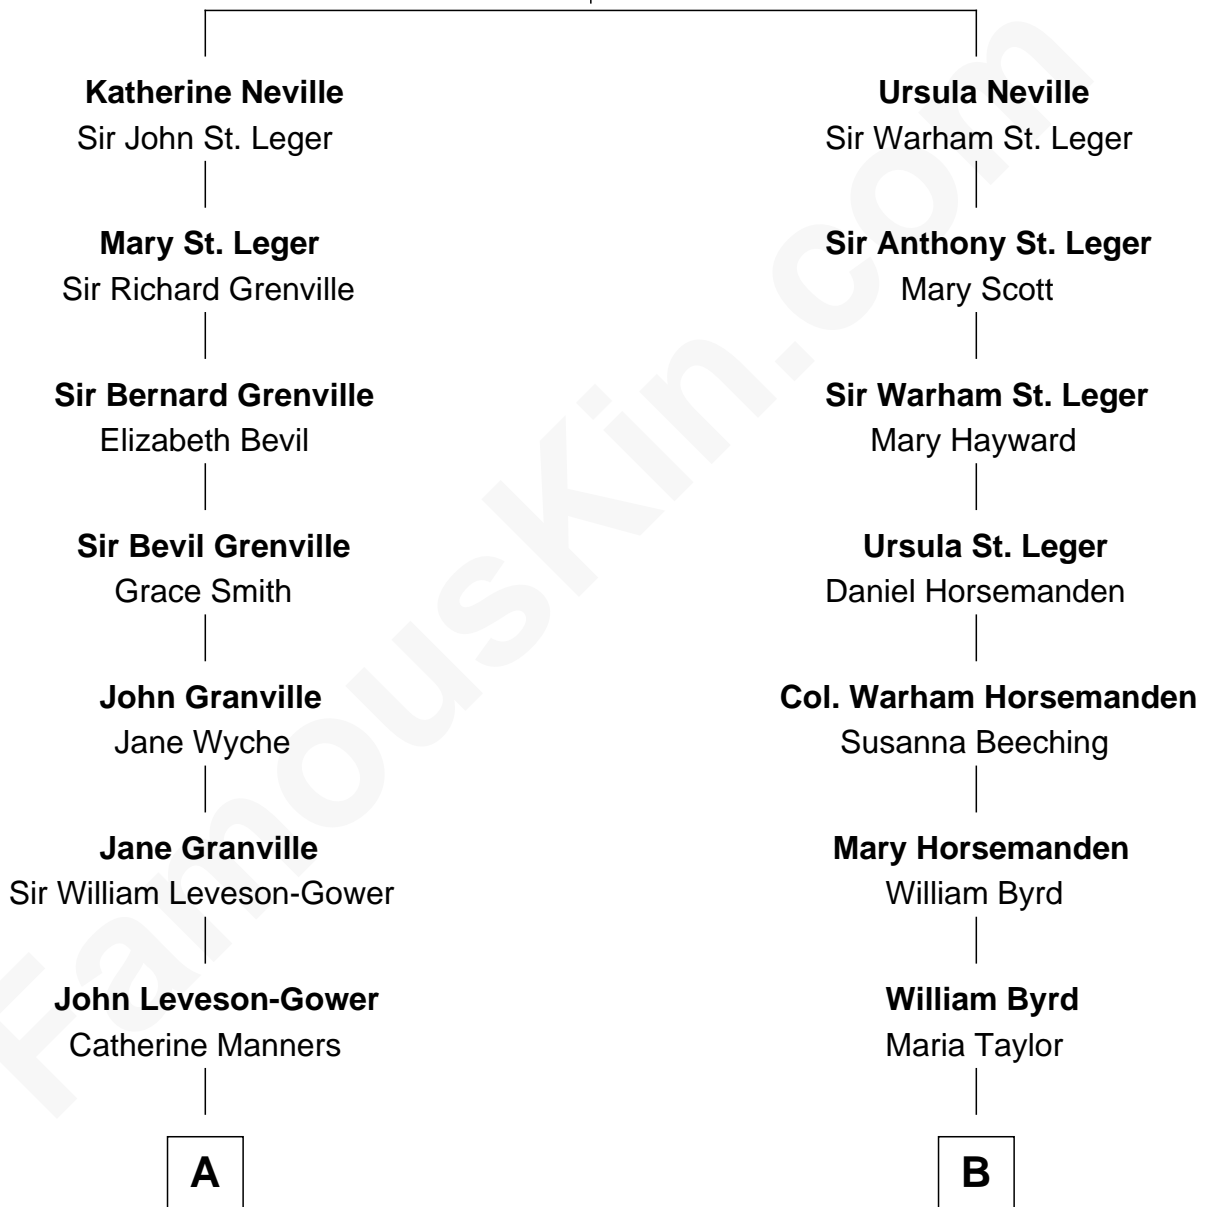

FamousKin.com Relationship Chart of

Prince William

Prince of Wales

12th cousin 5 times removed of

Admiral Richard Byrd

Polar Explorer

George Neville

Mary Stafford

Georgiana Gordon

Louisa Jane Russell

James Hamilton

James Hamilton

Mary Anna Curzon-Howe

James Albert Edward Hamilton

Rosalind Cecilia Caroline Bingham

Cynthia Elinor Beatrix Hamilton

Albert Edward John Spencer

Edward John Spencer

Frances Ruth Burke Roche

Princess Diana Frances Spencer

Charles III, King of the United Kingdom

Prince William

Prince of Wales

B