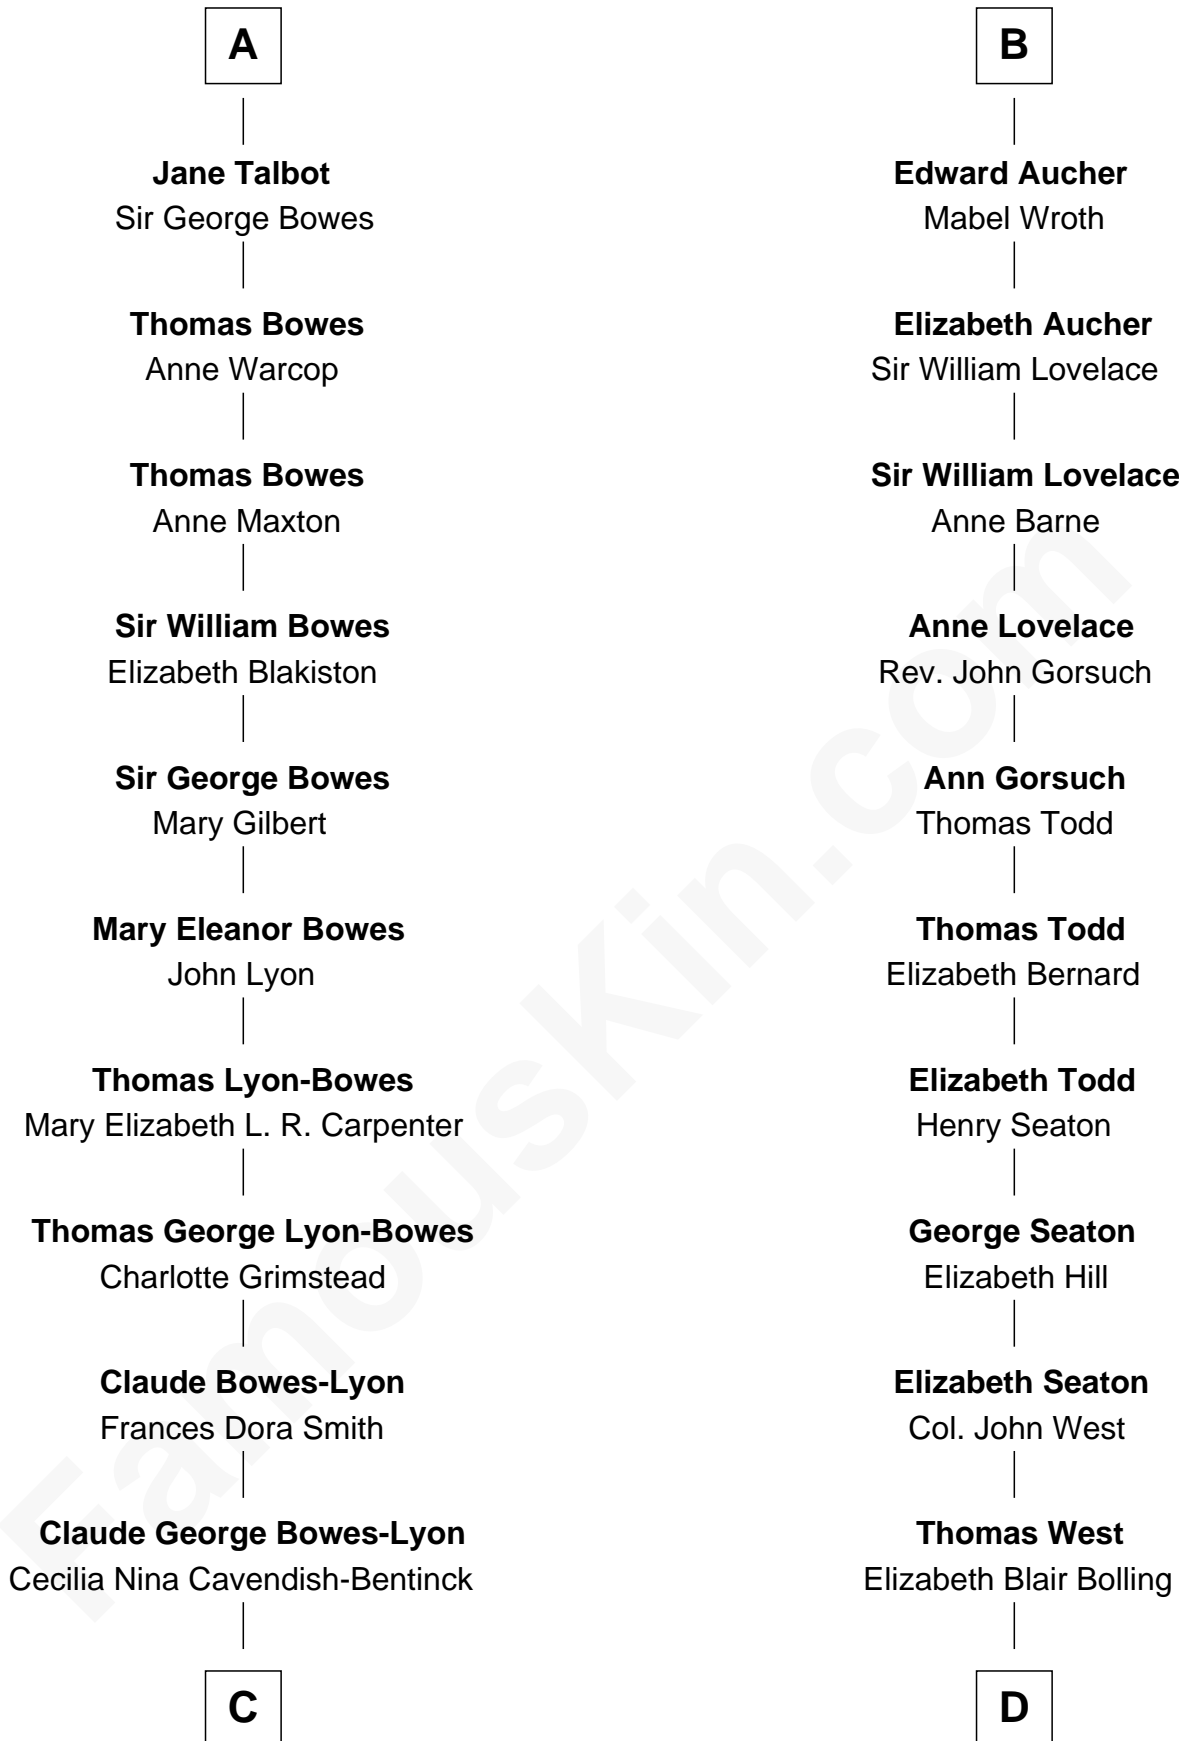

FamousKin.com Relationship Chart of

Prince William

Prince of Wales

20th cousin 1 time removed of

Admiral Richard Byrd

Polar Explorer

Richard Fitzalan

*with wife
Eleanor Plantagenet*

Philippa Sergeaux
Sir Robert Pashley

Elizabeth Butler
John Talbot

Anne Pashley
Edward Tyrrell

Sir Gilbert Talbot
Audrey Cotton

Philippa Tyrrell
Thomas Cornwallis

Sir John Talbot
Margaret Troutbeck

Sir William Cornwallis
Elizabeth Stanford

Sir John Talbot
Frances Giffard

Affra Cornwallis
Sir Anthony Aucher

A

B

C

Elizabeth Bowes-Lyon

George VI, King of the United Kingdom

Elizabeth II, Queen of the United Kingdom

Prince Philip of Edinburgh

Charles III, King of the United Kingdom

Princess Diana Frances Spencer

Prince William

Prince of Wales

D

Eliza Bolling West

Dr. Joel Walker Flood