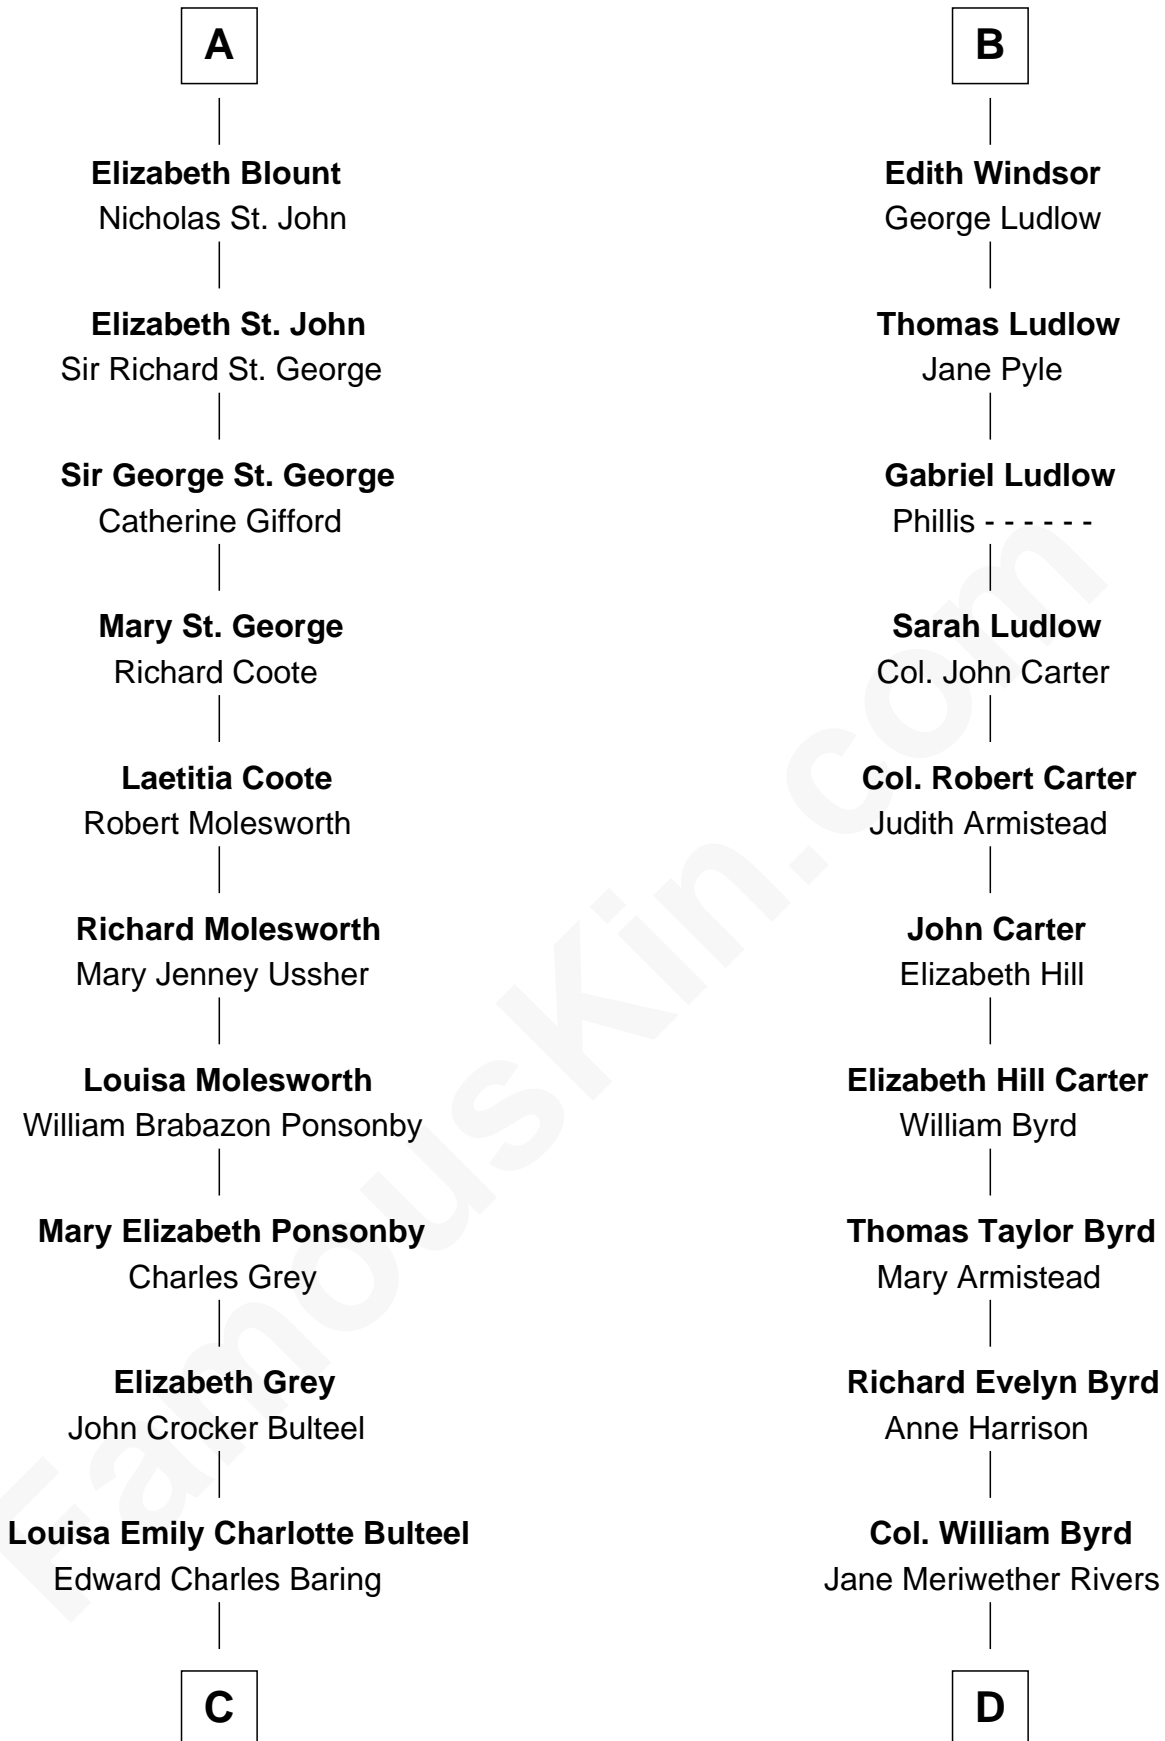

FamousKin.com Relationship Chart of

Prince William

Prince of Wales

18th cousin 3 times removed of

Admiral Richard Byrd

Polar Explorer

Sir Thomas de Swynnerton

C

Margaret Baring
Charles Robert Spencer

Albert Edward John Spencer
Cynthia Elinor Beatrix Hamilton

Edward John Spencer
Frances Ruth Burke Roche

Princess Diana Frances Spencer
Charles III, King of the United Kingdom

Prince William
Prince of Wales

D

Richard Evelyn Byrd
Eleanor Bolling Flood

Admiral Richard Byrd
Polar Explorer

FamousKin.com