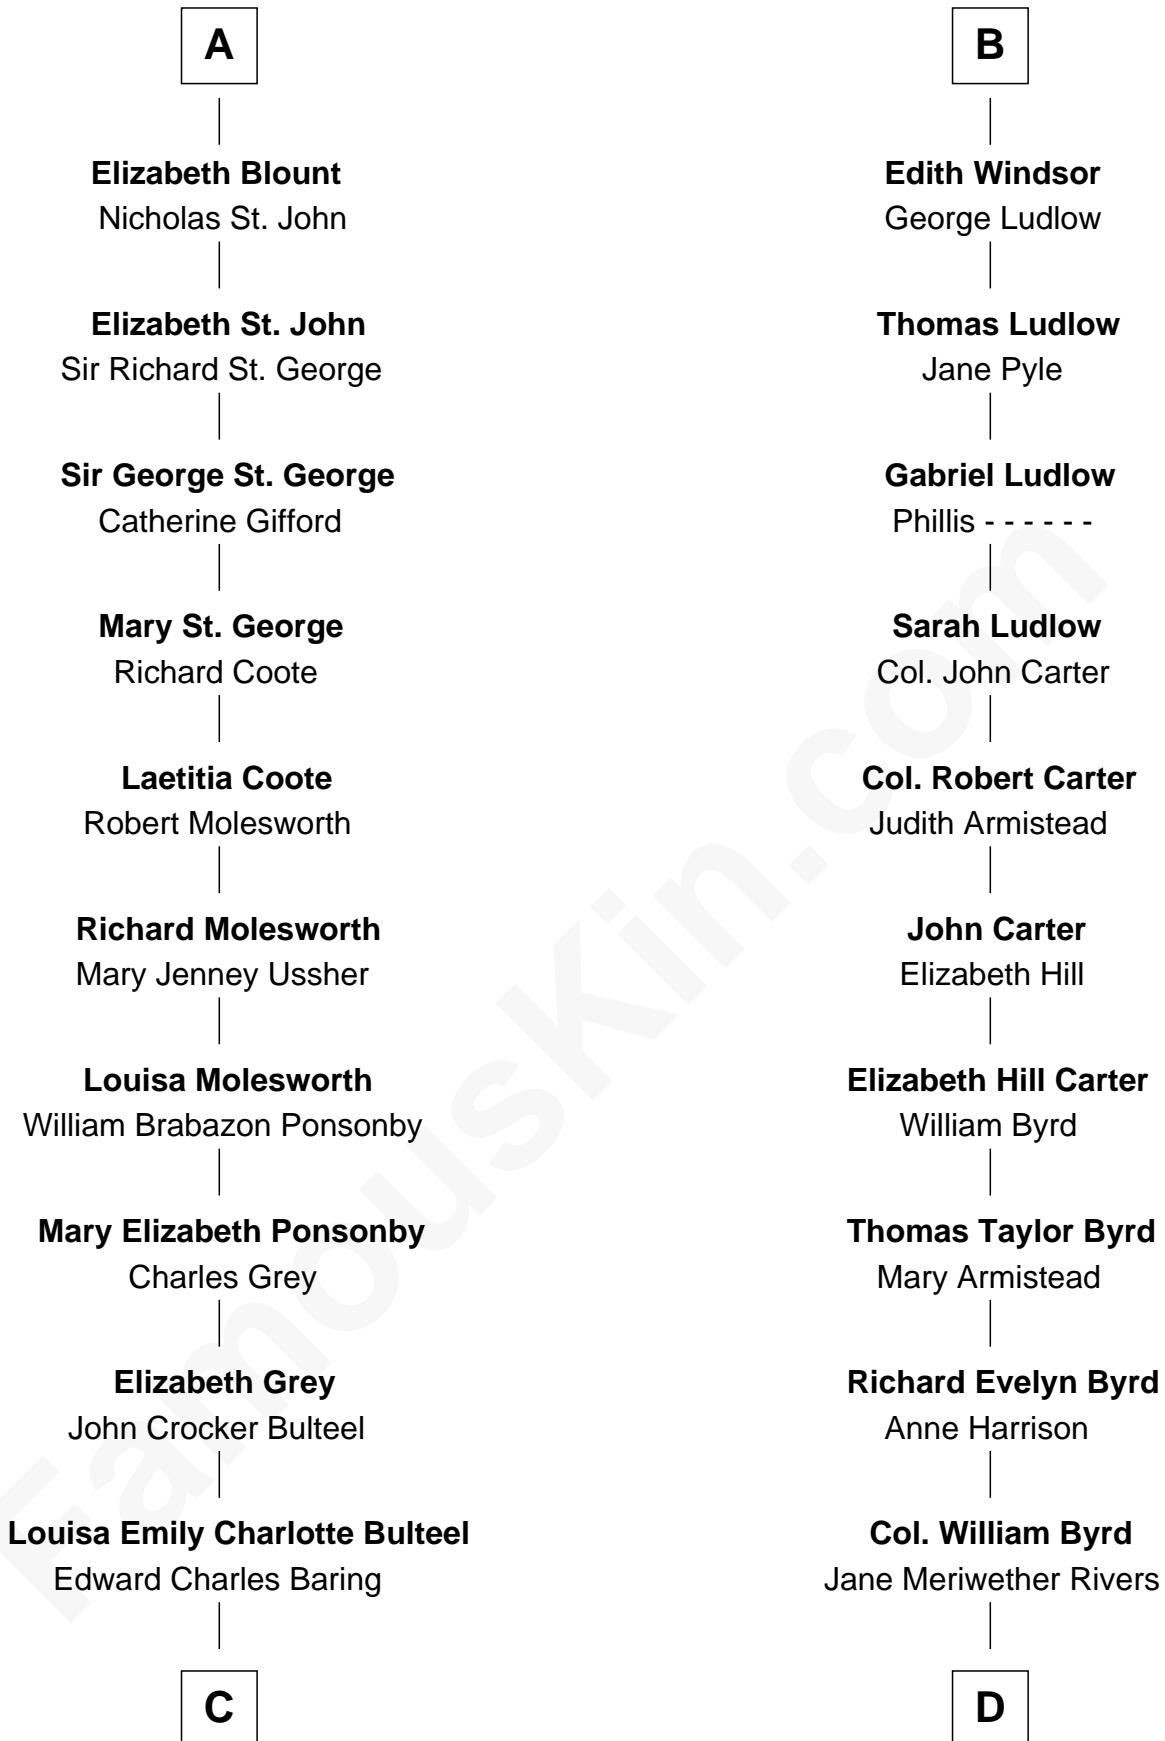

FamousKin.com
Relationship Chart of
Prince William
Prince of Wales

18th cousin 3 times removed of
Admiral Richard Byrd
Polar Explorer

Sir Geoffrey de Gresley
 Margaret Gernon

C

Margaret Baring
Charles Robert Spencer

Albert Edward John Spencer
Cynthia Elinor Beatrix Hamilton

Edward John Spencer
Frances Ruth Burke Roche

Princess Diana Frances Spencer
Charles III, King of the United Kingdom

Prince William
Prince of Wales

D

Richard Evelyn Byrd
Eleanor Bolling Flood

Admiral Richard Byrd
Polar Explorer

FamousKin.com