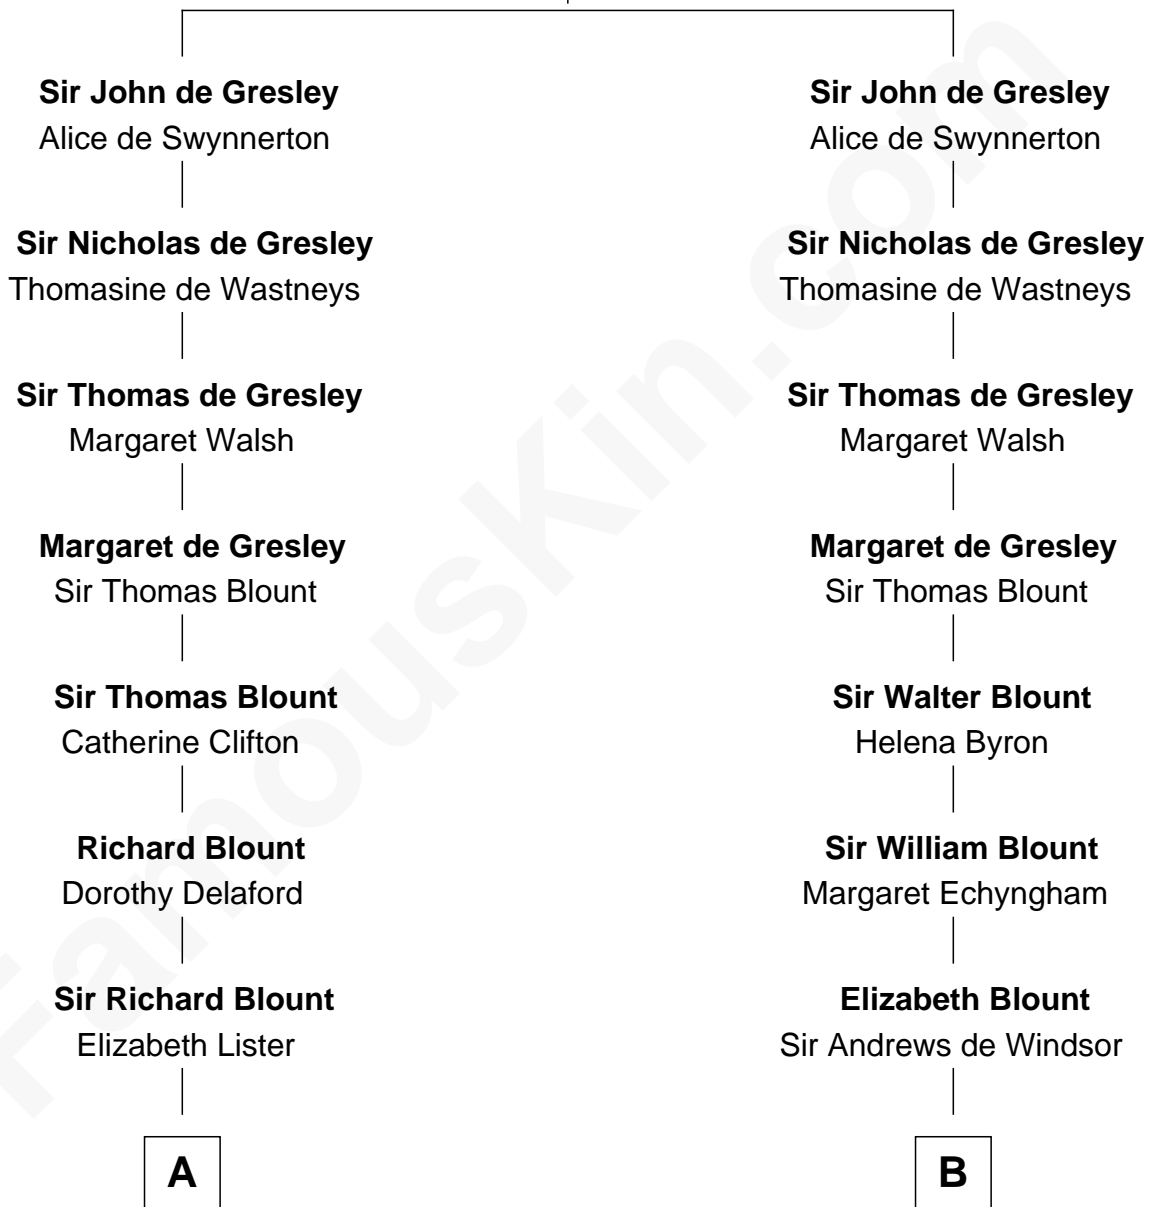

FamousKin.com
Relationship Chart of
Prince William
Prince of Wales

18th cousin 3 times removed of
Admiral Richard Byrd
Polar Explorer

Sir Geoffrey de Gresley
 Margaret Gernon

C

Margaret Baring
Charles Robert Spencer

Albert Edward John Spencer
Cynthia Elinor Beatrix Hamilton

Edward John Spencer
Frances Ruth Burke Roche

Princess Diana Frances Spencer
Charles III, King of the United Kingdom

Prince William
Prince of Wales