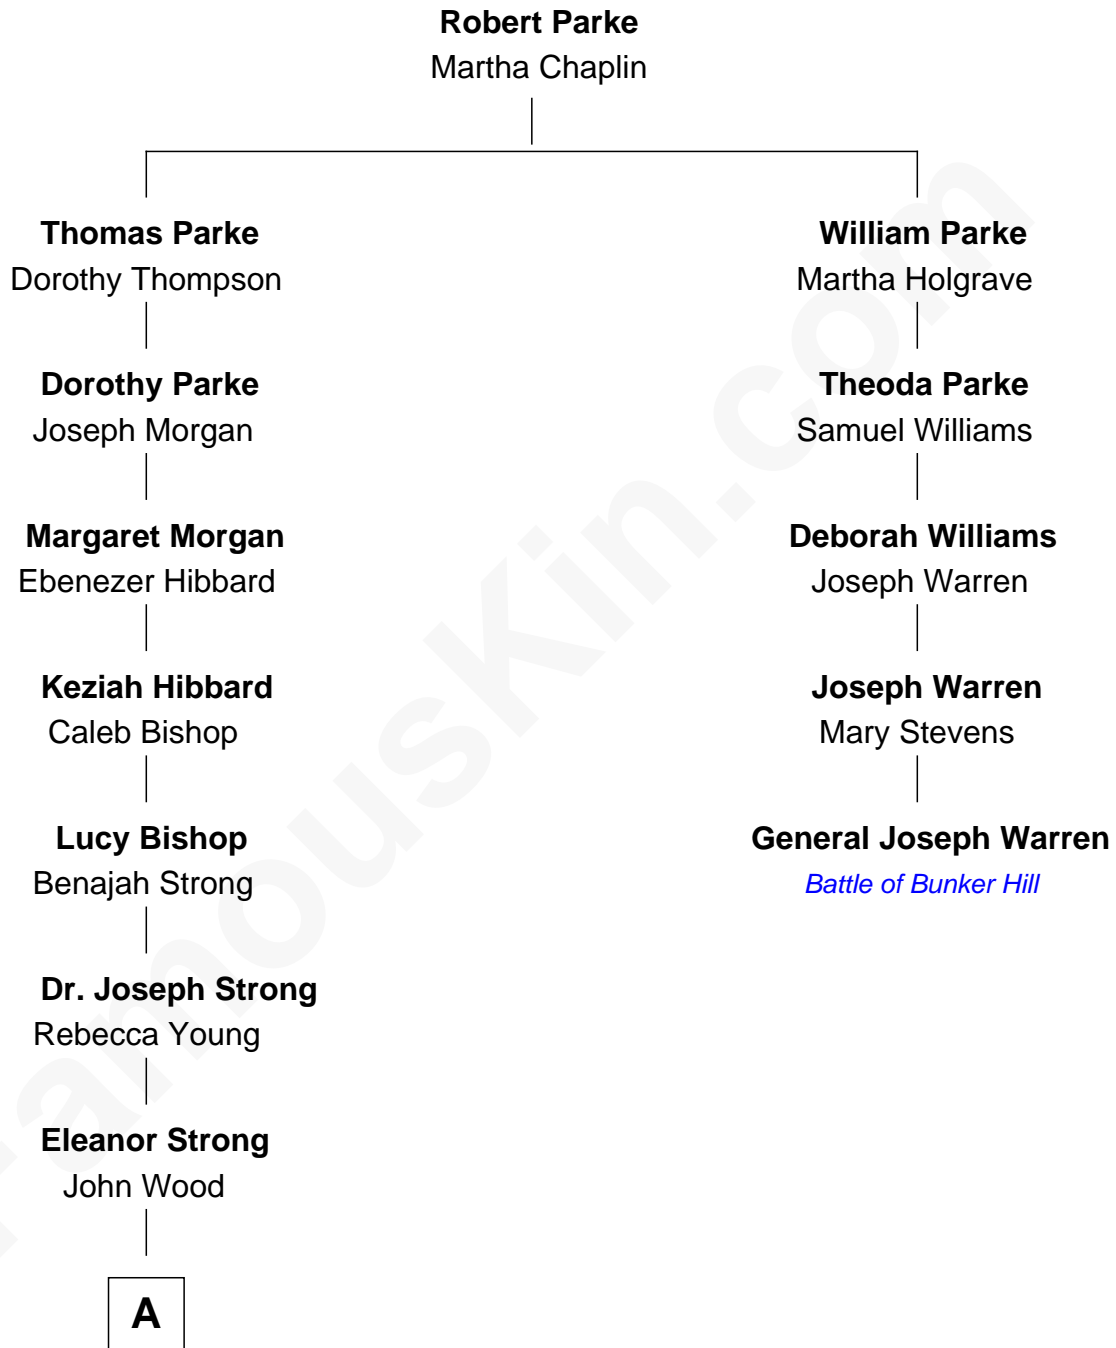

FamousKin.com Relationship Chart of

Prince William

Prince of Wales

4th cousin 8 times removed of

General Joseph Warren

Killed at Battle of Bunker Hill

A

Ellen Wood

Franklin H. Work

Frances Eleanor Work

James Boothby Burke Roche

Edmund Maurice Burke Roche

Ruth Sylvia Gill

Frances Ruth Burke Roche

Edward John Spencer

Princess Diana Frances Spencer