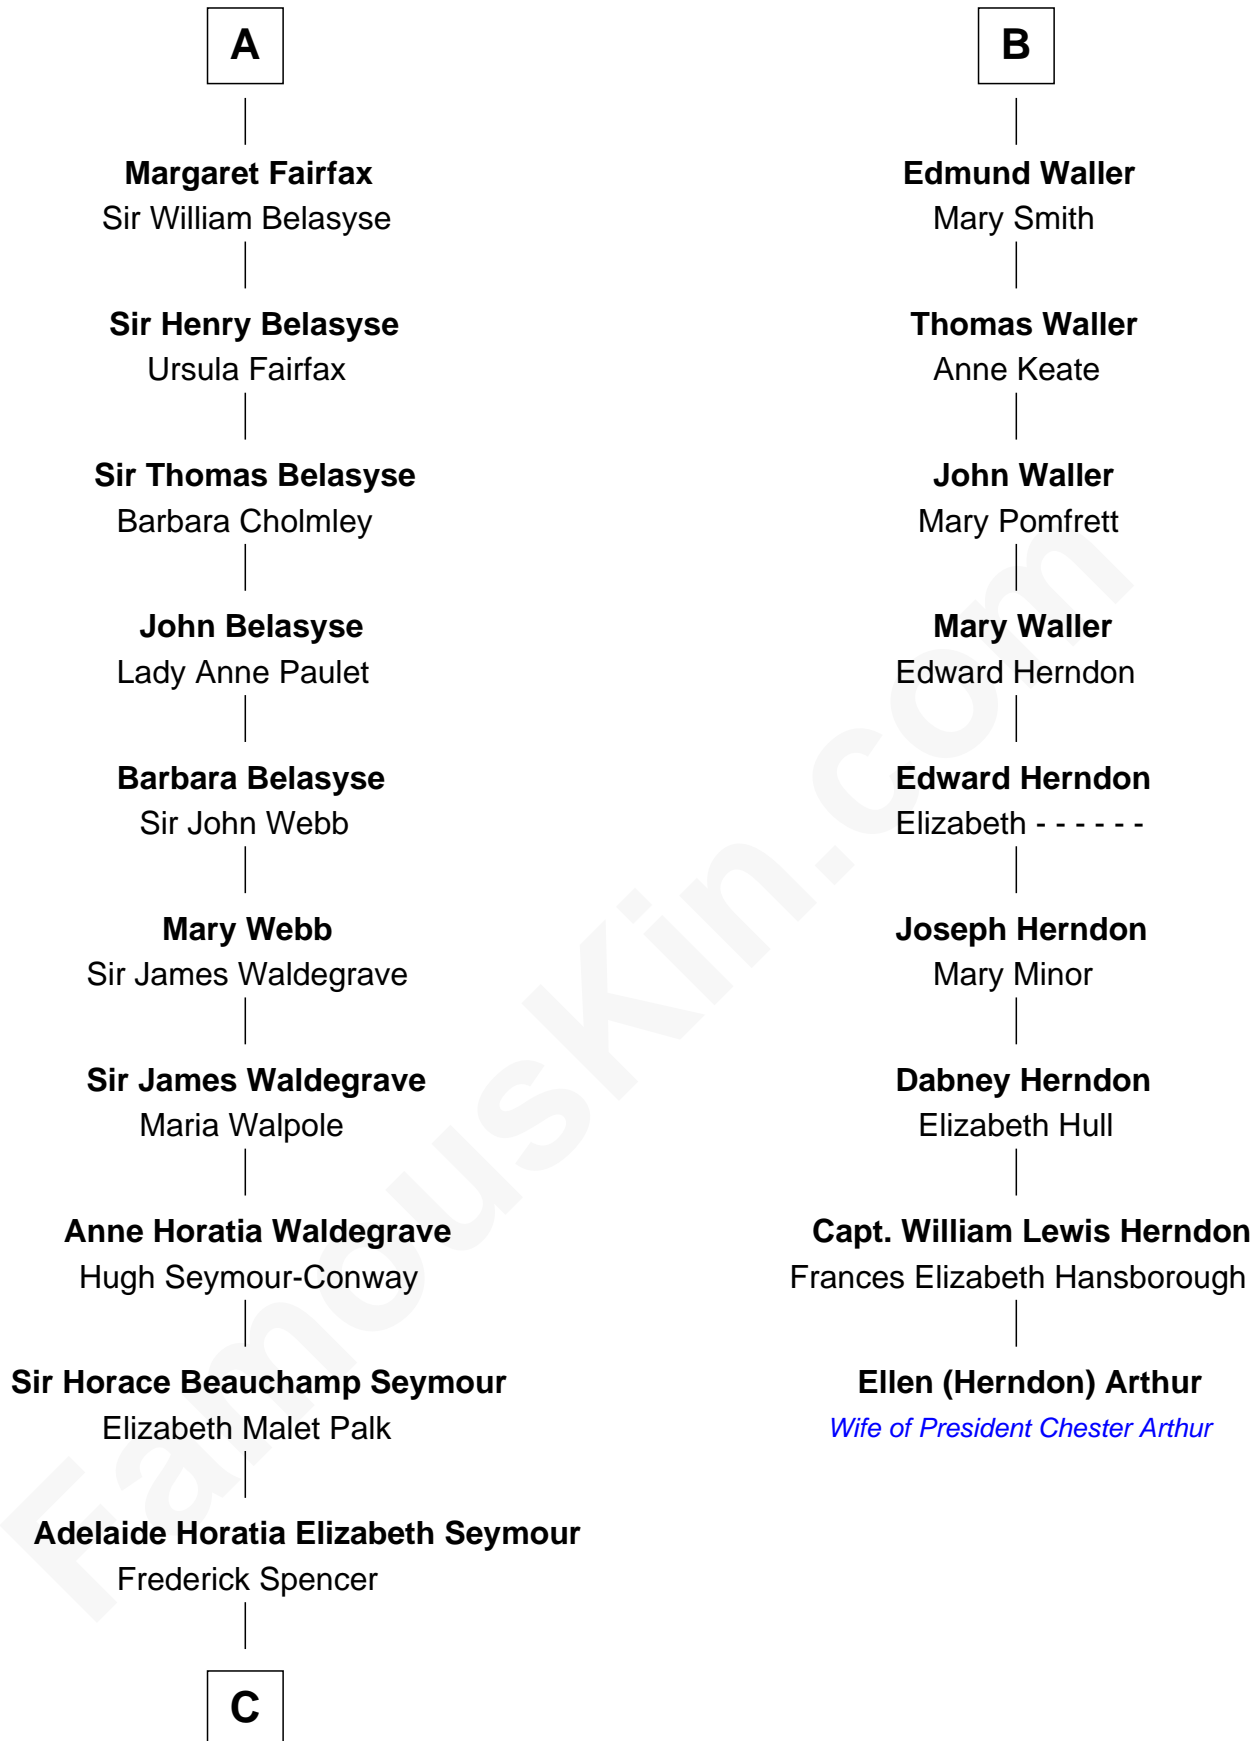

FamousKin.com
Relationship Chart of
Prince William
Prince of Wales

15th cousin 6 times removed of
Ellen (Herndon) Arthur
Wife of President Chester A. Arthur

C

—
Charles Robert Spencer

Margaret Baring

—
Albert Edward John Spencer

Cynthia Elinor Beatrix Hamilton

—
Edward John Spencer

Frances Ruth Burke Roche

—
Princess Diana Frances Spencer

Charles III, King of the United Kingdom

—
Prince William

Prince of Wales