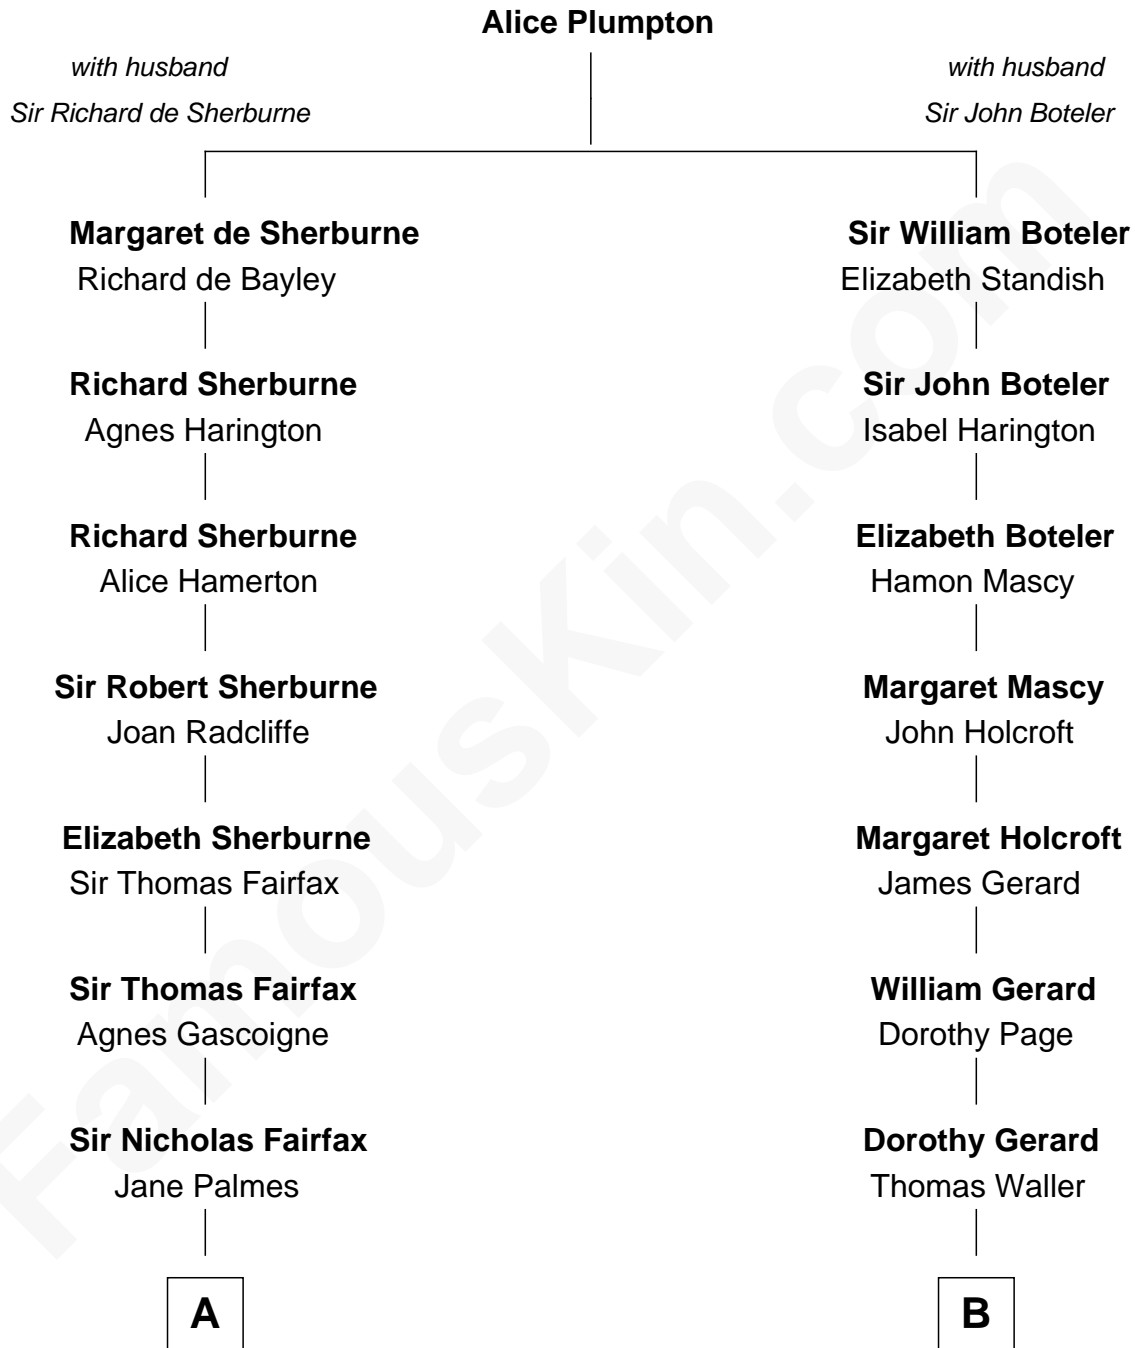

FamousKin.com
Relationship Chart of
Prince William
Prince of Wales

15th cousin 6 times removed of
Ellen (Herndon) Arthur
Wife of President Chester A. Arthur

C

—
Charles Robert Spencer

Margaret Baring

—
Albert Edward John Spencer

Cynthia Elinor Beatrix Hamilton

—
Edward John Spencer

Frances Ruth Burke Roche

—
Princess Diana Frances Spencer

Charles III, King of the United Kingdom

—
Prince William

Prince of Wales