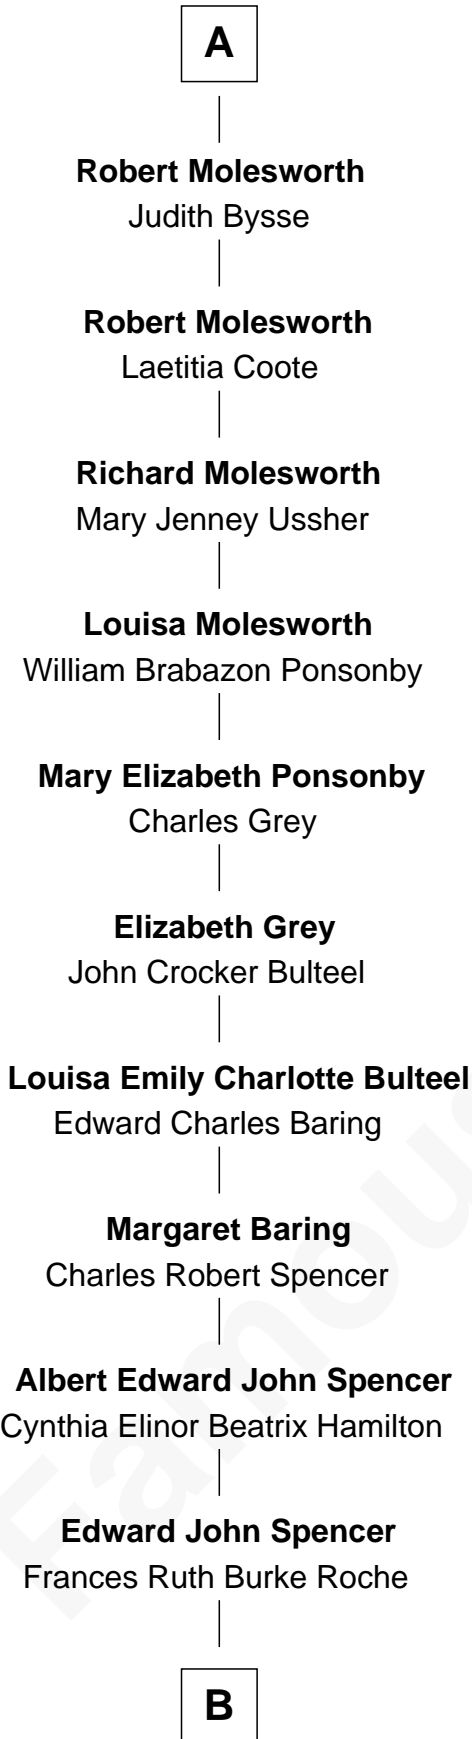

FamousKin.com
Relationship Chart of
Prince William
Prince of Wales

6th cousin 12 times removed of

Rev. John Whittingham
(c1616 - 1639) Great Migration Immigrant 1637

Sir Robert Corbet
 Margaret - - - - -

B

Princess Diana Frances Spencer
Charles III, King of the United Kingdom

Prince William
Prince of Wales

FamousKin.com