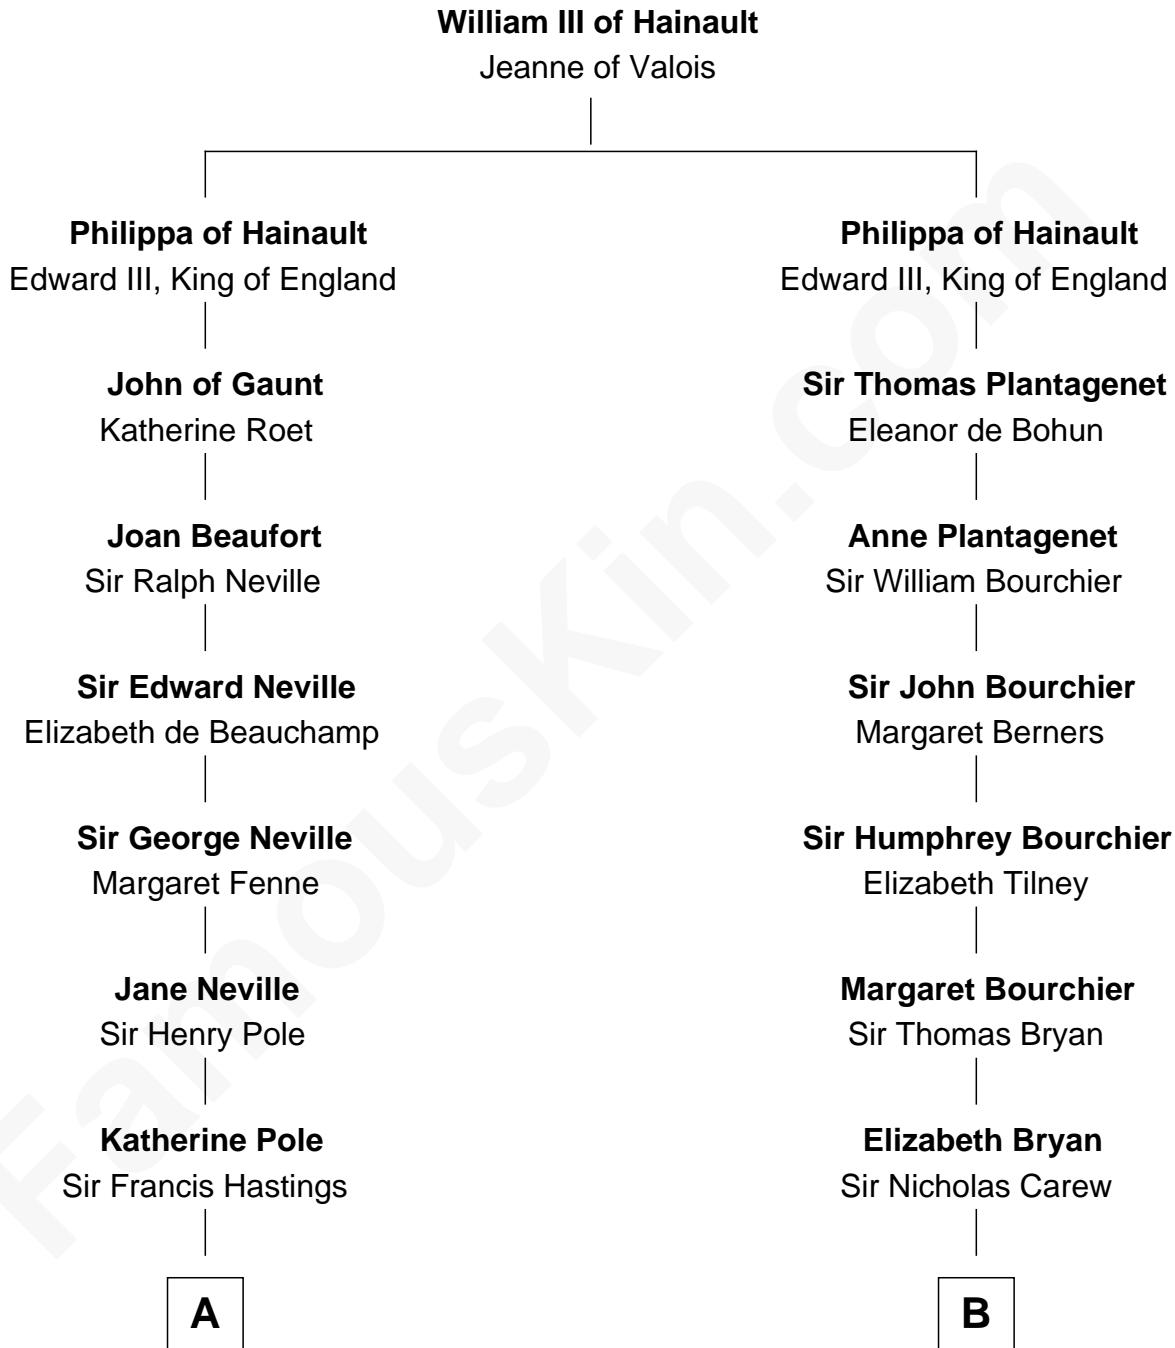

FamousKin.com

Relationship Chart of

Prince William

Prince of Wales

14th cousin 6 times removed of

Robert Treat Paine
Signer of the Declaration of Independence

C

—
Albert Edward John Spencer

Cynthia Elinor Beatrix Hamilton

—
Edward John Spencer

Frances Ruth Burke Roche

—
Princess Diana Frances Spencer

Charles III, King of the United Kingdom

—
Prince William

Prince of Wales