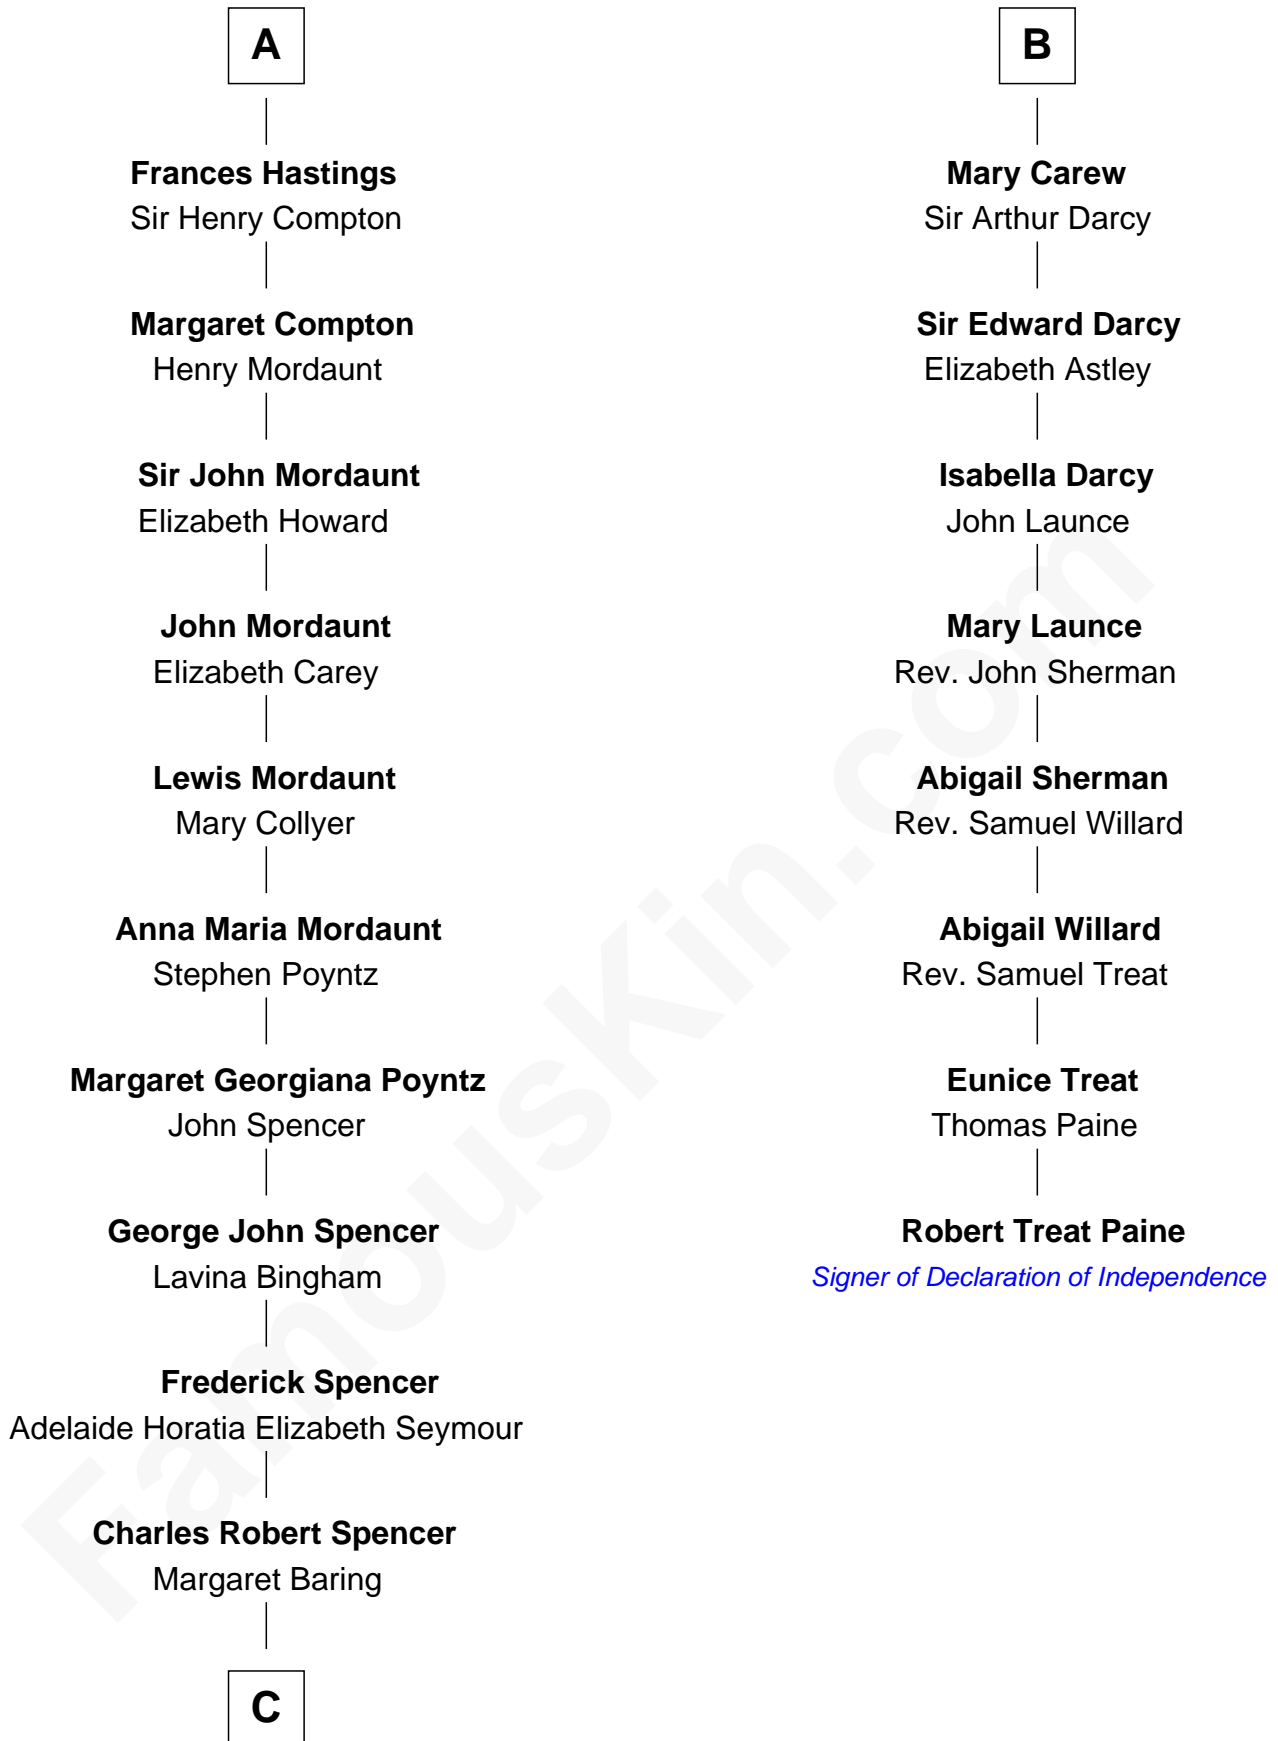

FamousKin.com

Relationship Chart of

Prince William

Prince of Wales

14th cousin 6 times removed of

Robert Treat Paine
Signer of the Declaration of Independence

C

—
Albert Edward John Spencer

Cynthia Elinor Beatrix Hamilton

—
Edward John Spencer

Frances Ruth Burke Roche

—
Princess Diana Frances Spencer

Charles III, King of the United Kingdom

—
Prince William

Prince of Wales