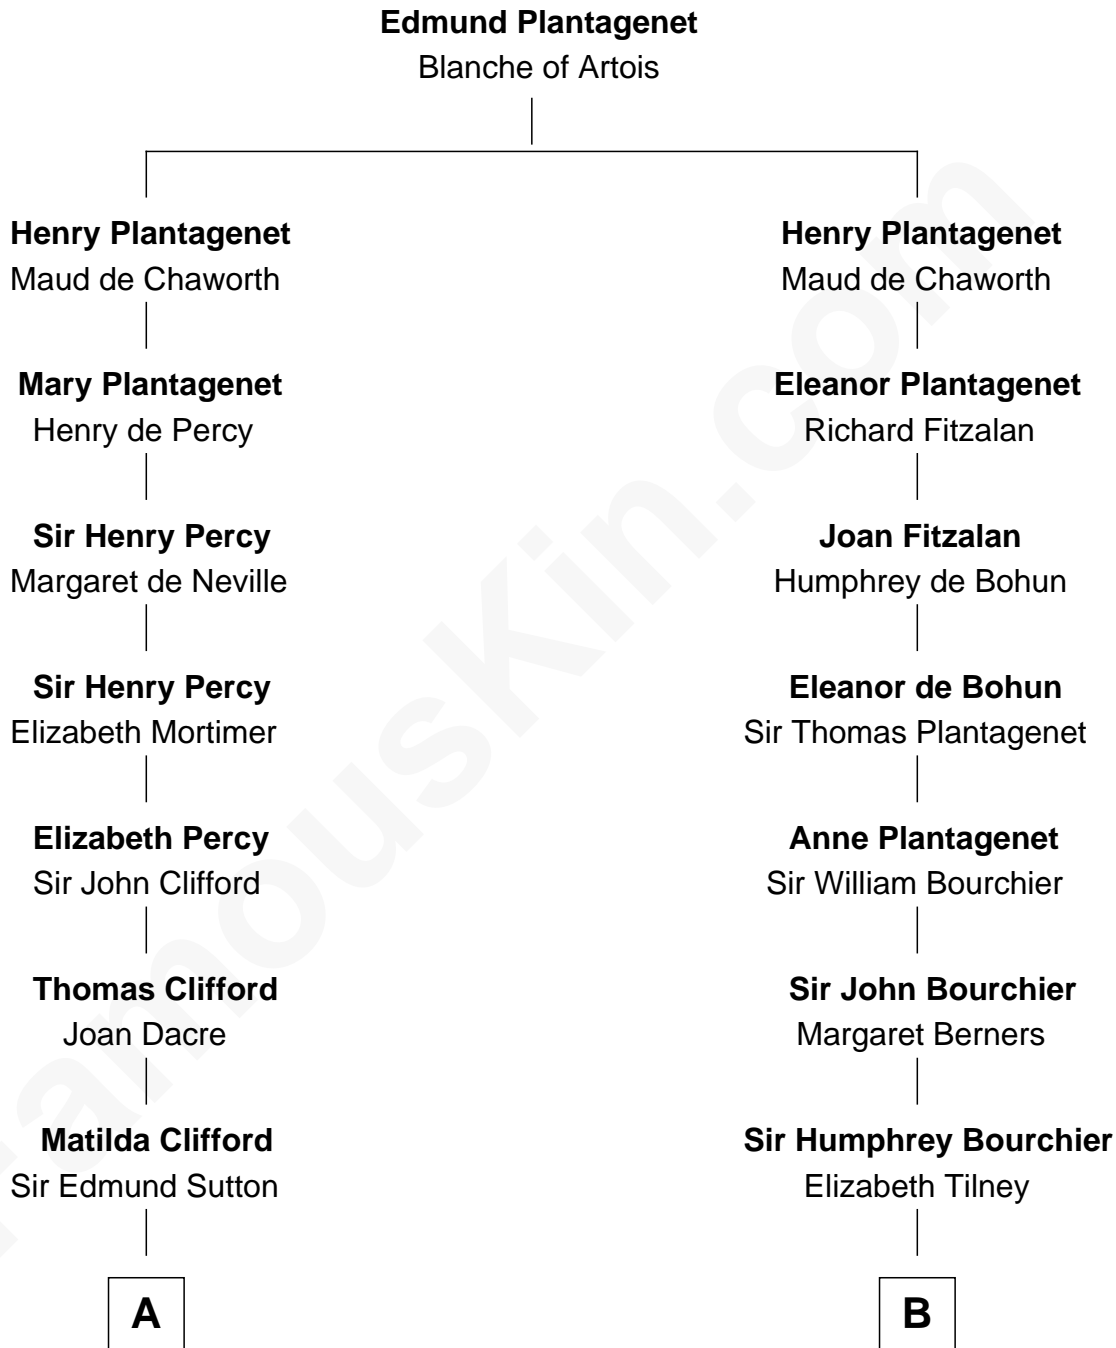

FamousKin.com

Relationship Chart of

Prince William

Prince of Wales

16th cousin 5 times removed of

Robert Treat Paine
Signer of the Declaration of Independence

C

Charles Robert Spencer

Margaret Baring

Albert Edward John Spencer

Cynthia Elinor Beatrix Hamilton

Edward John Spencer

Frances Ruth Burke Roche

Princess Diana Frances Spencer

Charles III, King of the United Kingdom

Prince William