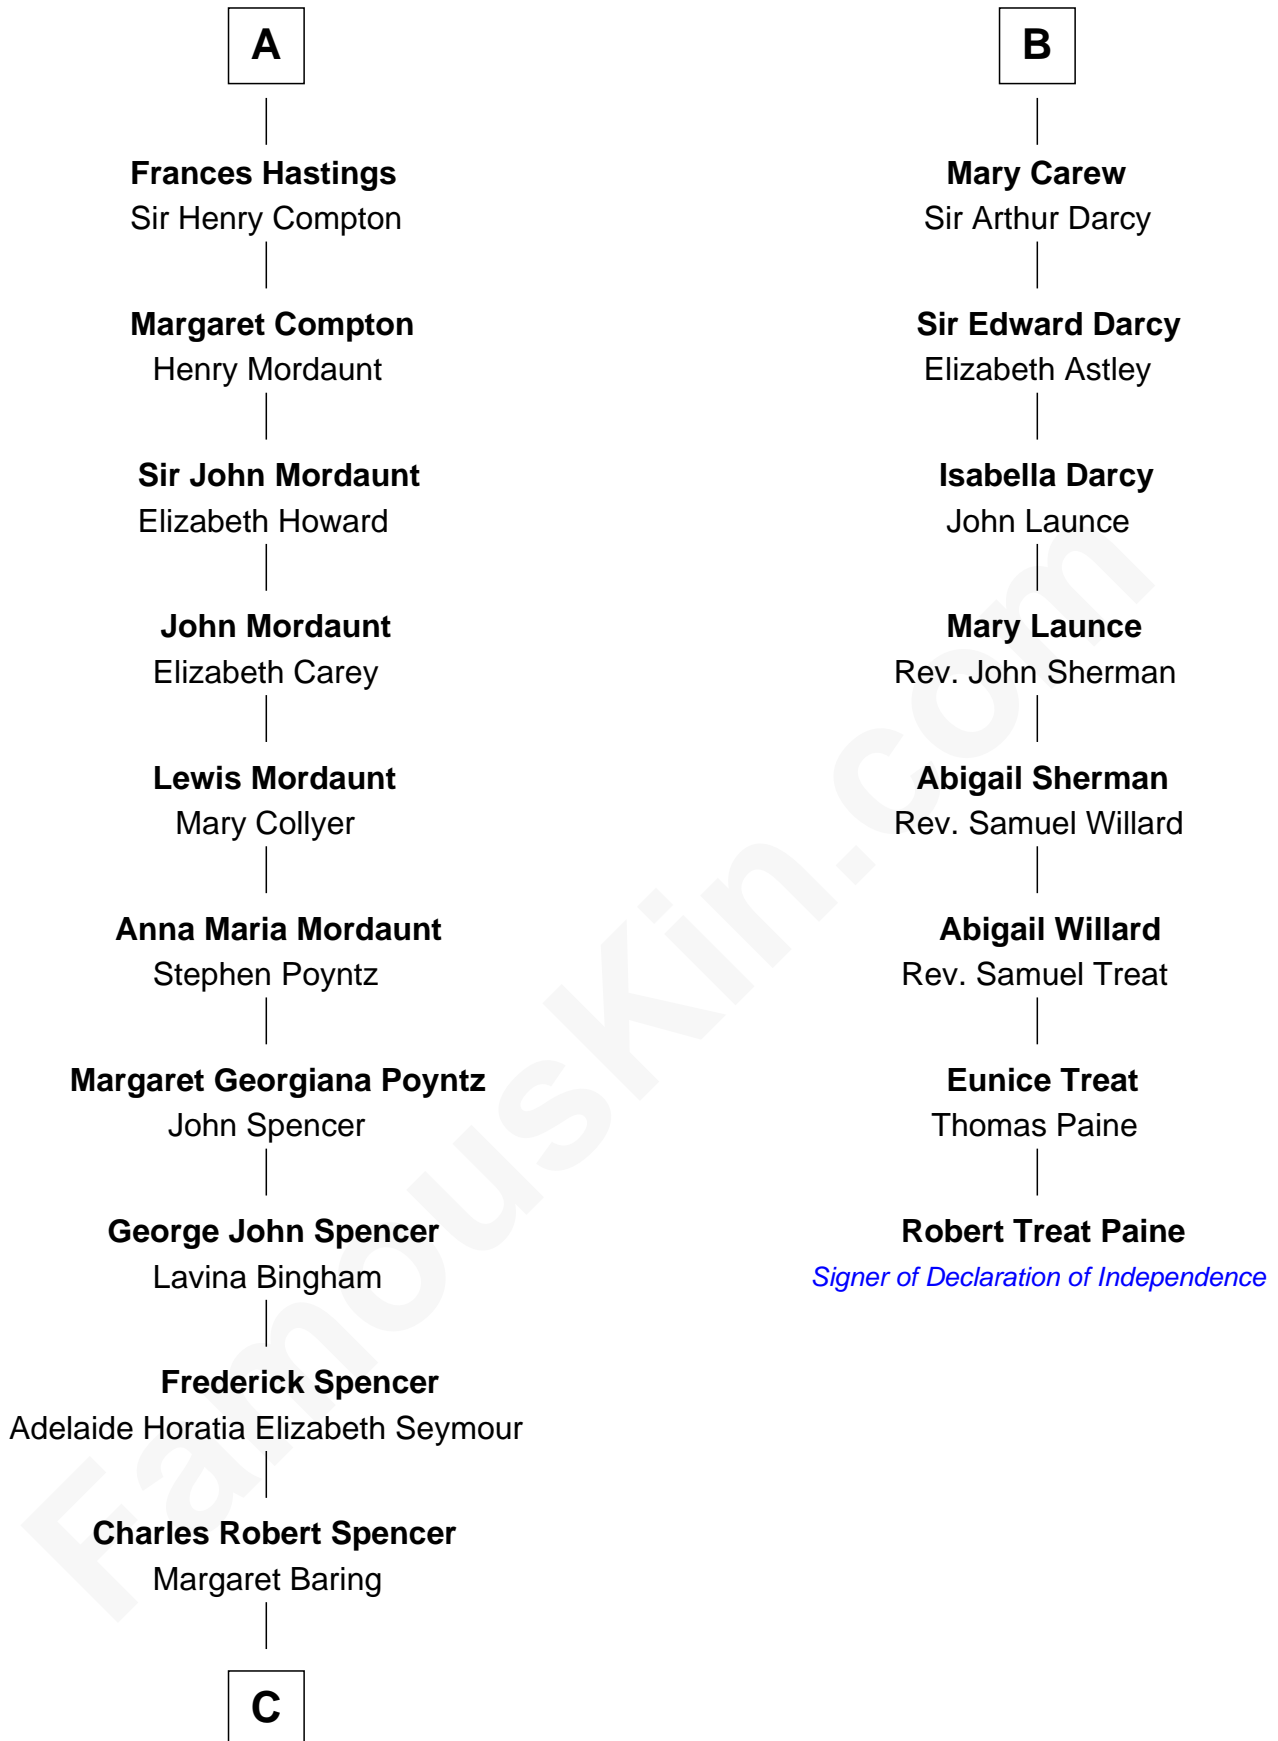

FamousKin.com
Relationship Chart of
Prince William
Prince of Wales

14th cousin 6 times removed of

Robert Treat Paine
Signer of the Declaration of Independence

C

Albert Edward John Spencer

Cynthia Elinor Beatrix Hamilton

Edward John Spencer

Frances Ruth Burke Roche

Princess Diana Frances Spencer

Charles III, King of the United Kingdom

Prince William

Prince of Wales

FamousKin.com