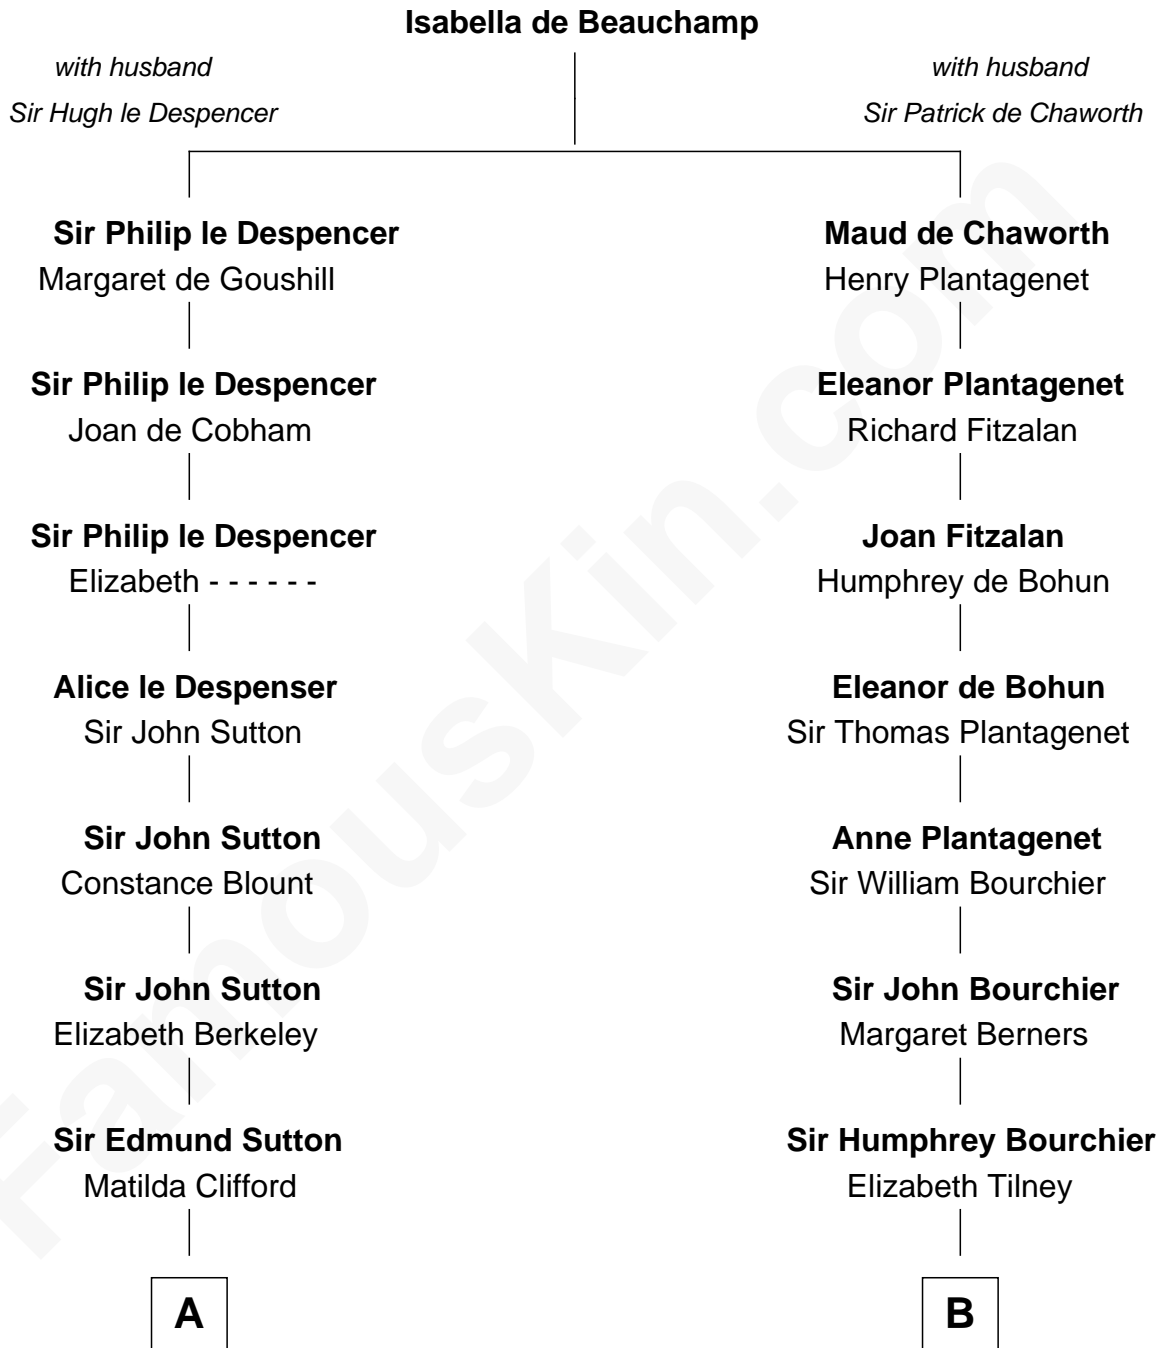

FamousKin.com

Relationship Chart of

Prince William

Prince of Wales

16th cousin 5 times removed of

Robert Treat Paine
Signer of the Declaration of Independence

C

Charles Robert Spencer

Margaret Baring

Albert Edward John Spencer

Cynthia Elinor Beatrix Hamilton

Edward John Spencer

Frances Ruth Burke Roche

Princess Diana Frances Spencer

Charles III, King of the United Kingdom

Prince William