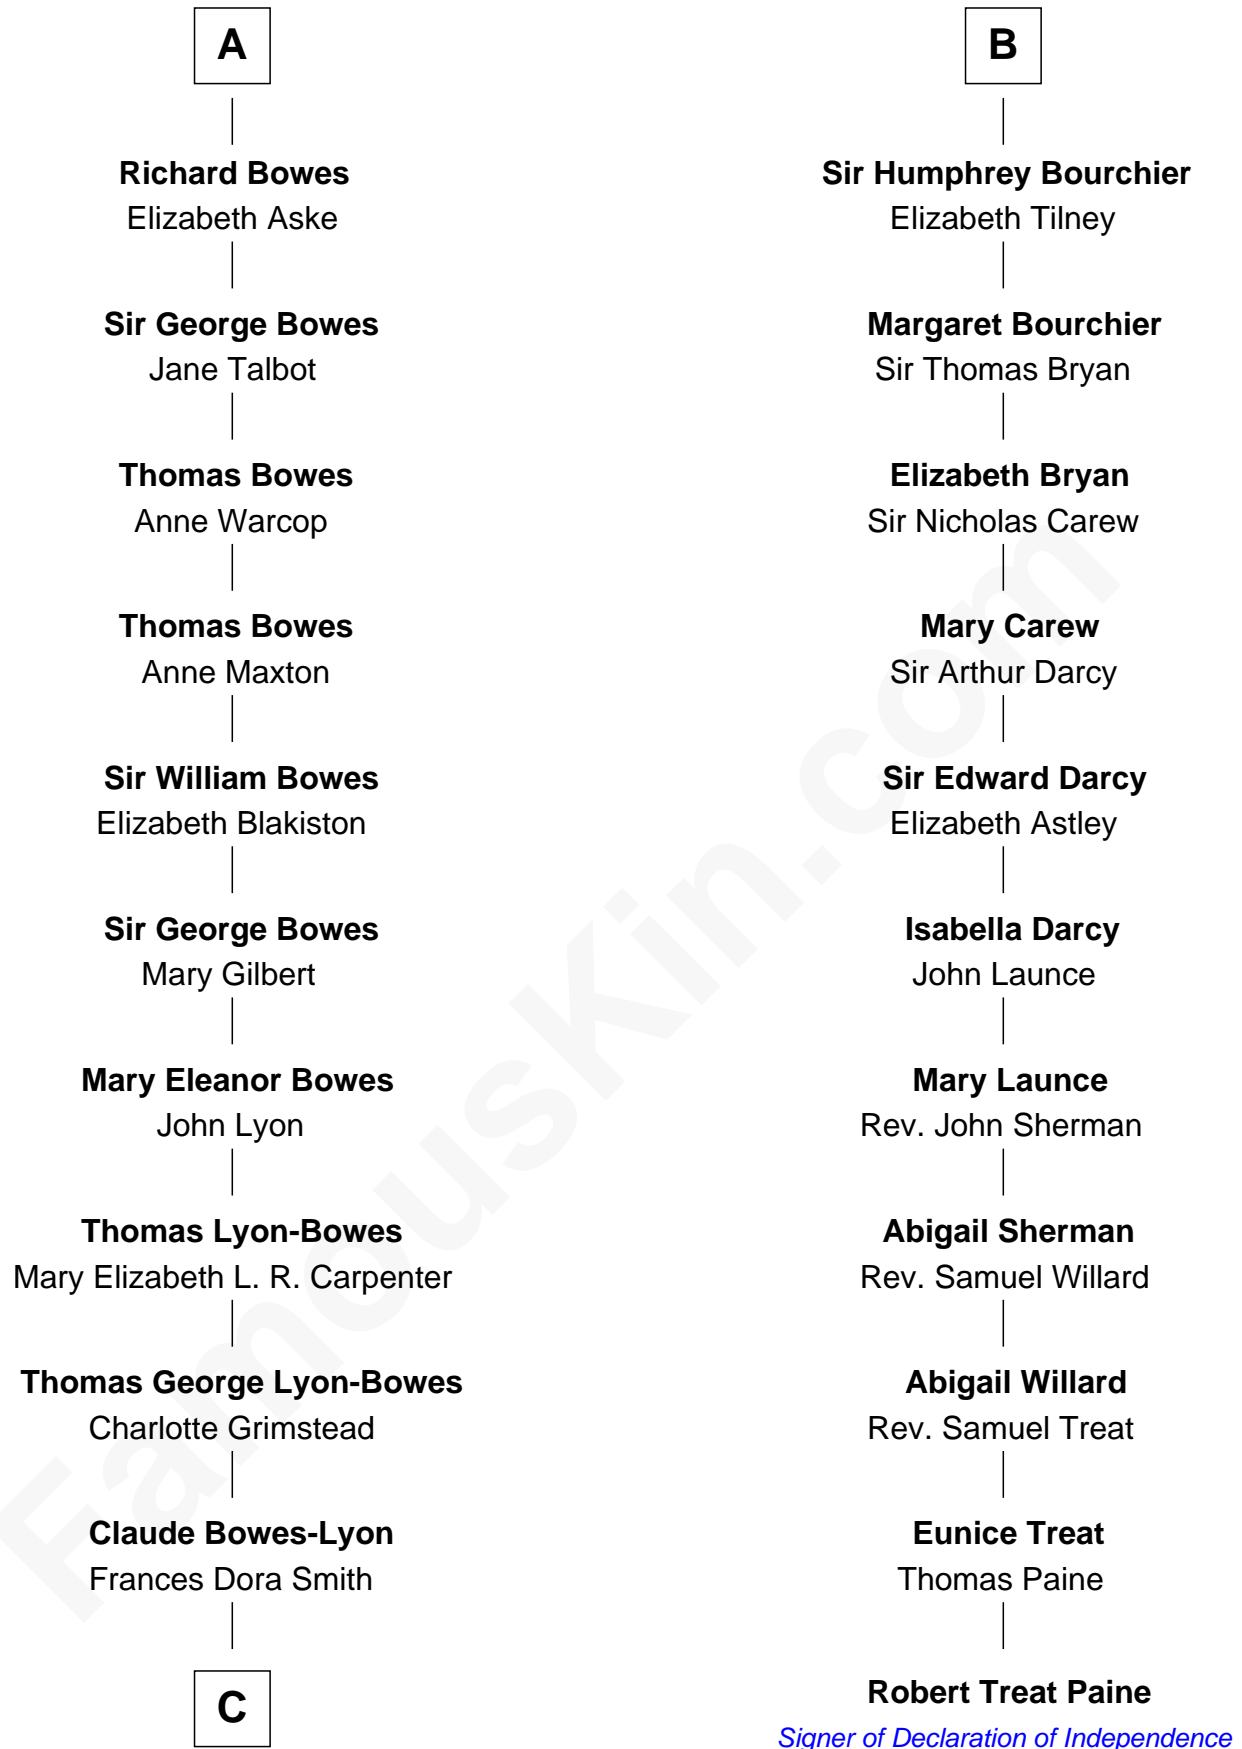

## Relationship Chart of

### Prince William

*Prince of Wales*

17th cousin 4 times removed of

**Robert Treat Paine**  
*Signer of the Declaration of Independence*

**C**

**Claude George Bowes-Lyon**  
Cecilia Nina Cavendish-Bentinck

**Elizabeth Bowes-Lyon**  
George VI, King of the United Kingdom

**Elizabeth II, Queen of the United Kingdom**  
Prince Philip of Edinburgh

**Charles III, King of the United Kingdom**  
Princess Diana Frances Spencer

**Prince William**  
*Prince of Wales*