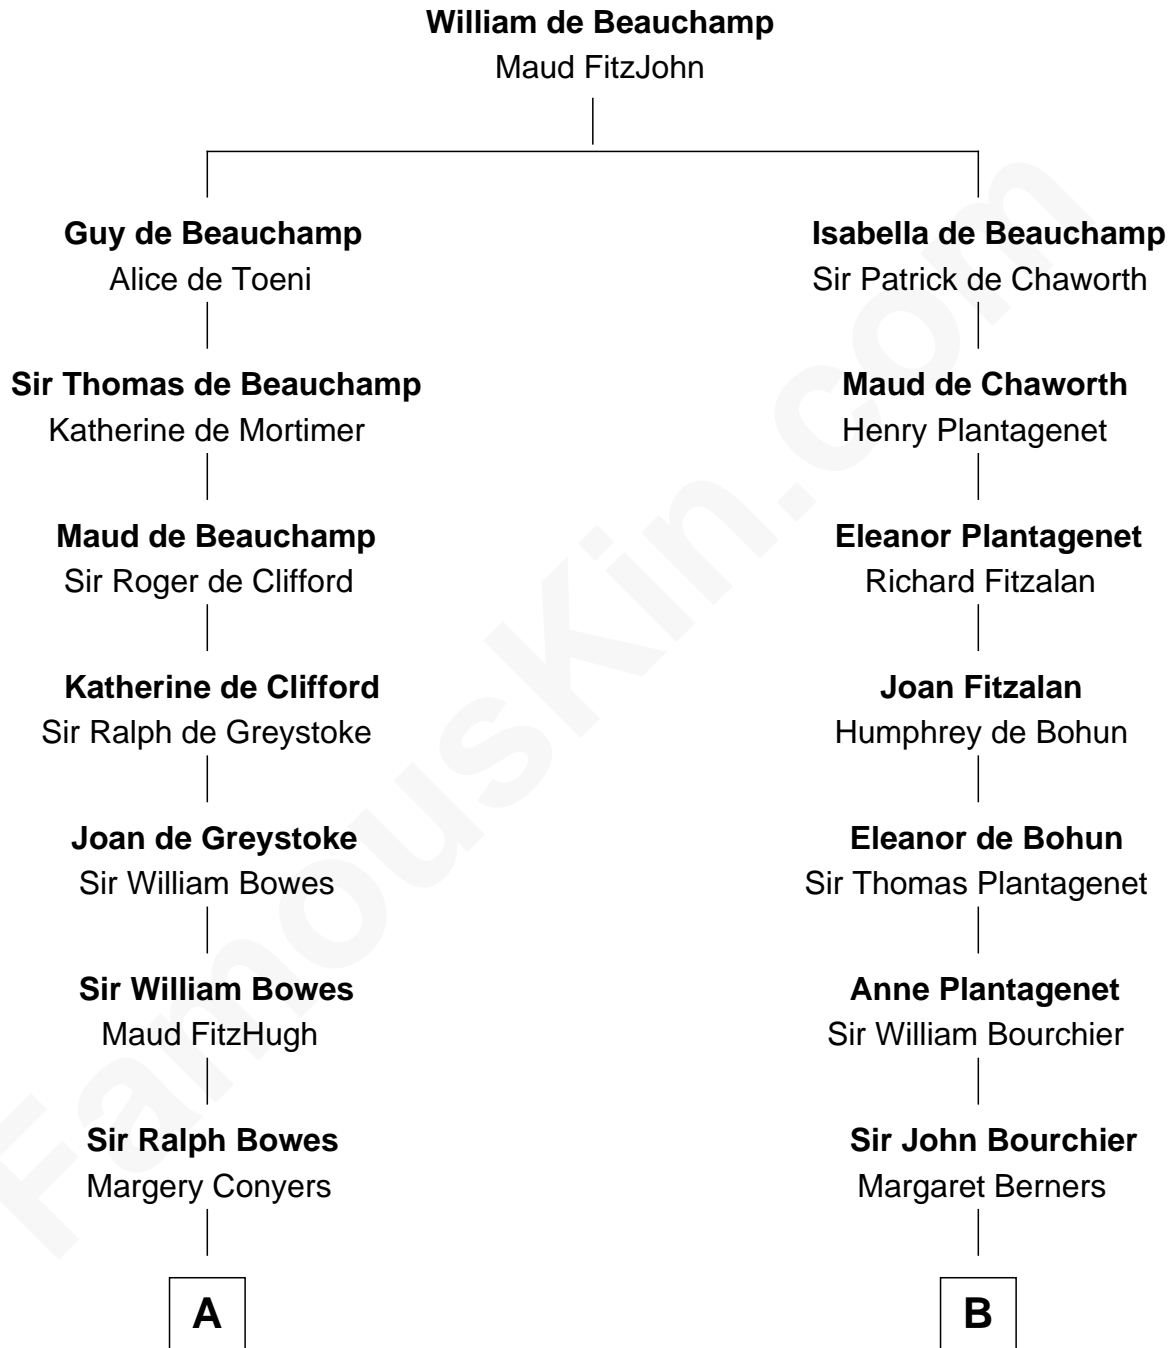

## Relationship Chart of

### Prince William

*Prince of Wales*

17th cousin 4 times removed of

**Robert Treat Paine**  
*Signer of the Declaration of Independence*

**C**

**Claude George Bowes-Lyon**  
Cecilia Nina Cavendish-Bentinck

**Elizabeth Bowes-Lyon**  
George VI, King of the United Kingdom

**Elizabeth II, Queen of the United Kingdom**  
Prince Philip of Edinburgh

**Charles III, King of the United Kingdom**  
Princess Diana Frances Spencer

**Prince William**  
*Prince of Wales*