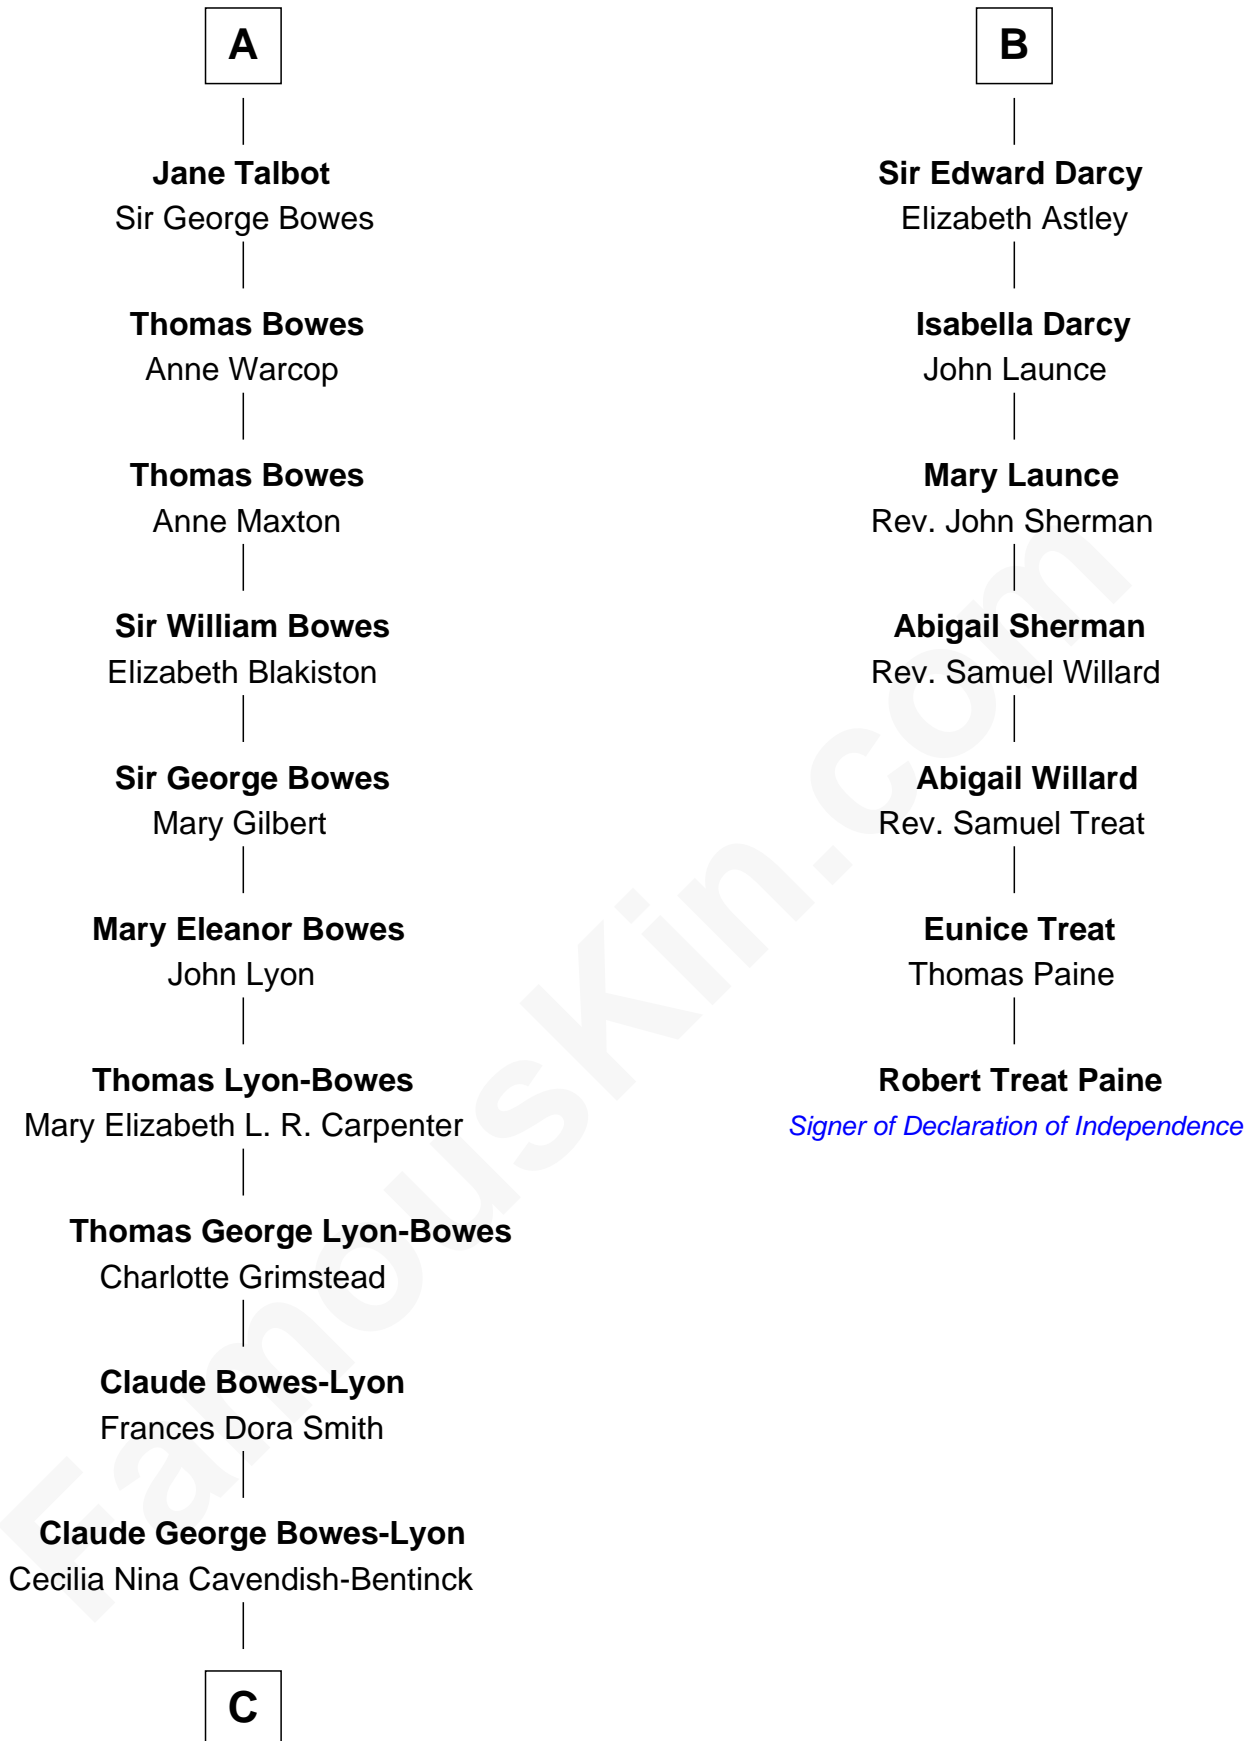

FamousKin.com
Relationship Chart of
Prince William
Prince of Wales

13th cousin 7 times removed of

Robert Treat Paine
Signer of the Declaration of Independence

C

Elizabeth Bowes-Lyon

George VI, King of the United Kingdom

Elizabeth II, Queen of the United Kingdom

Prince Philip of Edinburgh

Charles III, King of the United Kingdom

Princess Diana Frances Spencer

Prince William

Prince of Wales