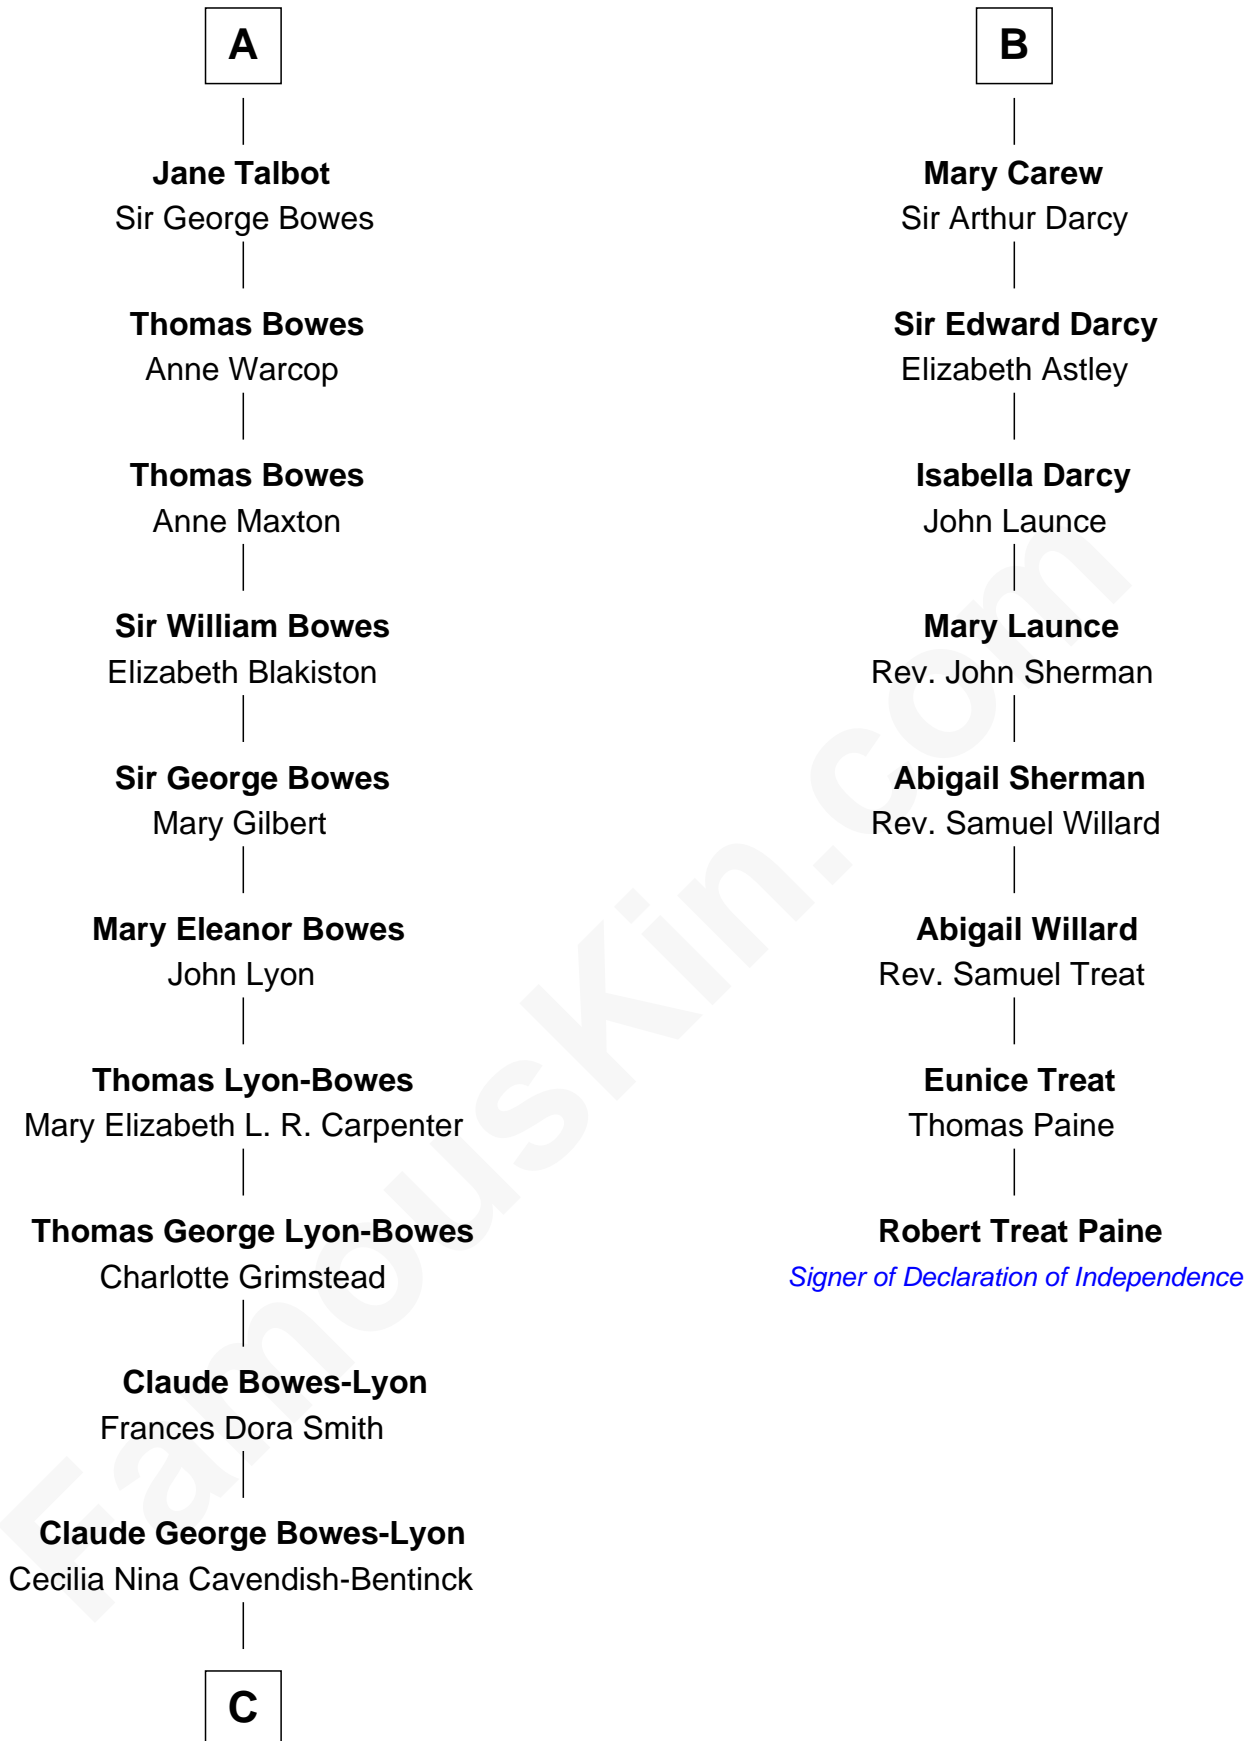

FamousKin.com

Relationship Chart of

Prince William

Prince of Wales

14th cousin 6 times removed of

Robert Treat Paine
Signer of the Declaration of Independence

C

Elizabeth Bowes-Lyon

George VI, King of the United Kingdom

Elizabeth II, Queen of the United Kingdom

Prince Philip of Edinburgh

Charles III, King of the United Kingdom

Princess Diana Frances Spencer

Prince William

Prince of Wales