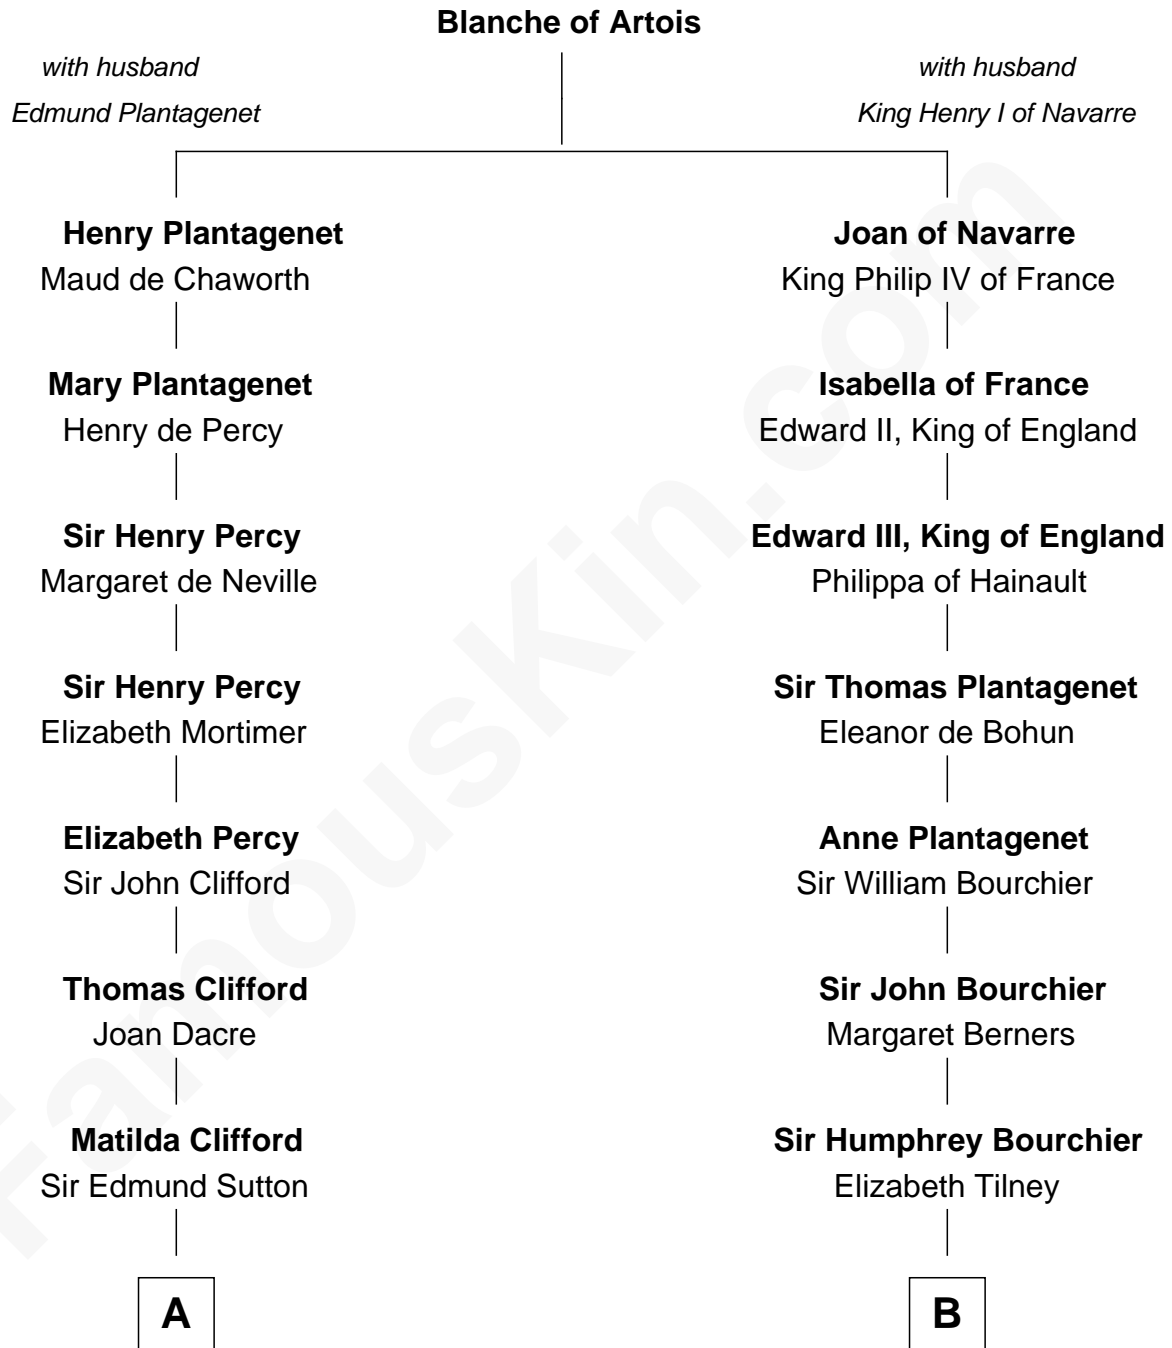

FamousKin.com

Relationship Chart of

Prince William

Prince of Wales

16th cousin 5 times removed of

Robert Treat Paine
Signer of the Declaration of Independence

C

—
Charles Robert Spencer

Margaret Baring

—
Albert Edward John Spencer

Cynthia Elinor Beatrix Hamilton

—
Edward John Spencer

Frances Ruth Burke Roche

—
Princess Diana Frances Spencer

Charles III, King of the United Kingdom

—
Prince William