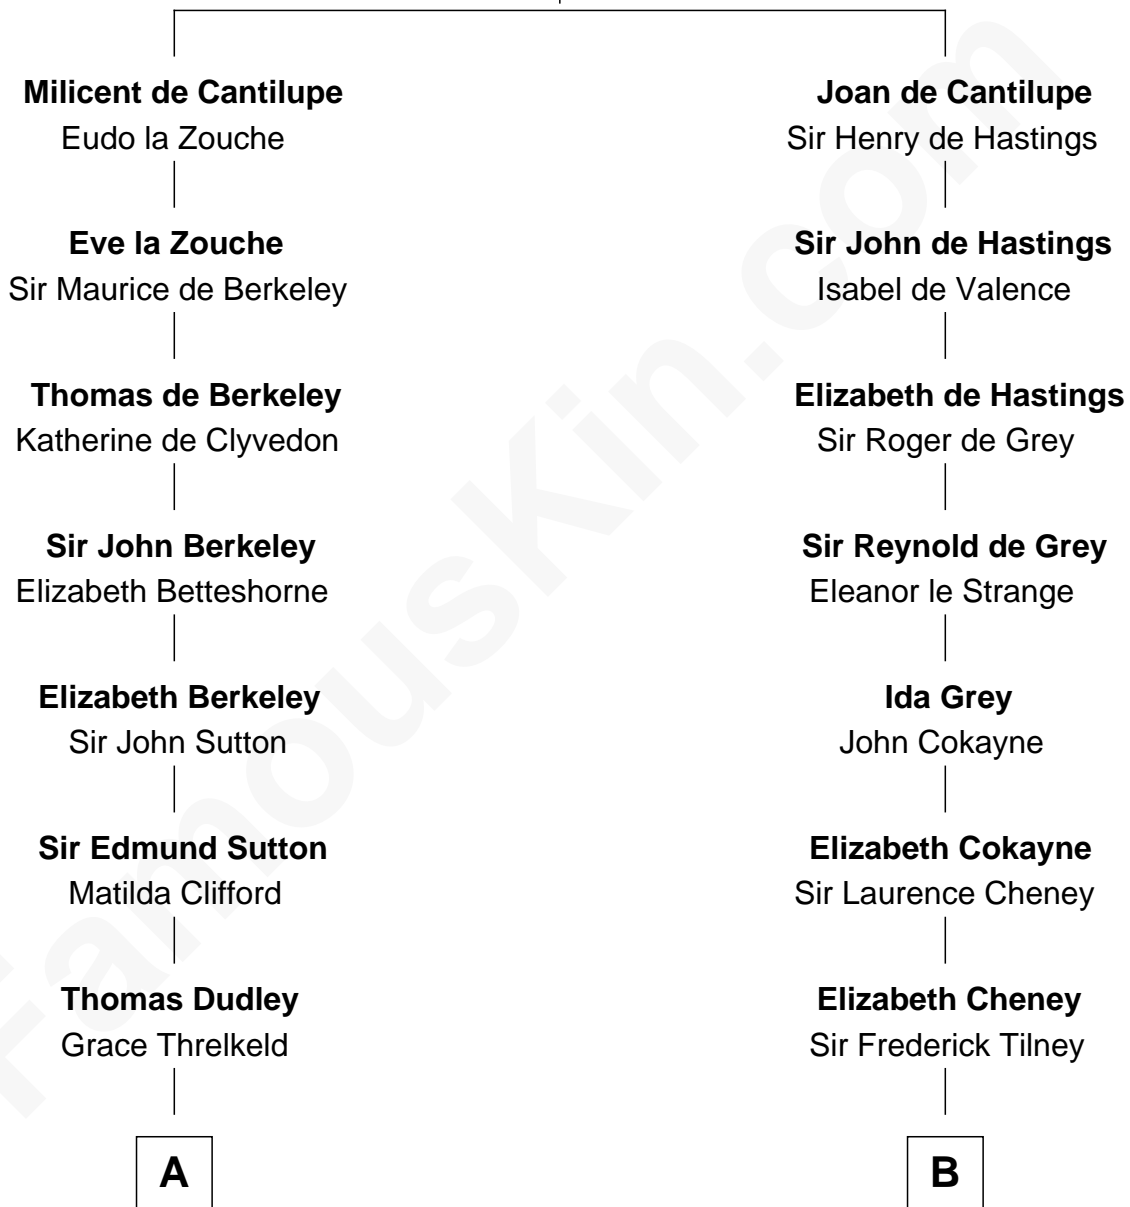

FamousKin.com

Relationship Chart of

Prince William

Prince of Wales

17th cousin 3 times removed of

Robert Treat Paine
Signer of the Declaration of Independence

Sir William de Cantilupe
Eve de Braiose

C

—
Albert Edward John Spencer

Cynthia Elinor Beatrix Hamilton

—
Edward John Spencer

Frances Ruth Burke Roche

—
Princess Diana Frances Spencer

Charles III, King of the United Kingdom

—
Prince William

Prince of Wales