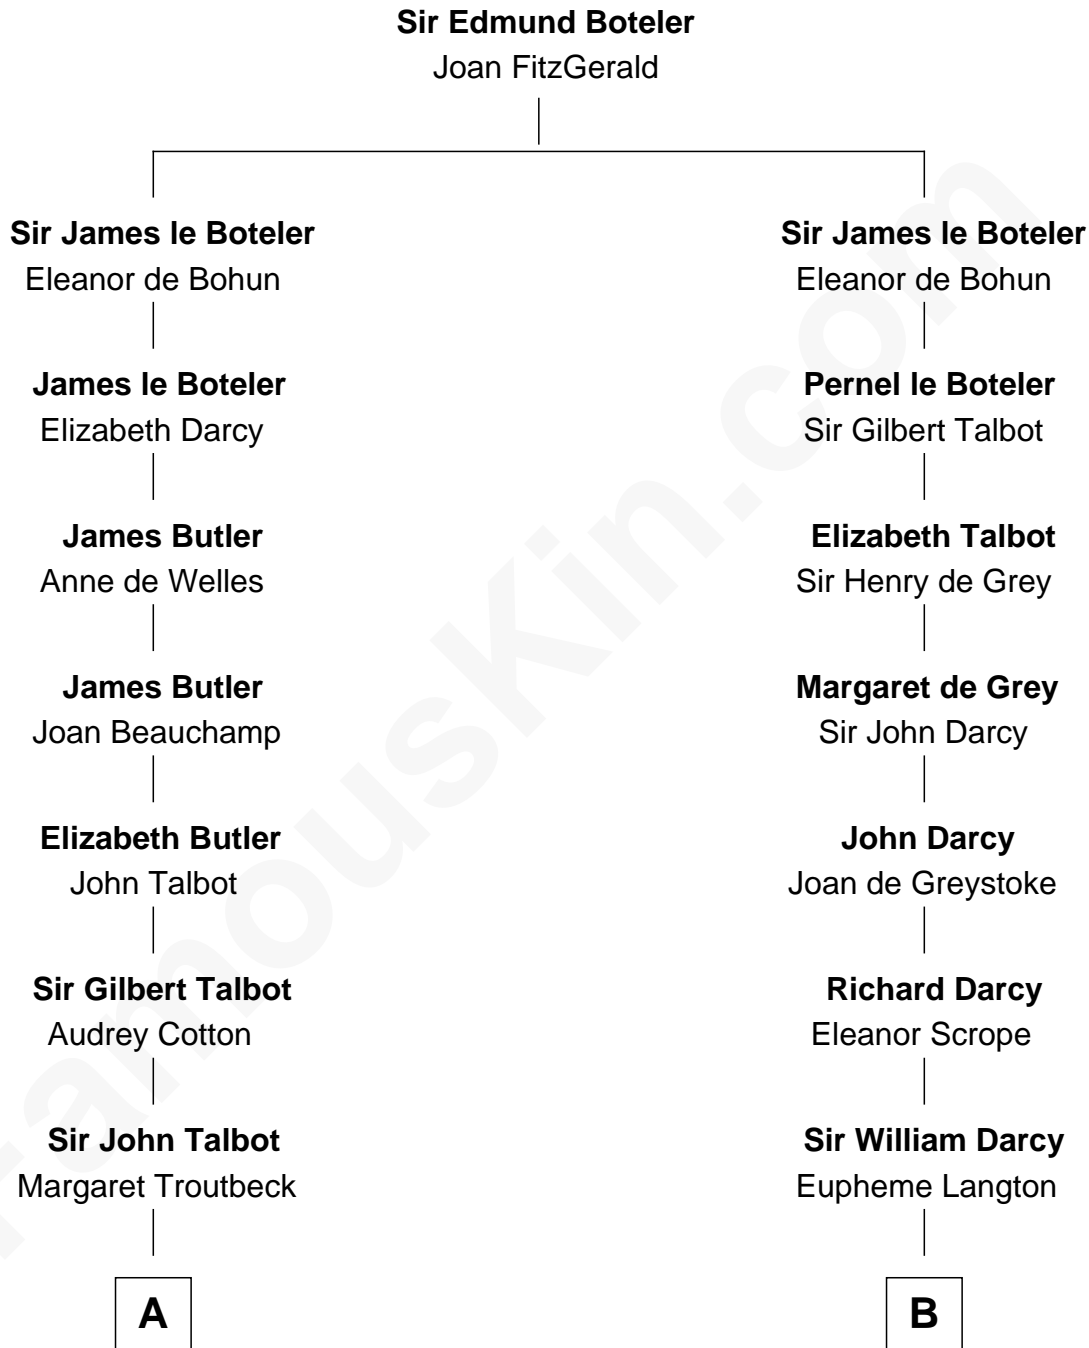

FamousKin.com

Relationship Chart of

Prince William

Prince of Wales

15th cousin 6 times removed of

Robert Treat Paine
Signer of the Declaration of Independence

C

Claude George Bowes-Lyon
Cecilia Nina Cavendish-Bentinck

Elizabeth Bowes-Lyon
George VI, King of the United Kingdom

Elizabeth II, Queen of the United Kingdom
Prince Philip of Edinburgh

Charles III, King of the United Kingdom
Princess Diana Frances Spencer

Prince William
Prince of Wales