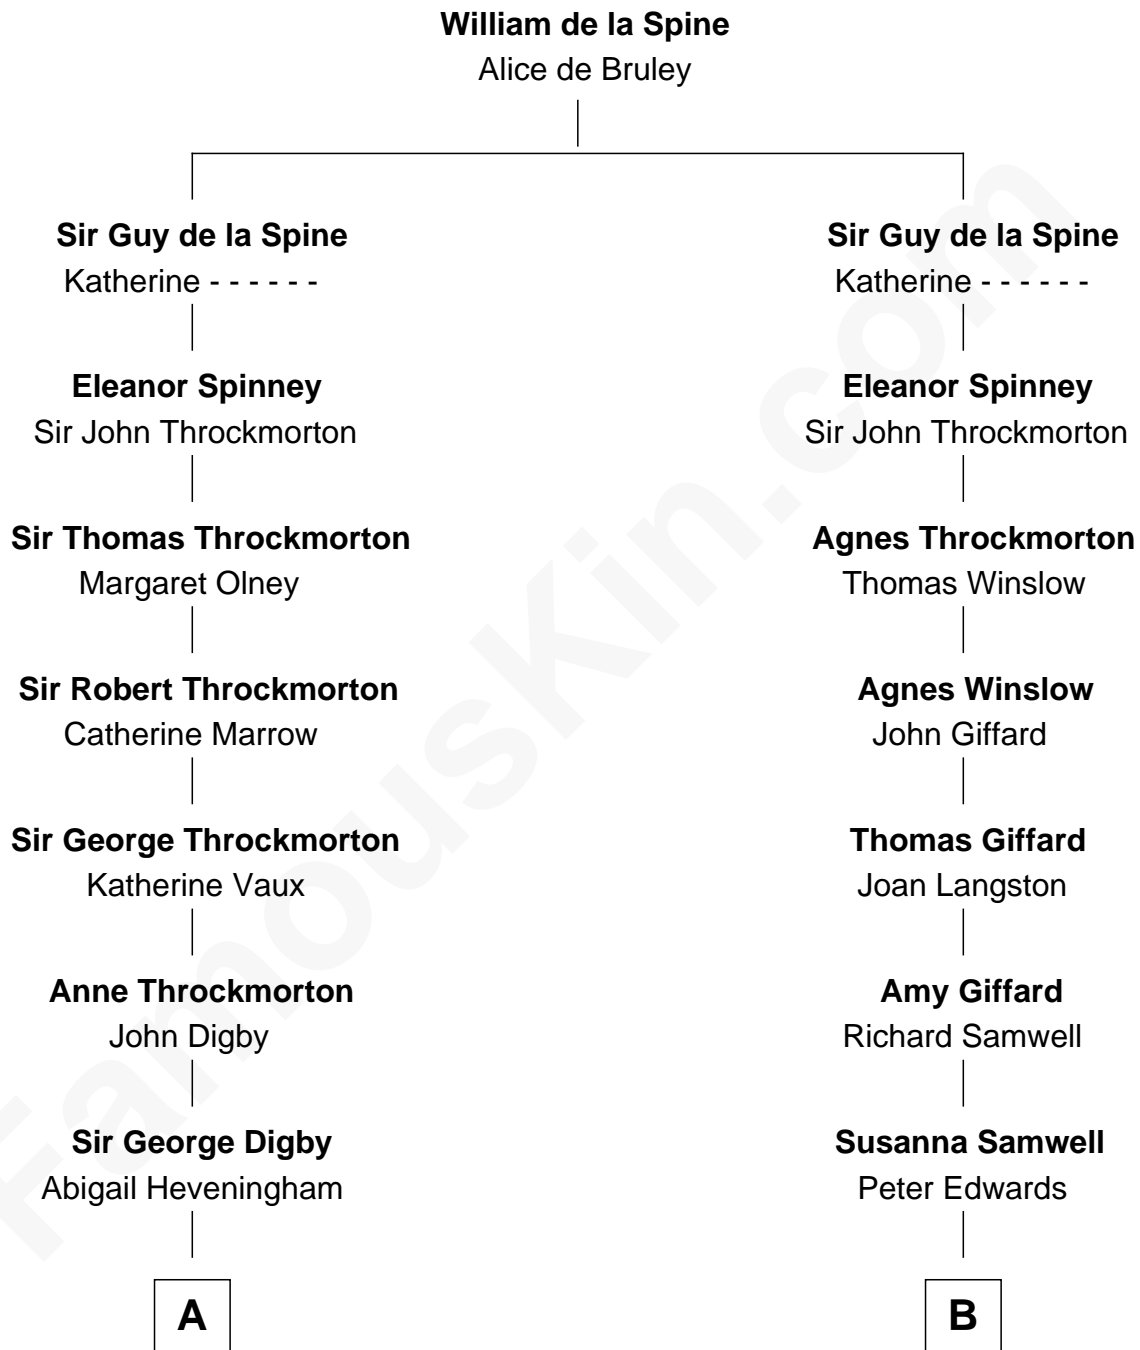

**FamousKin.com**  
**Relationship Chart of**  
**Prince William**  
*Prince of Wales*

17th cousin 2 times removed of

**Louisa May Alcott**  
*Author of Little Women*

**C**

—  
**Edward John Spencer**  
Frances Ruth Burke Roche

—  
**Princess Diana Frances Spencer**  
Charles III, King of the United Kingdom

—  
**Prince William**  
*Prince of Wales*

FamousKin.com