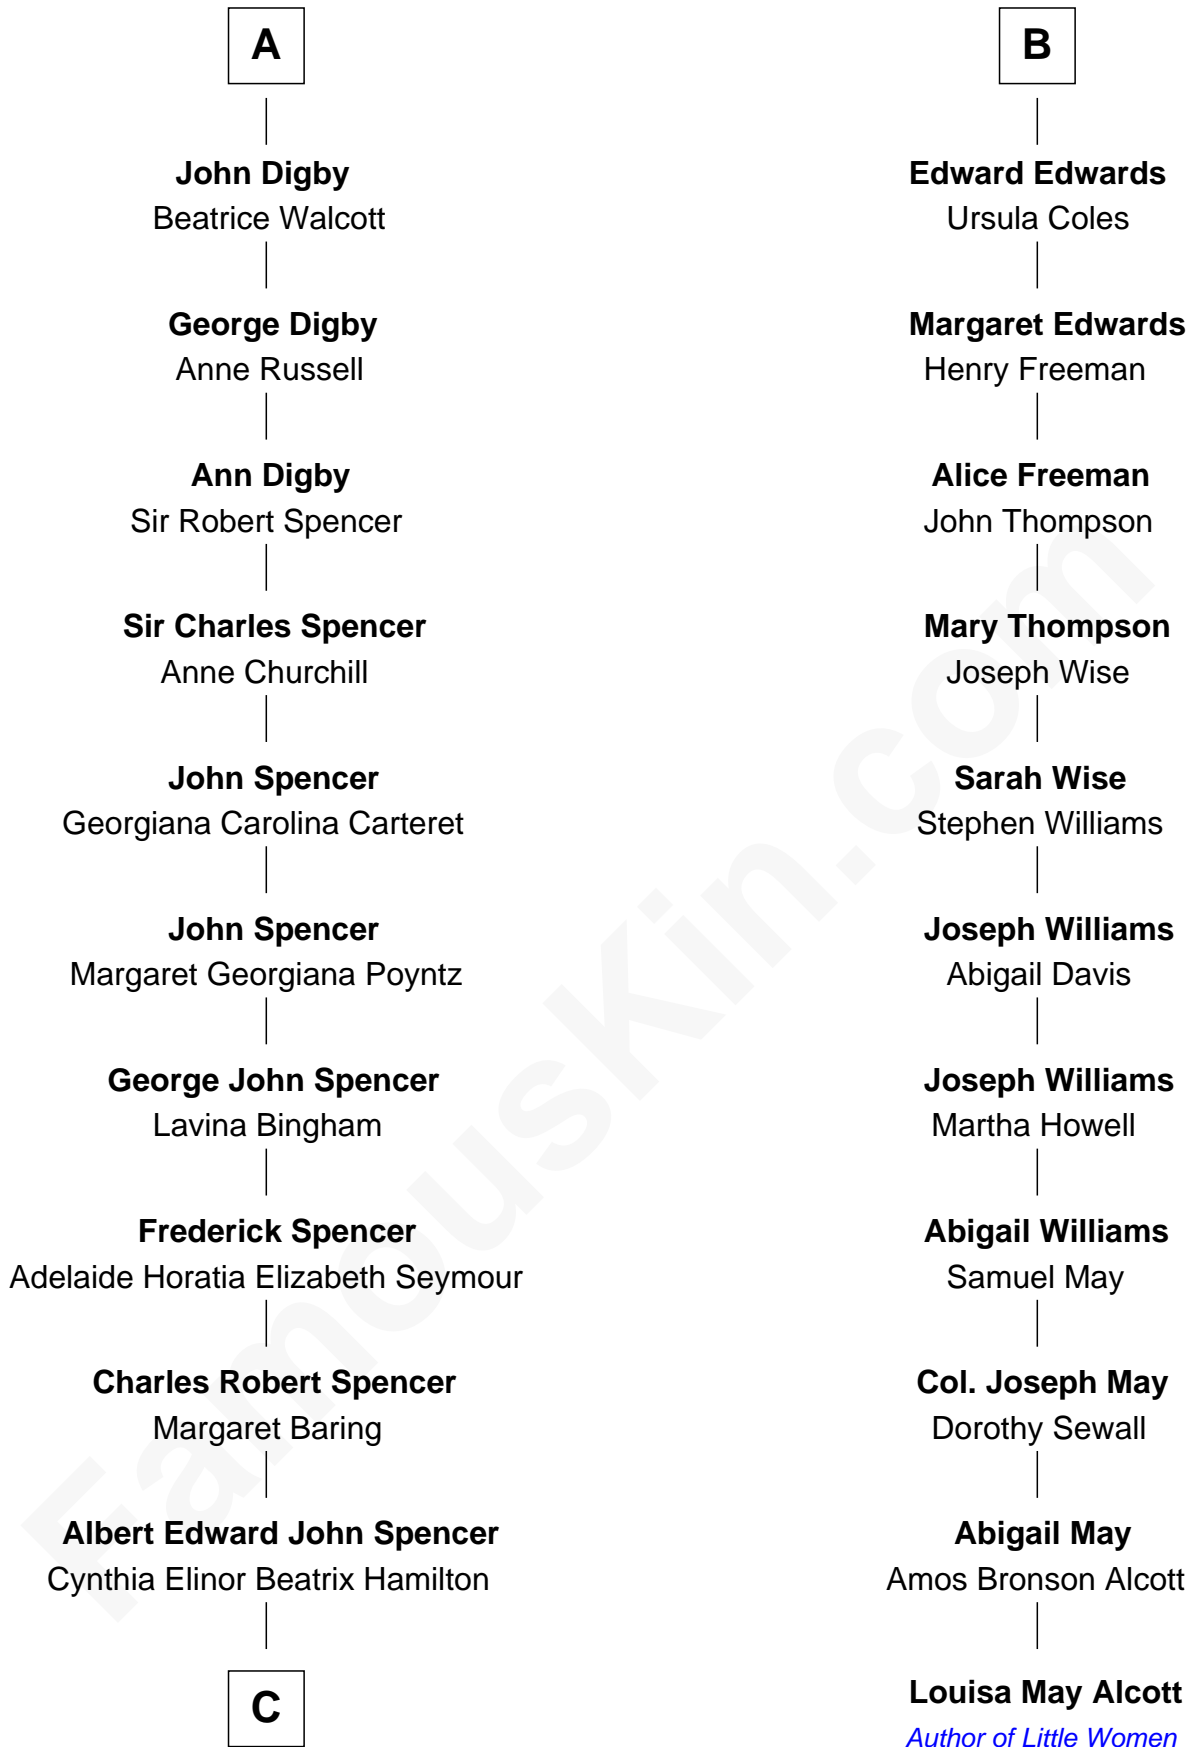

**FamousKin.com**  
**Relationship Chart of**  
**Prince William**  
*Prince of Wales*

17th cousin 2 times removed of

**Louisa May Alcott**  
*Author of Little Women*

**C**

—  
**Edward John Spencer**  
Frances Ruth Burke Roche

—  
**Princess Diana Frances Spencer**  
Charles III, King of the United Kingdom

—  
**Prince William**  
*Prince of Wales*

FamousKin.com