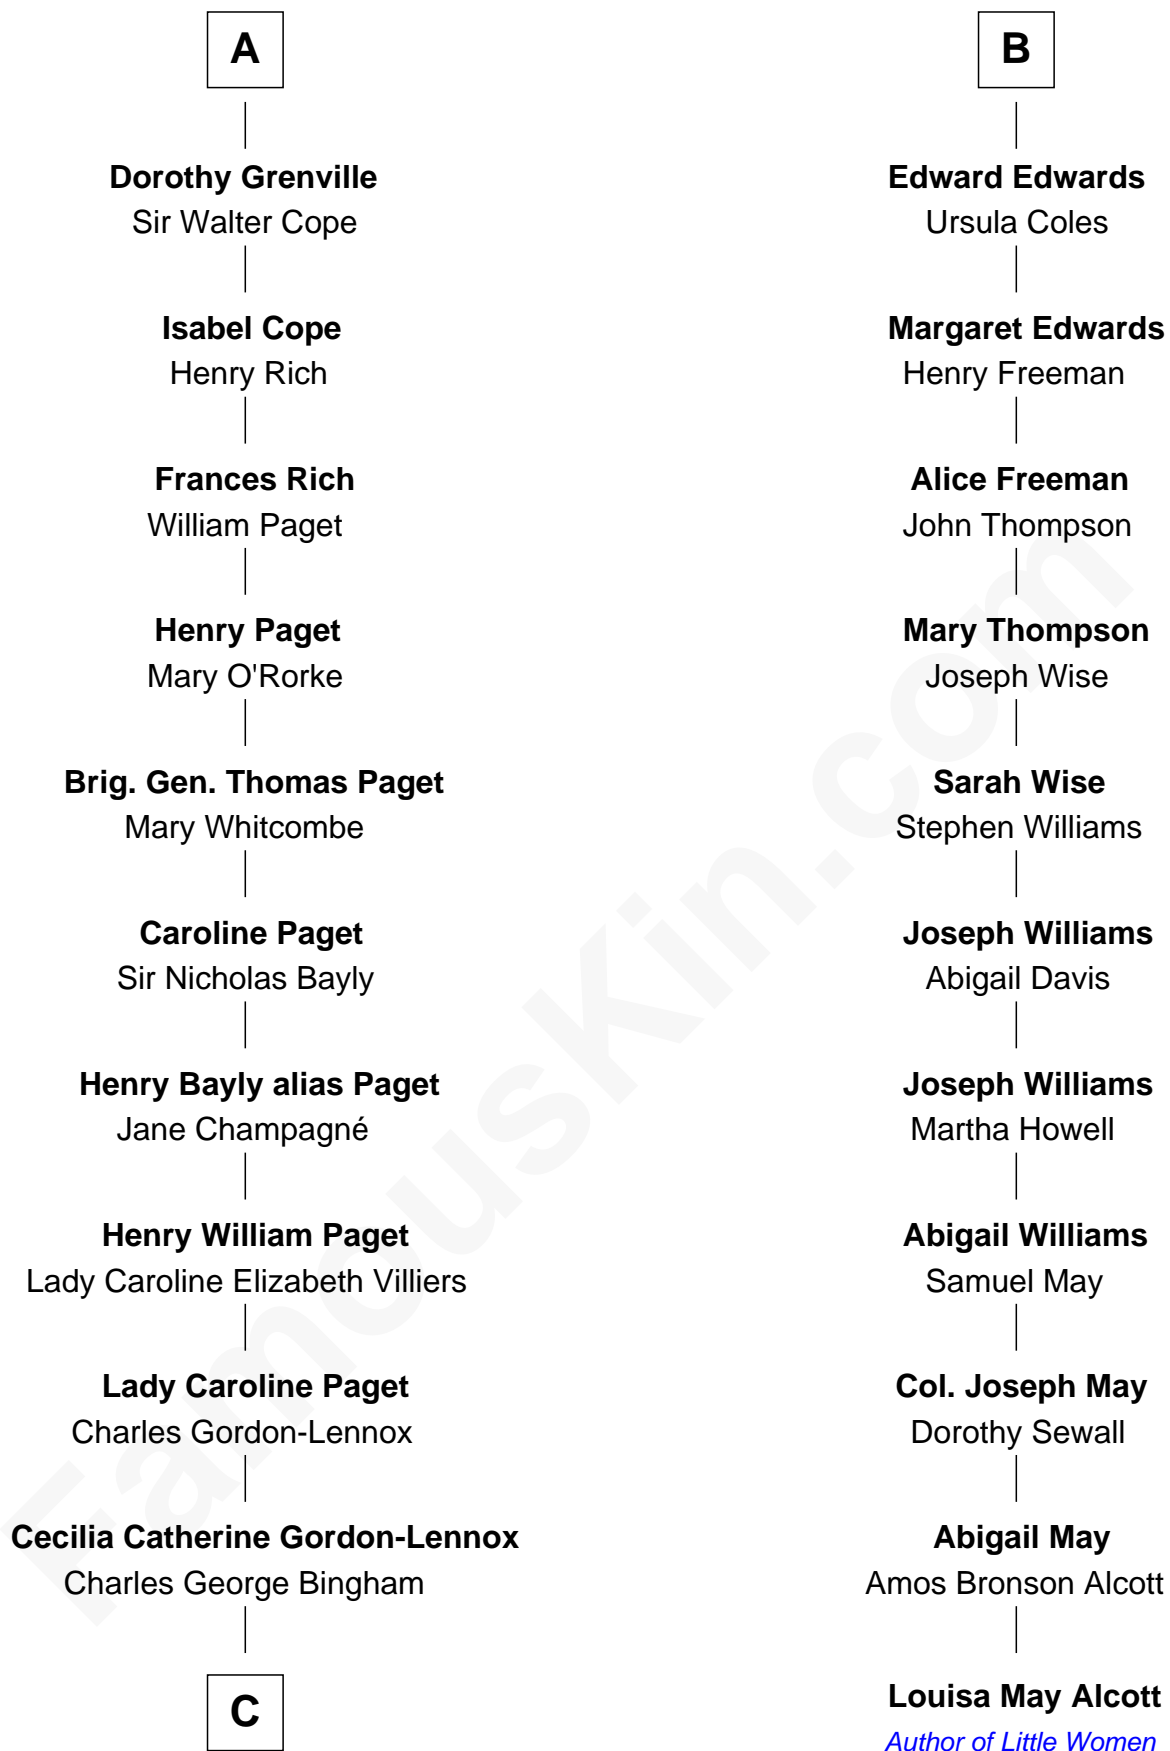

# FamousKin.com Relationship Chart of

**Prince William**

*Prince of Wales*

17th cousin 4 times removed of

**Louisa May Alcott**

*Author of Little Women*

**Sir John Giffard**

Lucy de Morteyn

**Sir Thomas Giffard**  
Elizabeth de Missenden

**Roger Giffard**  
Isabel Stretle

**Thomas Giffard**  
Eleanor Vaux

**John Giffard**  
Agnes Winslow

**Roger Giffard**  
Mary Nanseglos

**John Giffard**  
Dorothy Dannett

**Mary Giffard**  
Richard Grenville

**A**

**Sir Thomas Giffard**  
Elizabeth de Missenden

**Roger Giffard**  
Isabel Stretle

**Thomas Giffard**  
Eleanor Vaux

**John Giffard**  
Agnes Winslow

**Thomas Giffard**  
Joan Langston

**Amy Giffard**  
Richard Samwell

**Susanna Samwell**  
Peter Edwards

**B**

**C**

**Rosalind Cecilia Caroline Bingham**

James Albert Edward Hamilton

**Cynthia Elinor Beatrix Hamilton**

Albert Edward John Spencer