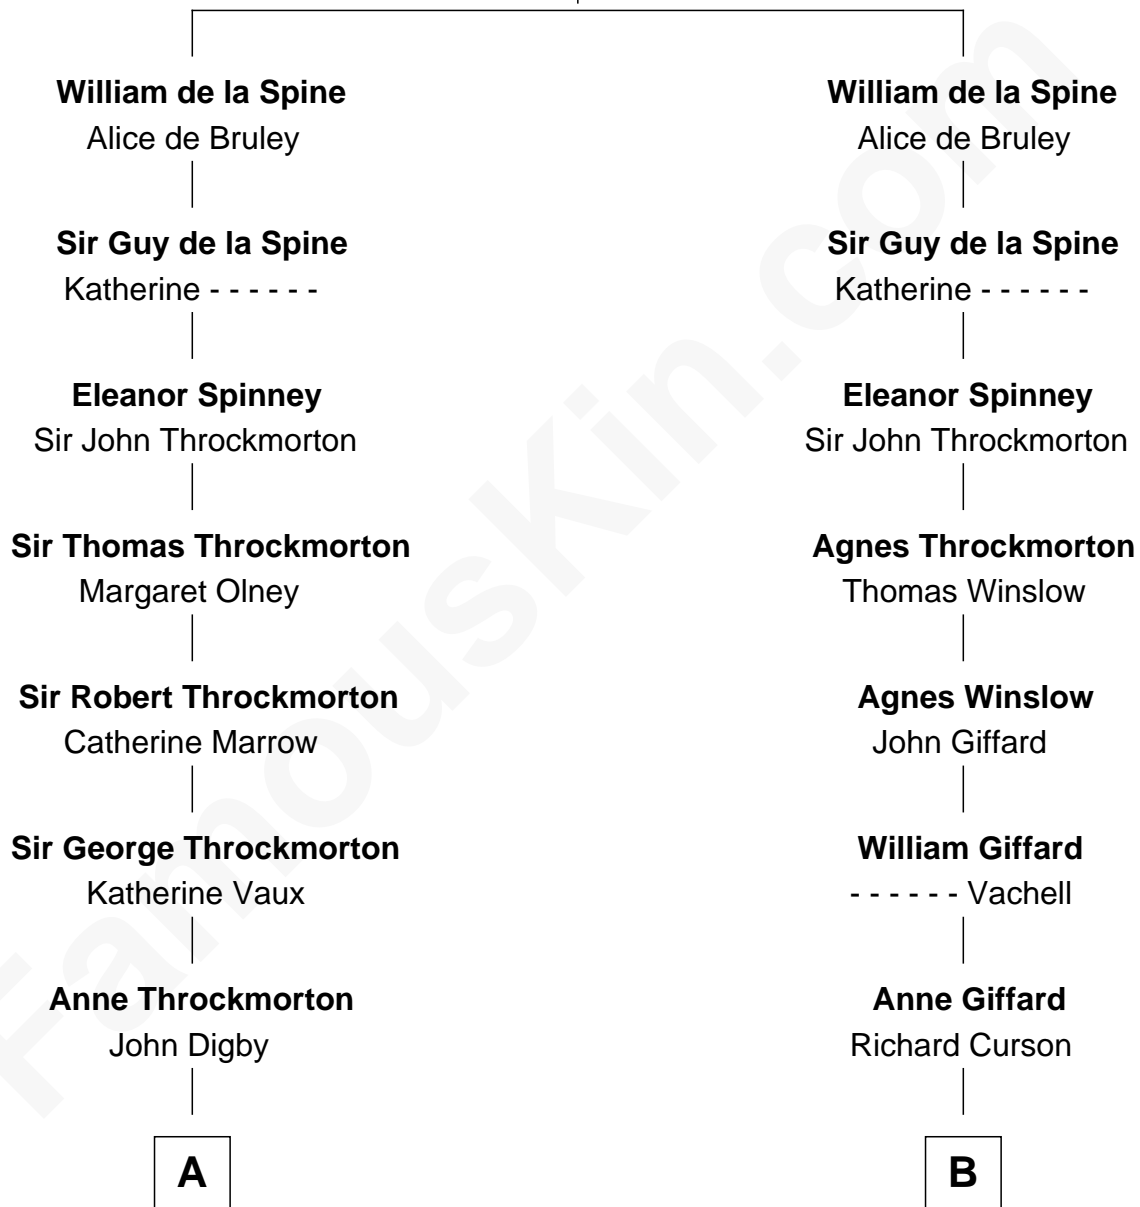

FamousKin.com Relationship Chart of

Prince William

Prince of Wales

16th cousin 4 times removed of

Stephen Crane

Author of The Red Badge of Courage

William de la Spine

Margery Durvassal

A

Sir George Digby
Abigail Heveningham

John Digby
Beatrice Walcott

George Digby
Anne Russell

Ann Digby
Sir Robert Spencer

Sir Charles Spencer
Anne Churchill

John Spencer
Georgiana Carolina Carteret

John Spencer
Margaret Georgiana Poyntz

George John Spencer
Lavina Bingham

Frederick Spencer
Adelaide Horatia Elizabeth Seymour

Charles Robert Spencer
Margaret Baring

C

B

Catherine Curson
Edmund Townley

Francis Townley
Catherine Forster

Nicholas Townley
Joanna White