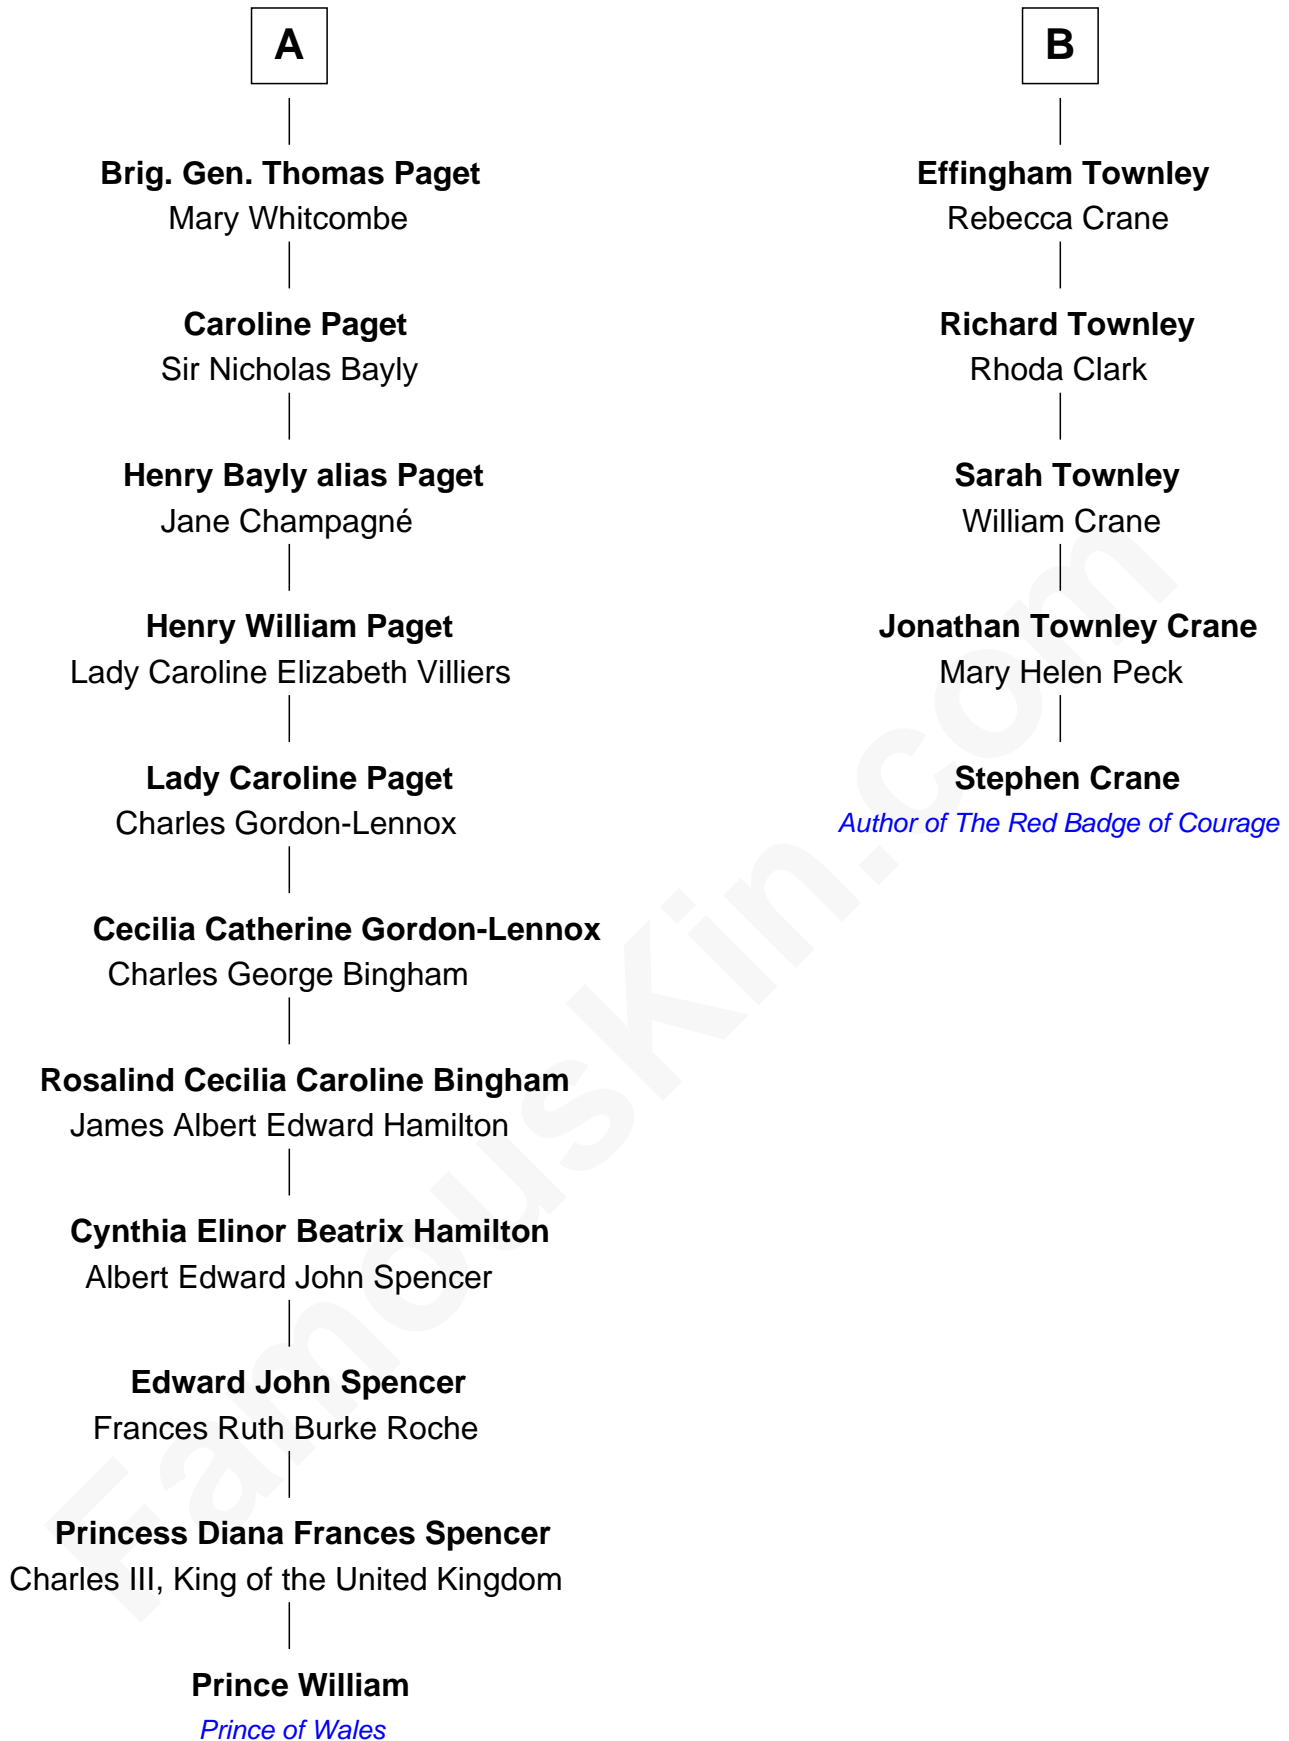

FamousKin.com Relationship Chart of

Prince William

Prince of Wales

11th cousin 6 times removed of

Stephen Crane

Author of The Red Badge of Courage

John Giffard
Agnes Winslow

Roger Giffard
Mary Nanseglos

John Giffard
Dorothy Dannett

Mary Giffard
Richard Grenville

Dorothy Grenville
Sir Walter Cope

Isabel Cope
Henry Rich

Frances Rich
William Paget

Henry Paget
Mary O'Rorke

A

William Giffard
----- Vachell

Anne Giffard
Richard Curson

Catherine Curson
Edmund Townley

Francis Townley
Catherine Forster

Nicholas Townley
Joanna White

Col. Richard Townley
Elizabeth Smith

Charles Townley
Abigail Evetts

B

William photo by [InSapphoWeTrust](#) [\(CC BY-SA 2.0\)](#)