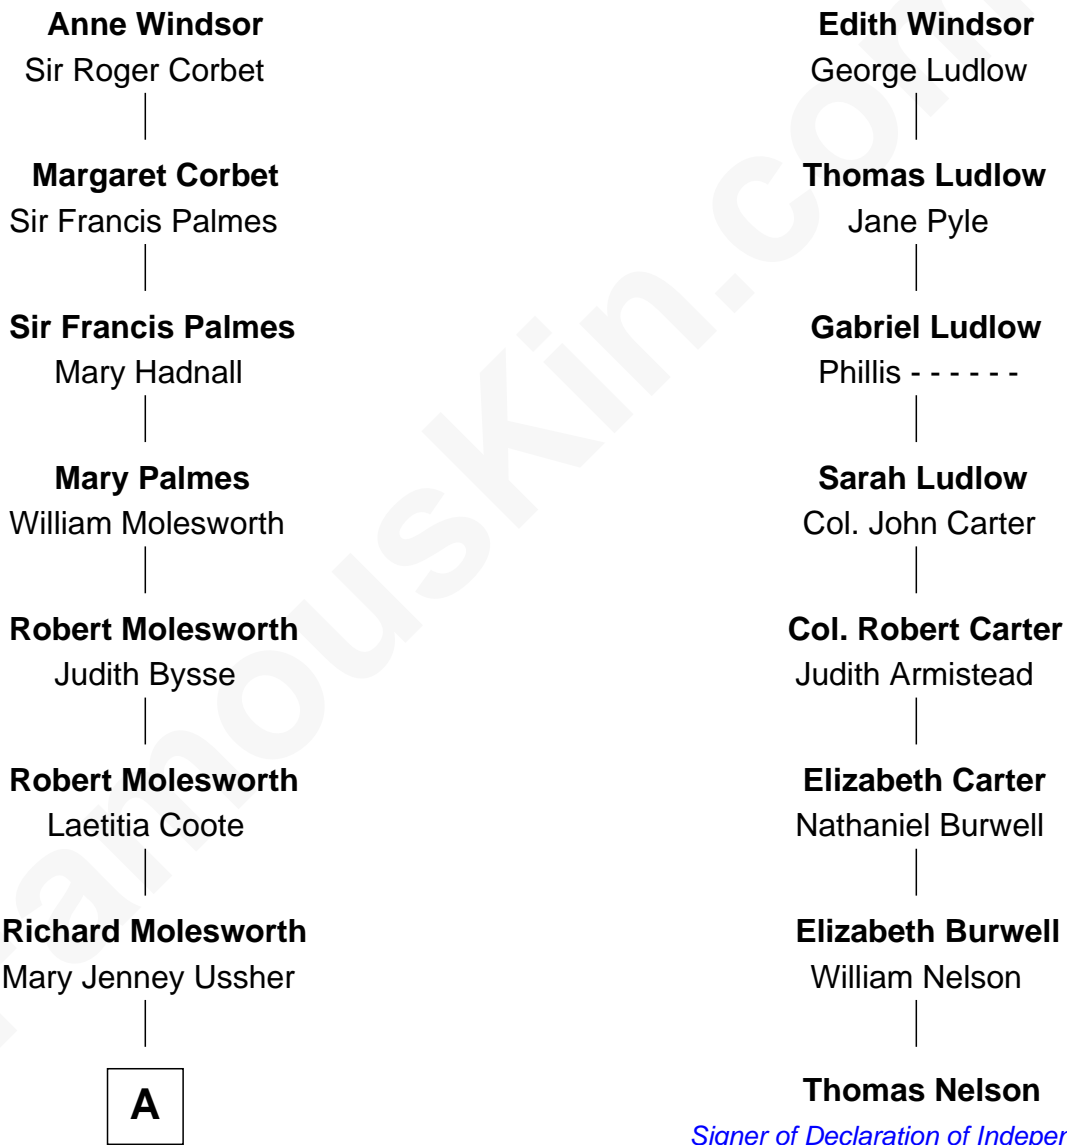

FamousKin.com Relationship Chart of

Prince William

Prince of Wales

7th cousin 8 times removed of

Thomas Nelson

Signer of the Declaration of Independence

Sir Andrews de Windsor

Elizabeth Blount

A

—
Louisa Molesworth

William Brabazon Ponsonby

—
Mary Elizabeth Ponsonby

Charles Grey

—
Elizabeth Grey

John Crocker Bulteel

—
Louisa Emily Charlotte Bulteel