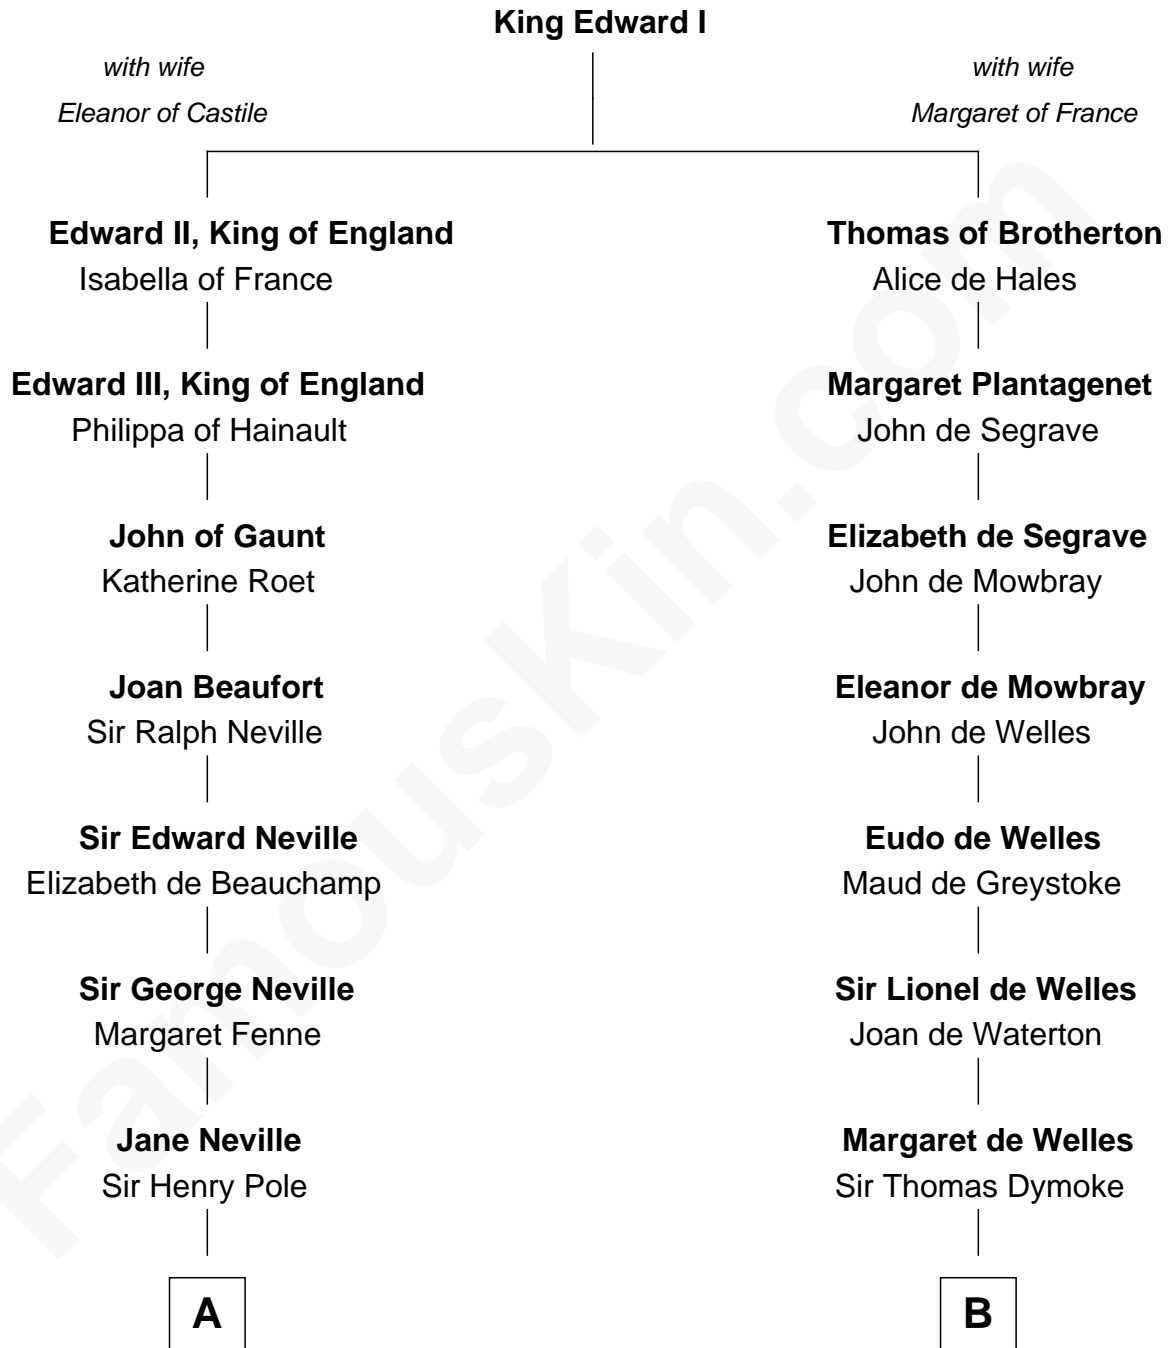

FamousKin.com
Relationship Chart of
Prince William
Prince of Wales

15th cousin 6 times removed of

Thomas Nelson
Signer of the Declaration of Independence

A

Katherine Pole
Sir Francis Hastings

Frances Hastings
Sir Henry Compton