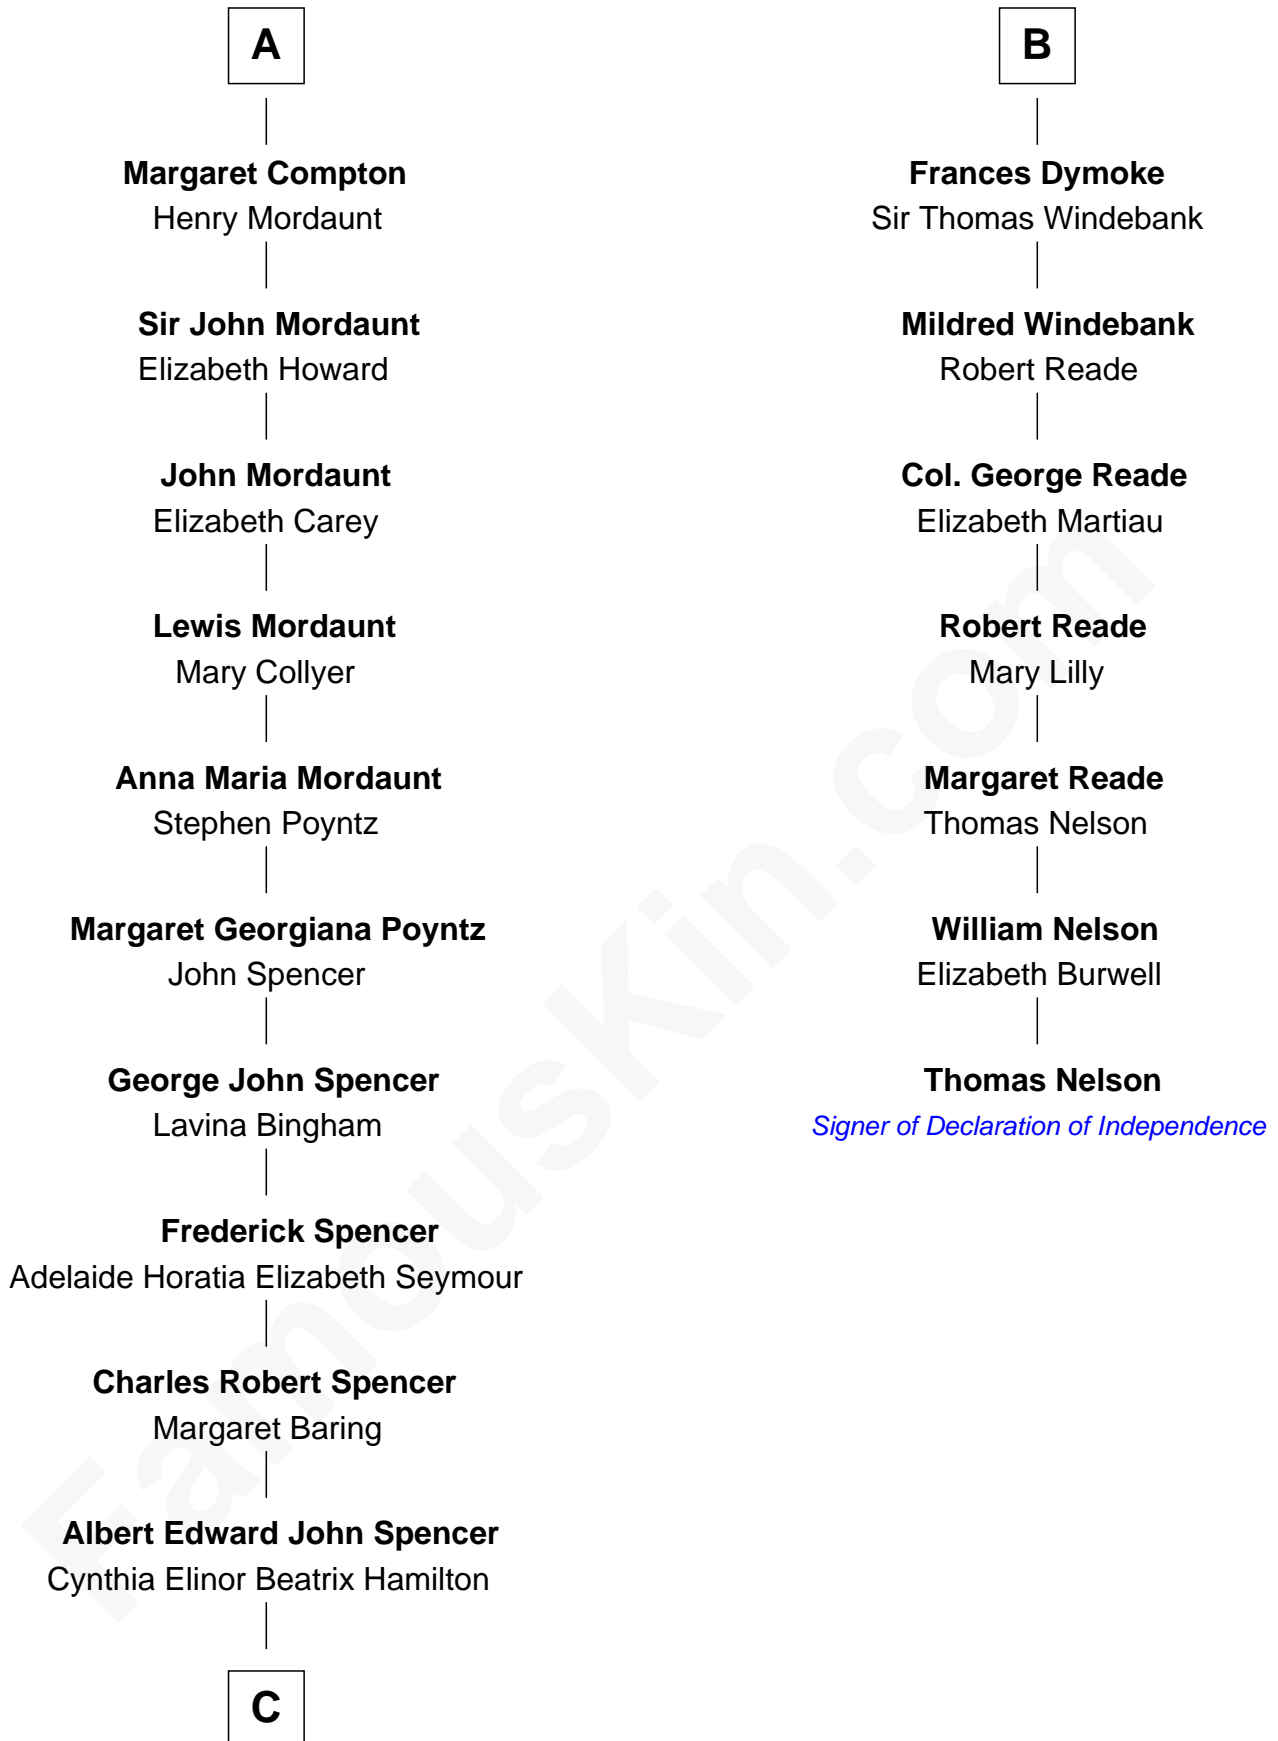

FamousKin.com
Relationship Chart of
Prince William
Prince of Wales

13th cousin 6 times removed of

Thomas Nelson
Signer of the Declaration of Independence

Sir Paon de Roet

C

Edward John Spencer
Frances Ruth Burke Roche

Princess Diana Frances Spencer
Charles III, King of the United Kingdom

Prince William
Prince of Wales

FamousKin.com