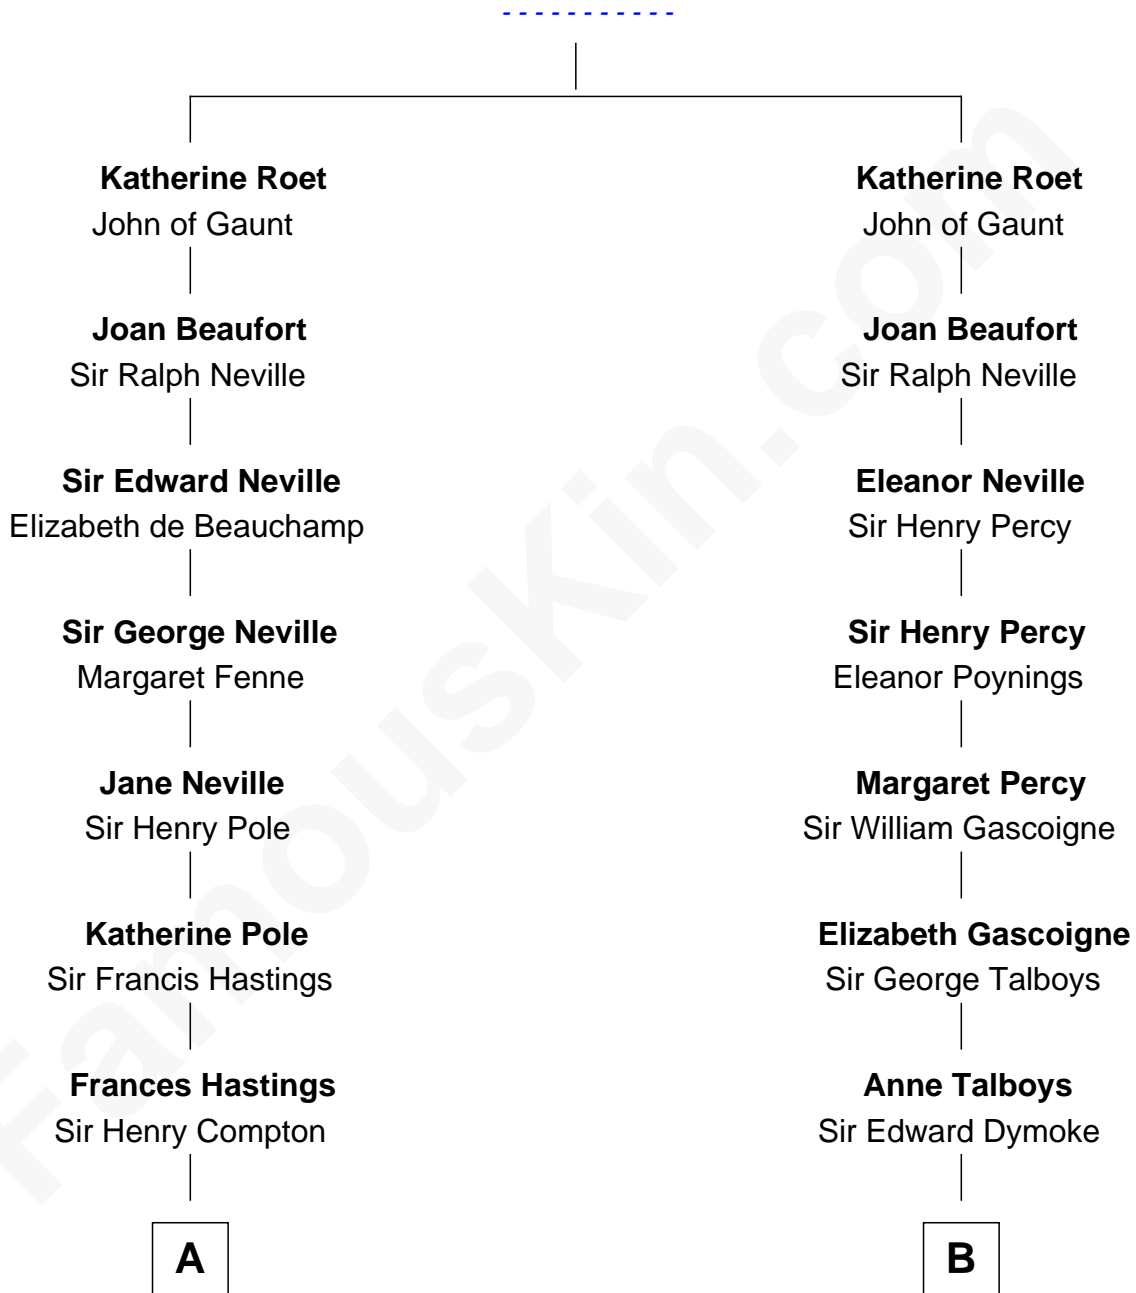

FamousKin.com
Relationship Chart of
Prince William
Prince of Wales

13th cousin 6 times removed of

Thomas Nelson
Signer of the Declaration of Independence

Sir Paon de Roet

C

Edward John Spencer
Frances Ruth Burke Roche

Princess Diana Frances Spencer
Charles III, King of the United Kingdom

Prince William
Prince of Wales

FamousKin.com