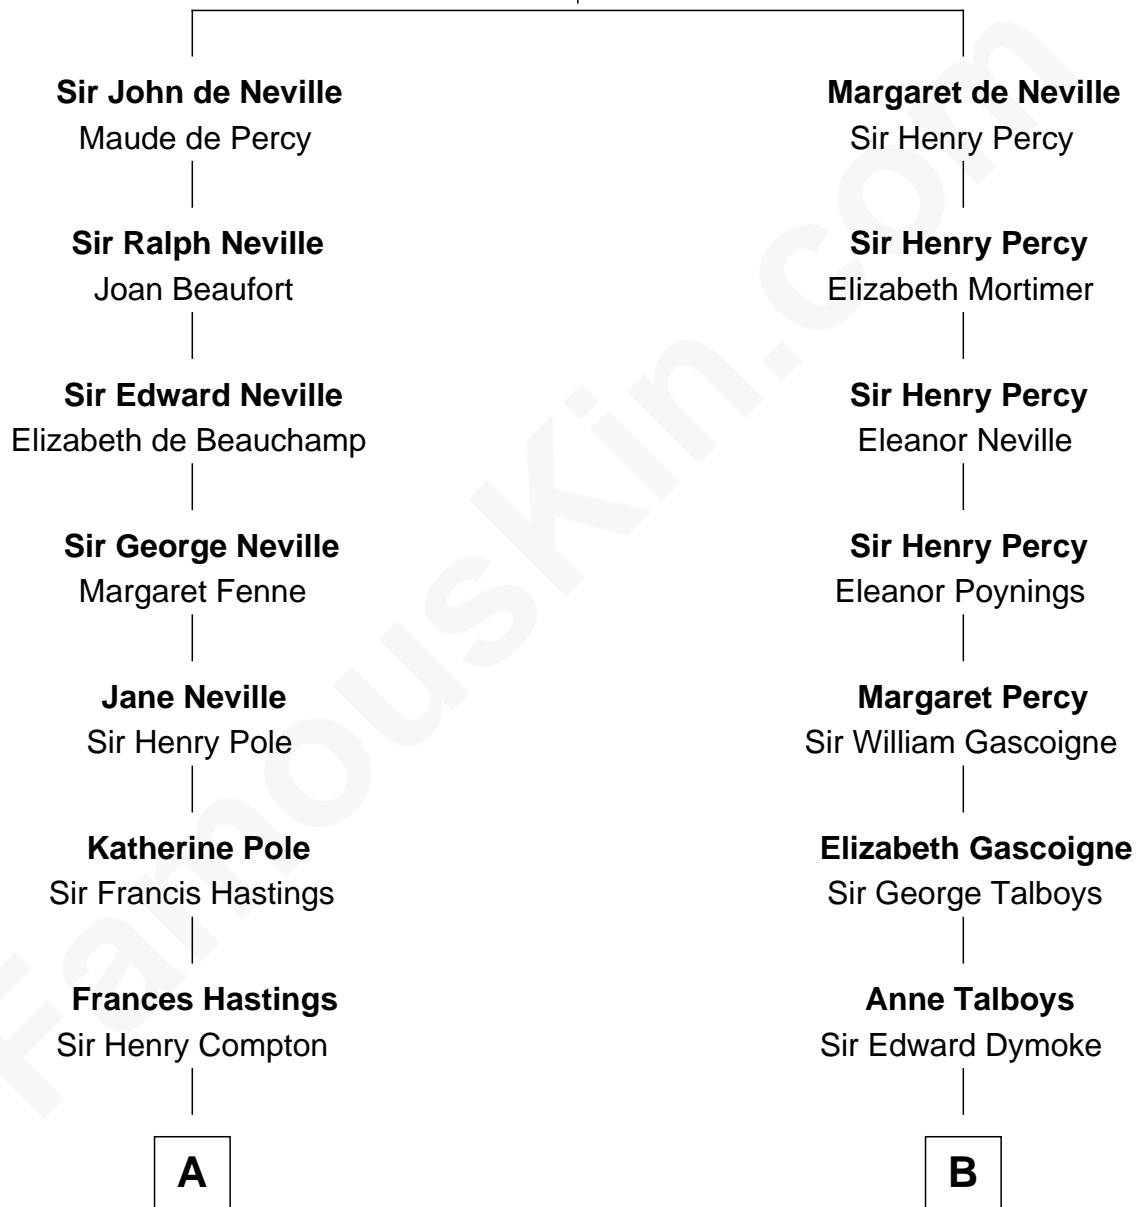

# FamousKin.com Relationship Chart of

**Prince William**

*Prince of Wales*

13th cousin 6 times removed of

**Thomas Nelson**

*Signer of the Declaration of Independence*

**Sir Ralph de Neville**

Alice de Audley

**C**

—  
**Edward John Spencer**  
Frances Ruth Burke Roche

—  
**Princess Diana Frances Spencer**  
Charles III, King of the United Kingdom

—  
**Prince William**  
*Prince of Wales*

FamousKin.com