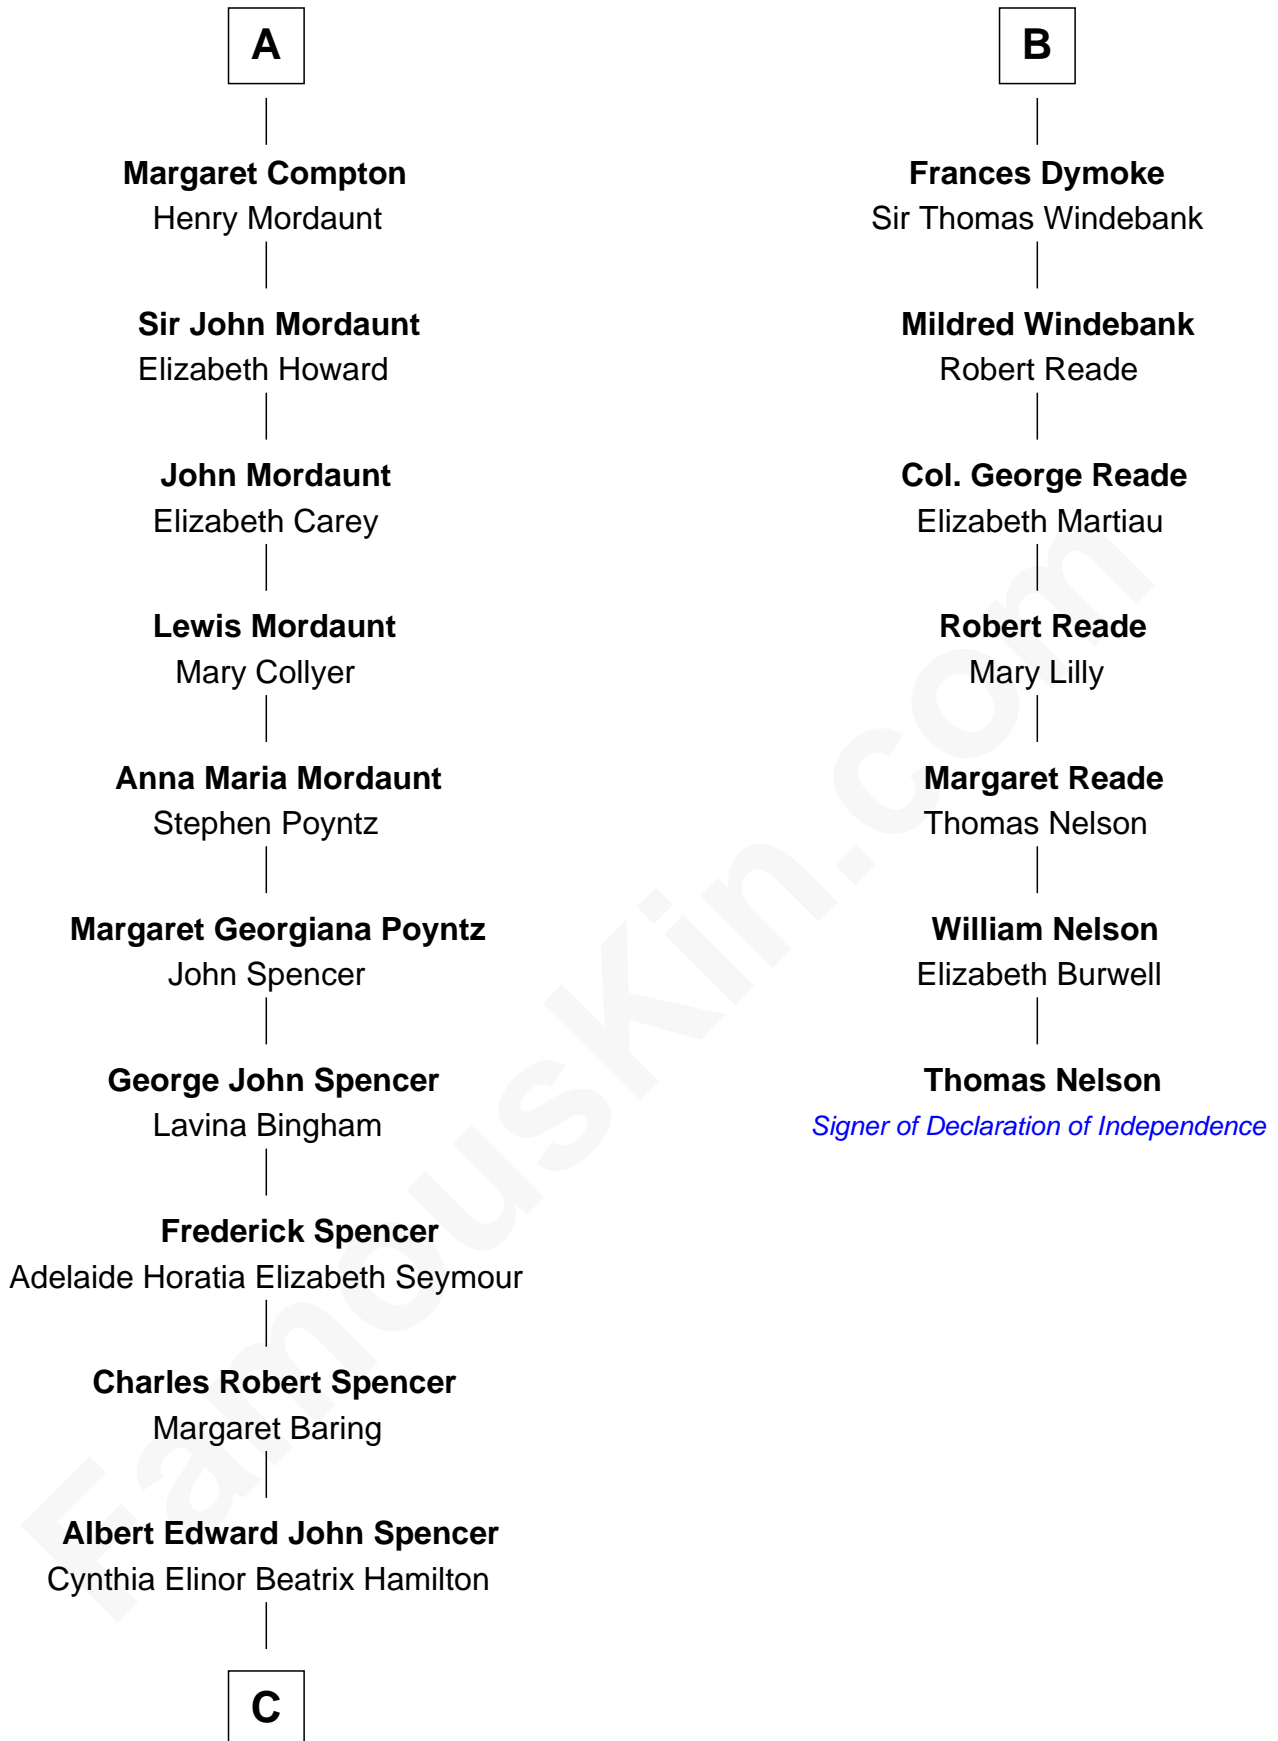

# FamousKin.com Relationship Chart of

**Prince William**

*Prince of Wales*

13th cousin 6 times removed of

**Thomas Nelson**

*Signer of the Declaration of Independence*

**Sir Ralph de Neville**

Alice de Audley

**C**

—  
**Edward John Spencer**  
Frances Ruth Burke Roche

—  
**Princess Diana Frances Spencer**  
Charles III, King of the United Kingdom

—  
**Prince William**  
*Prince of Wales*

FamousKin.com