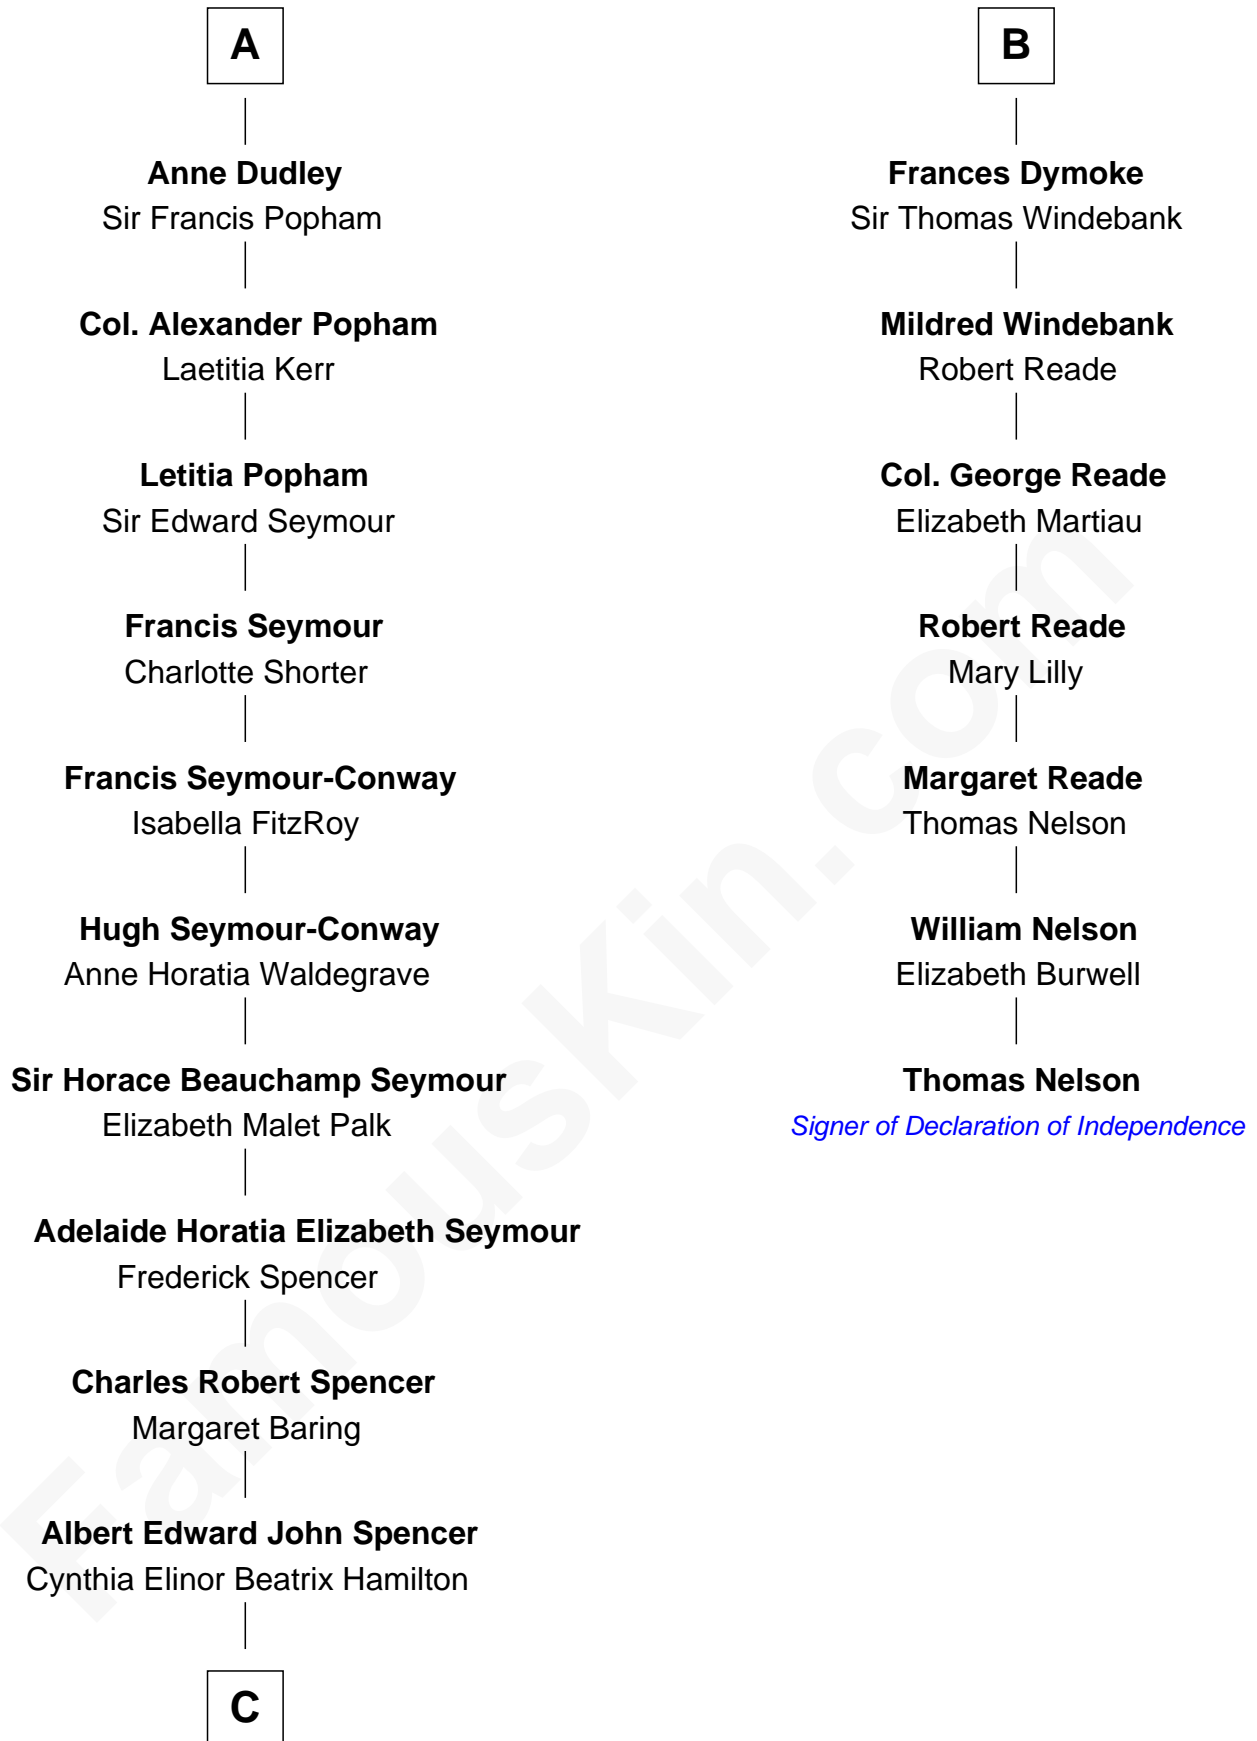

FamousKin.com Relationship Chart of

Prince William

Prince of Wales

13th cousin 6 times removed of

Thomas Nelson

Signer of the Declaration of Independence

Henry de Percy
Mary Plantagenet

Sir Henry Percy
Margaret de Neville

Sir Henry Percy
Elizabeth Mortimer

Sir Henry Percy
Eleanor Neville

Sir Henry Percy
Eleanor Poynings

Margaret Percy
Sir William Gascoigne

Elizabeth Gascoigne
Sir George Talboys

Anne Talboys
Sir Edward Dymoke

B

C

Edward John Spencer
Frances Ruth Burke Roche

Princess Diana Frances Spencer
Charles III, King of the United Kingdom

Prince William
Prince of Wales

FamousKin.com