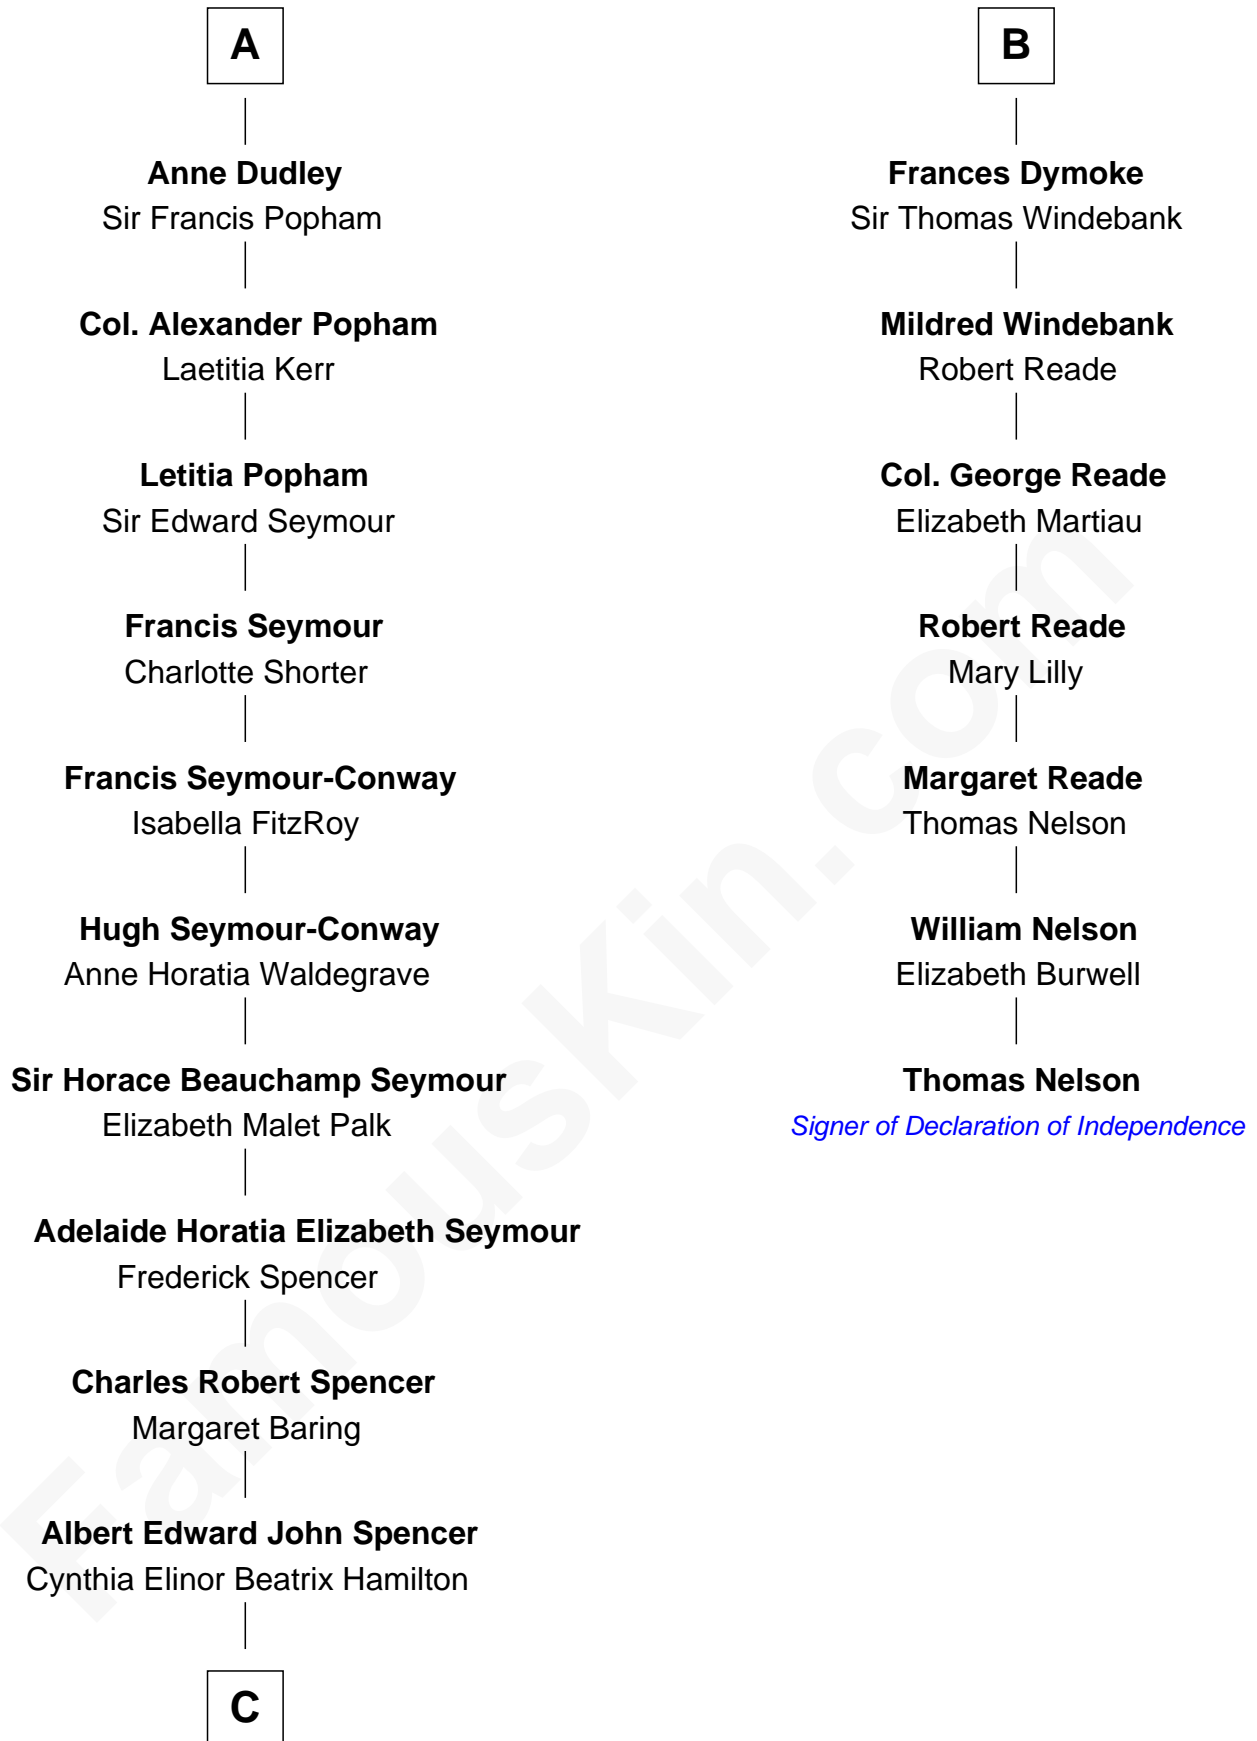

FamousKin.com Relationship Chart of

Prince William

Prince of Wales

13th cousin 6 times removed of

Thomas Nelson

Signer of the Declaration of Independence

Sir Roger de Mortimer

Philippa de Montagu

A

Edmund Mortimer
Philippa Plantagenet

Elizabeth Mortimer
Sir Henry Percy

Sir Henry Percy
Eleanor Neville

Sir Henry Percy
Eleanor Poynings

Margaret Percy
Sir William Gascoigne

Elizabeth Gascoigne
Sir George Talboys

Anne Talboys
Sir Edward Dymoke

B

C

—
Edward John Spencer
Frances Ruth Burke Roche

—
Princess Diana Frances Spencer
Charles III, King of the United Kingdom

—
Prince William
Prince of Wales

FamousKin.com