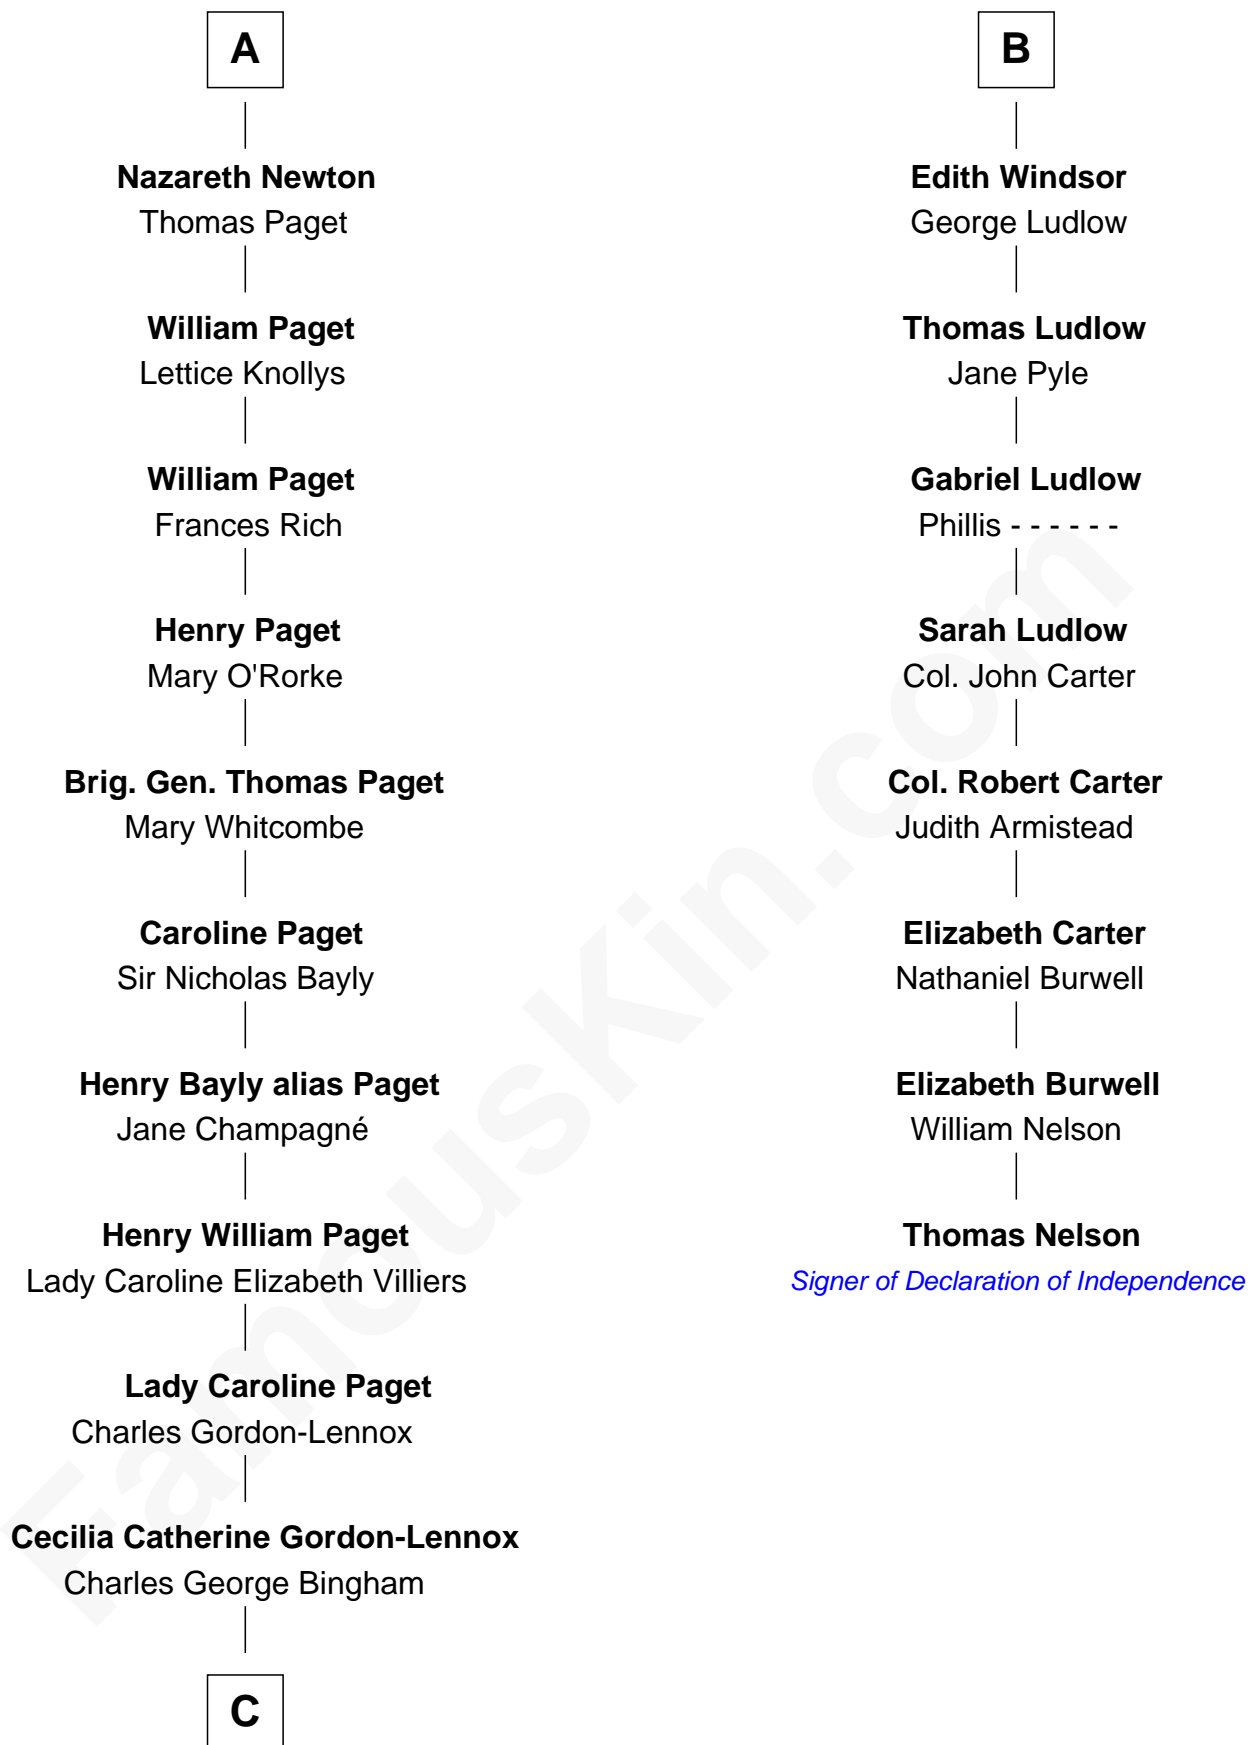

FamousKin.com
Relationship Chart of
Prince William
Prince of Wales

14th cousin 7 times removed of

Thomas Nelson
Signer of the Declaration of Independence

Sir Hugh de Courtenay
 Agnes de St. John

C

Rosalind Cecilia Caroline Bingham

James Albert Edward Hamilton

Cynthia Elinor Beatrix Hamilton

Albert Edward John Spencer

Edward John Spencer

Frances Ruth Burke Roche

Princess Diana Frances Spencer

Charles III, King of the United Kingdom

Prince William