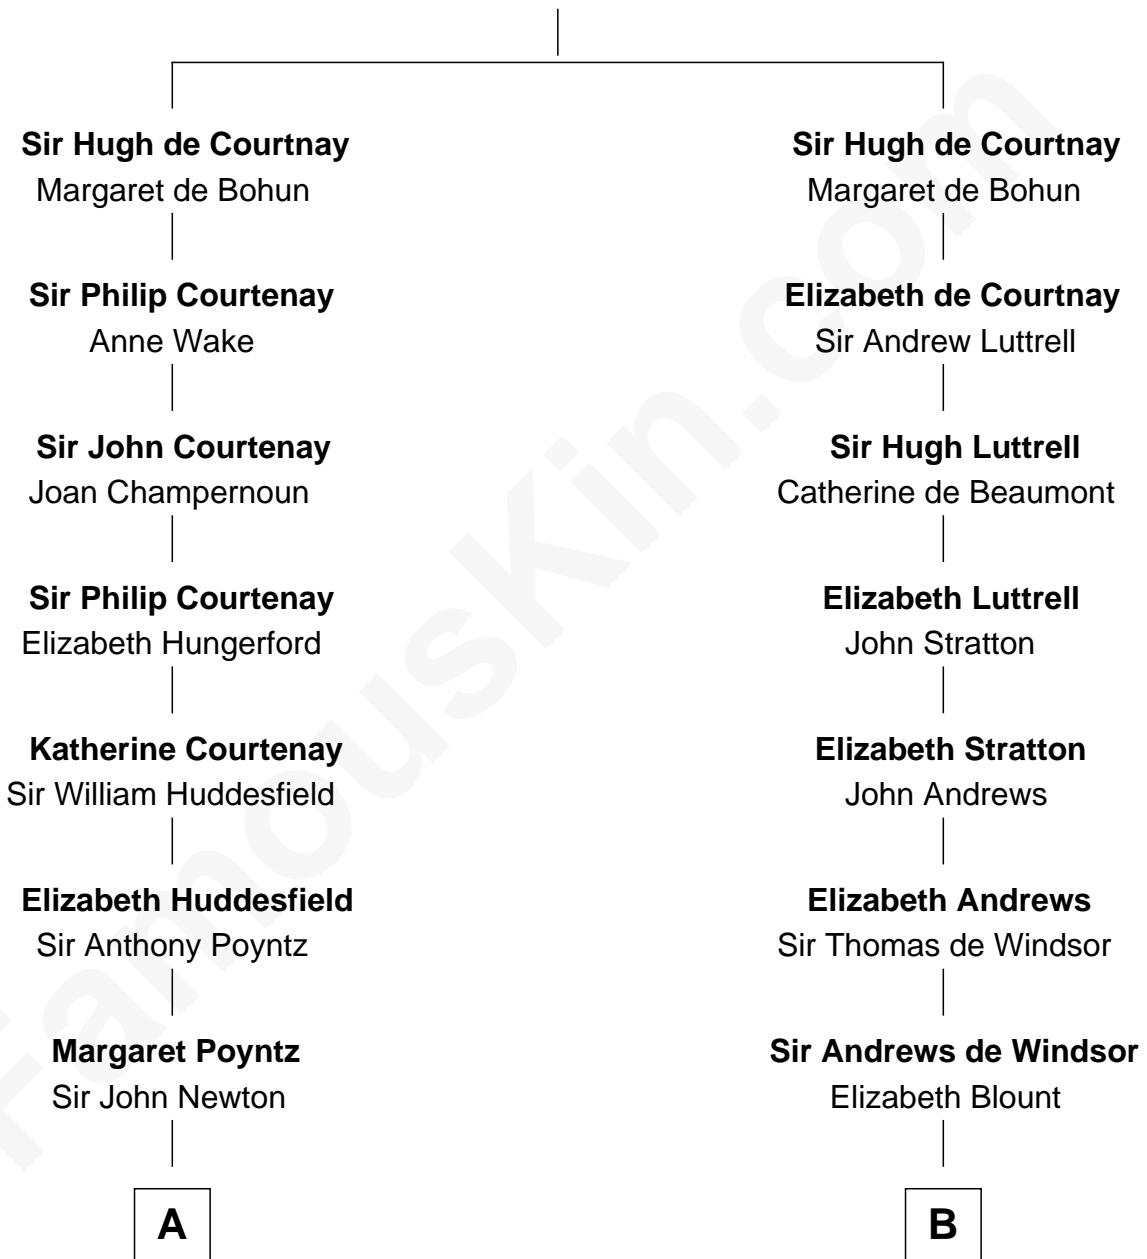

FamousKin.com
Relationship Chart of
Prince William
Prince of Wales

14th cousin 7 times removed of

Thomas Nelson
Signer of the Declaration of Independence

Sir Hugh de Courtenay
 Agnes de St. John

C

Rosalind Cecilia Caroline Bingham

James Albert Edward Hamilton

Cynthia Elinor Beatrix Hamilton

Albert Edward John Spencer

Edward John Spencer

Frances Ruth Burke Roche

Princess Diana Frances Spencer

Charles III, King of the United Kingdom

Prince William

Prince of Wales