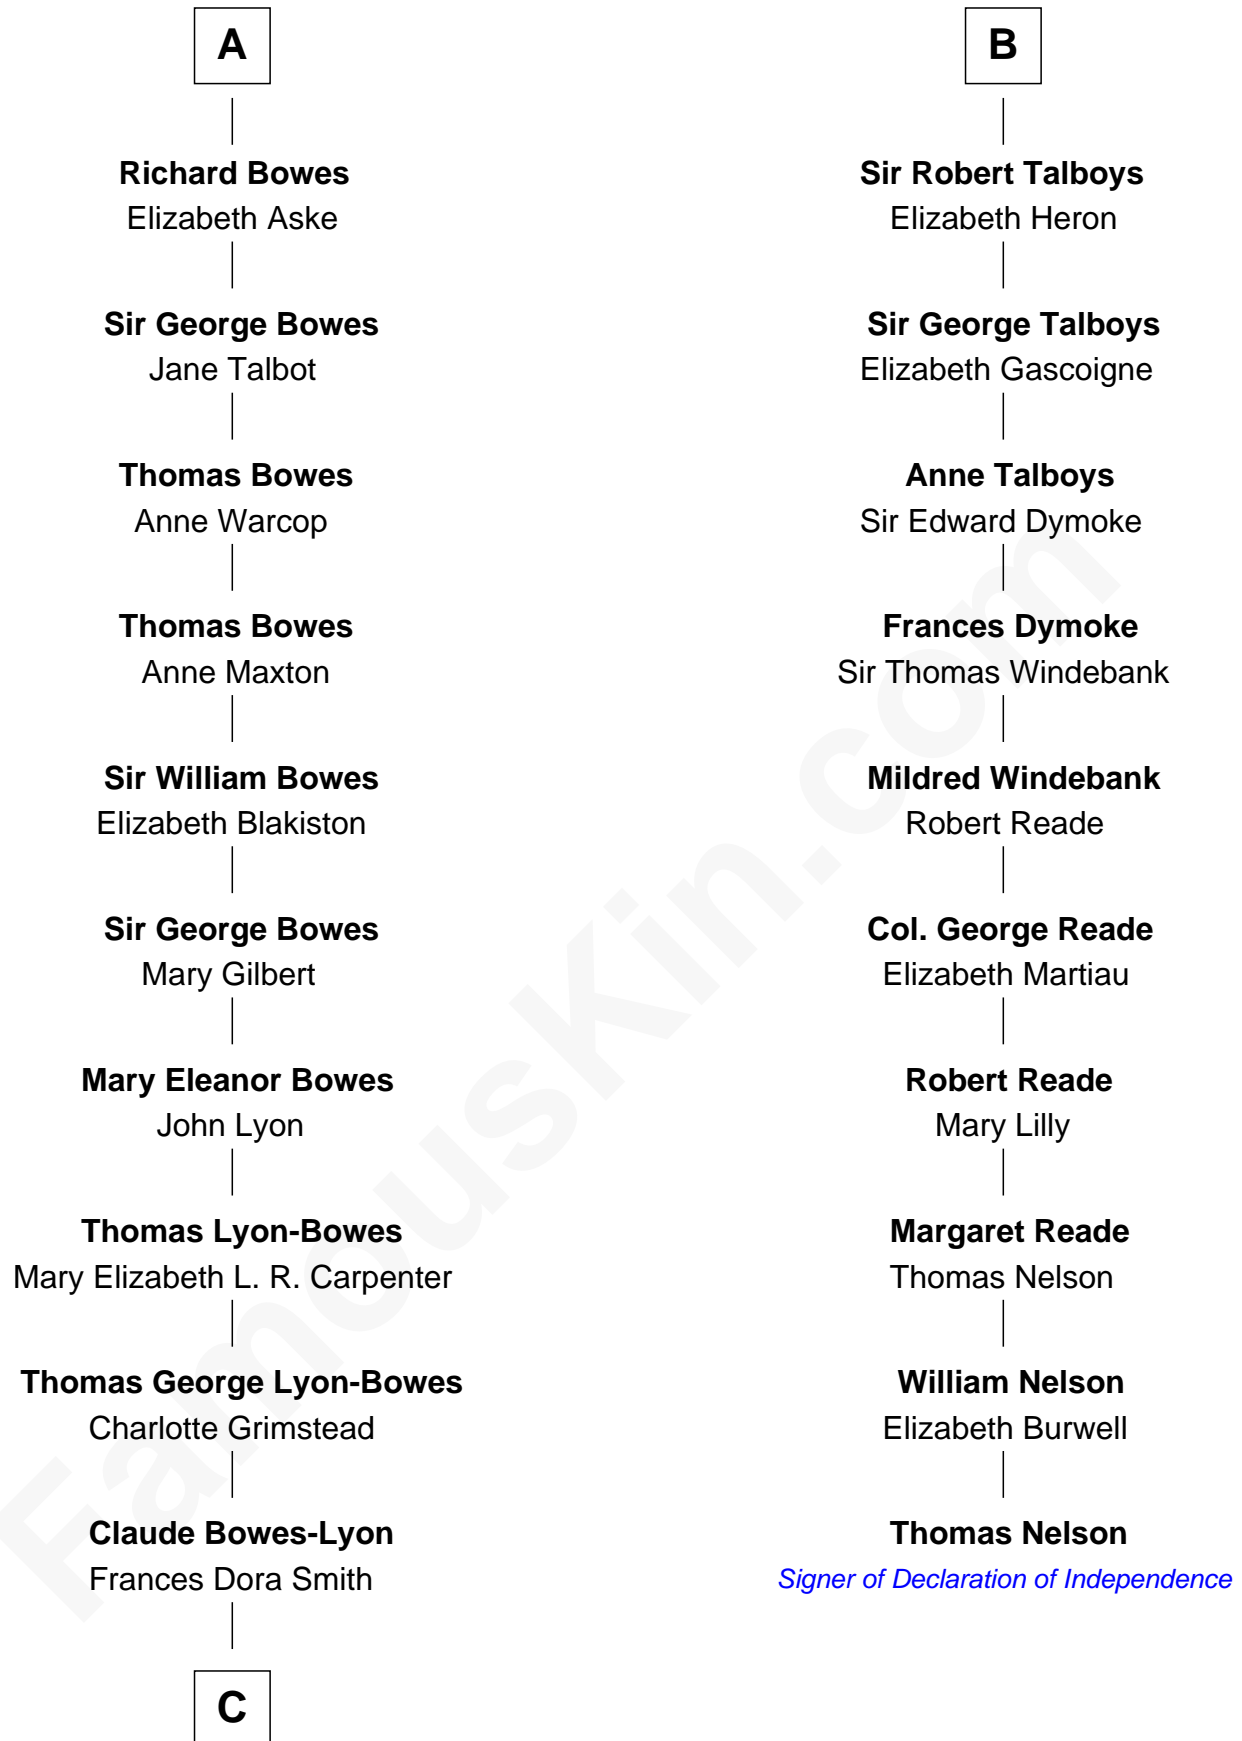

FamousKin.com Relationship Chart of

Prince William

Prince of Wales

16th cousin 5 times removed of

Thomas Nelson

Signer of the Declaration of Independence

C

Claude George Bowes-Lyon
Cecilia Nina Cavendish-Bentinck

Elizabeth Bowes-Lyon
George VI, King of the United Kingdom

Elizabeth II, Queen of the United Kingdom
Prince Philip of Edinburgh

Charles III, King of the United Kingdom
Princess Diana Frances Spencer

Prince William
Prince of Wales