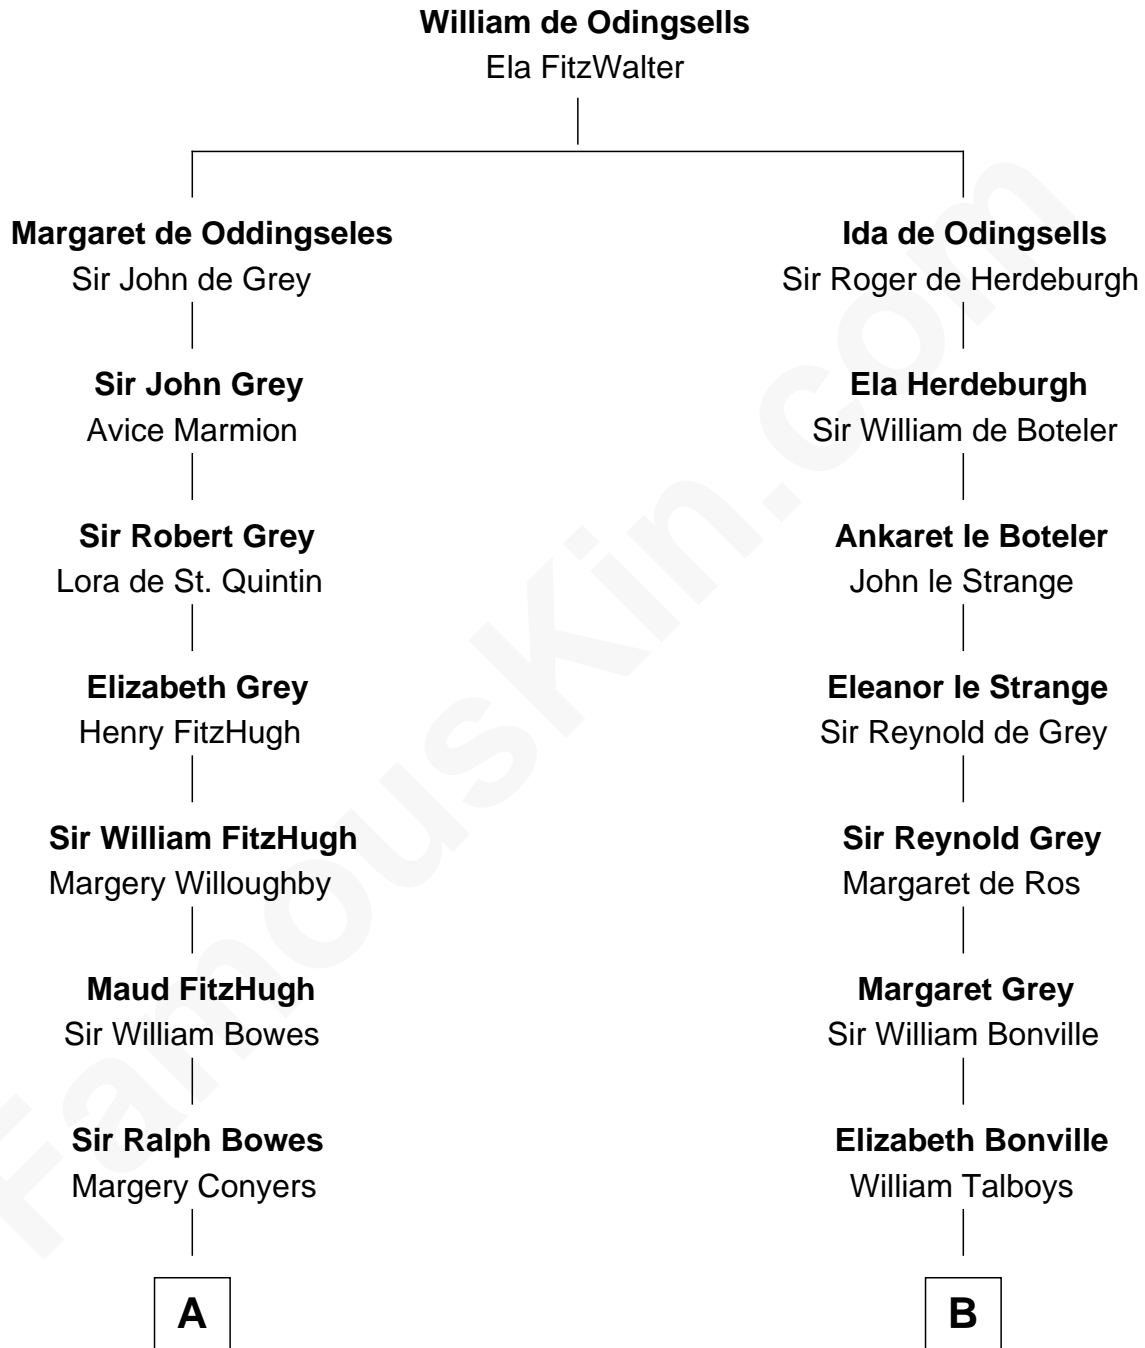

FamousKin.com Relationship Chart of

Prince William

Prince of Wales

16th cousin 5 times removed of

Thomas Nelson

Signer of the Declaration of Independence

C

Claude George Bowes-Lyon
Cecilia Nina Cavendish-Bentinck

Elizabeth Bowes-Lyon
George VI, King of the United Kingdom

Elizabeth II, Queen of the United Kingdom
Prince Philip of Edinburgh

Charles III, King of the United Kingdom
Princess Diana Frances Spencer

Prince William
Prince of Wales