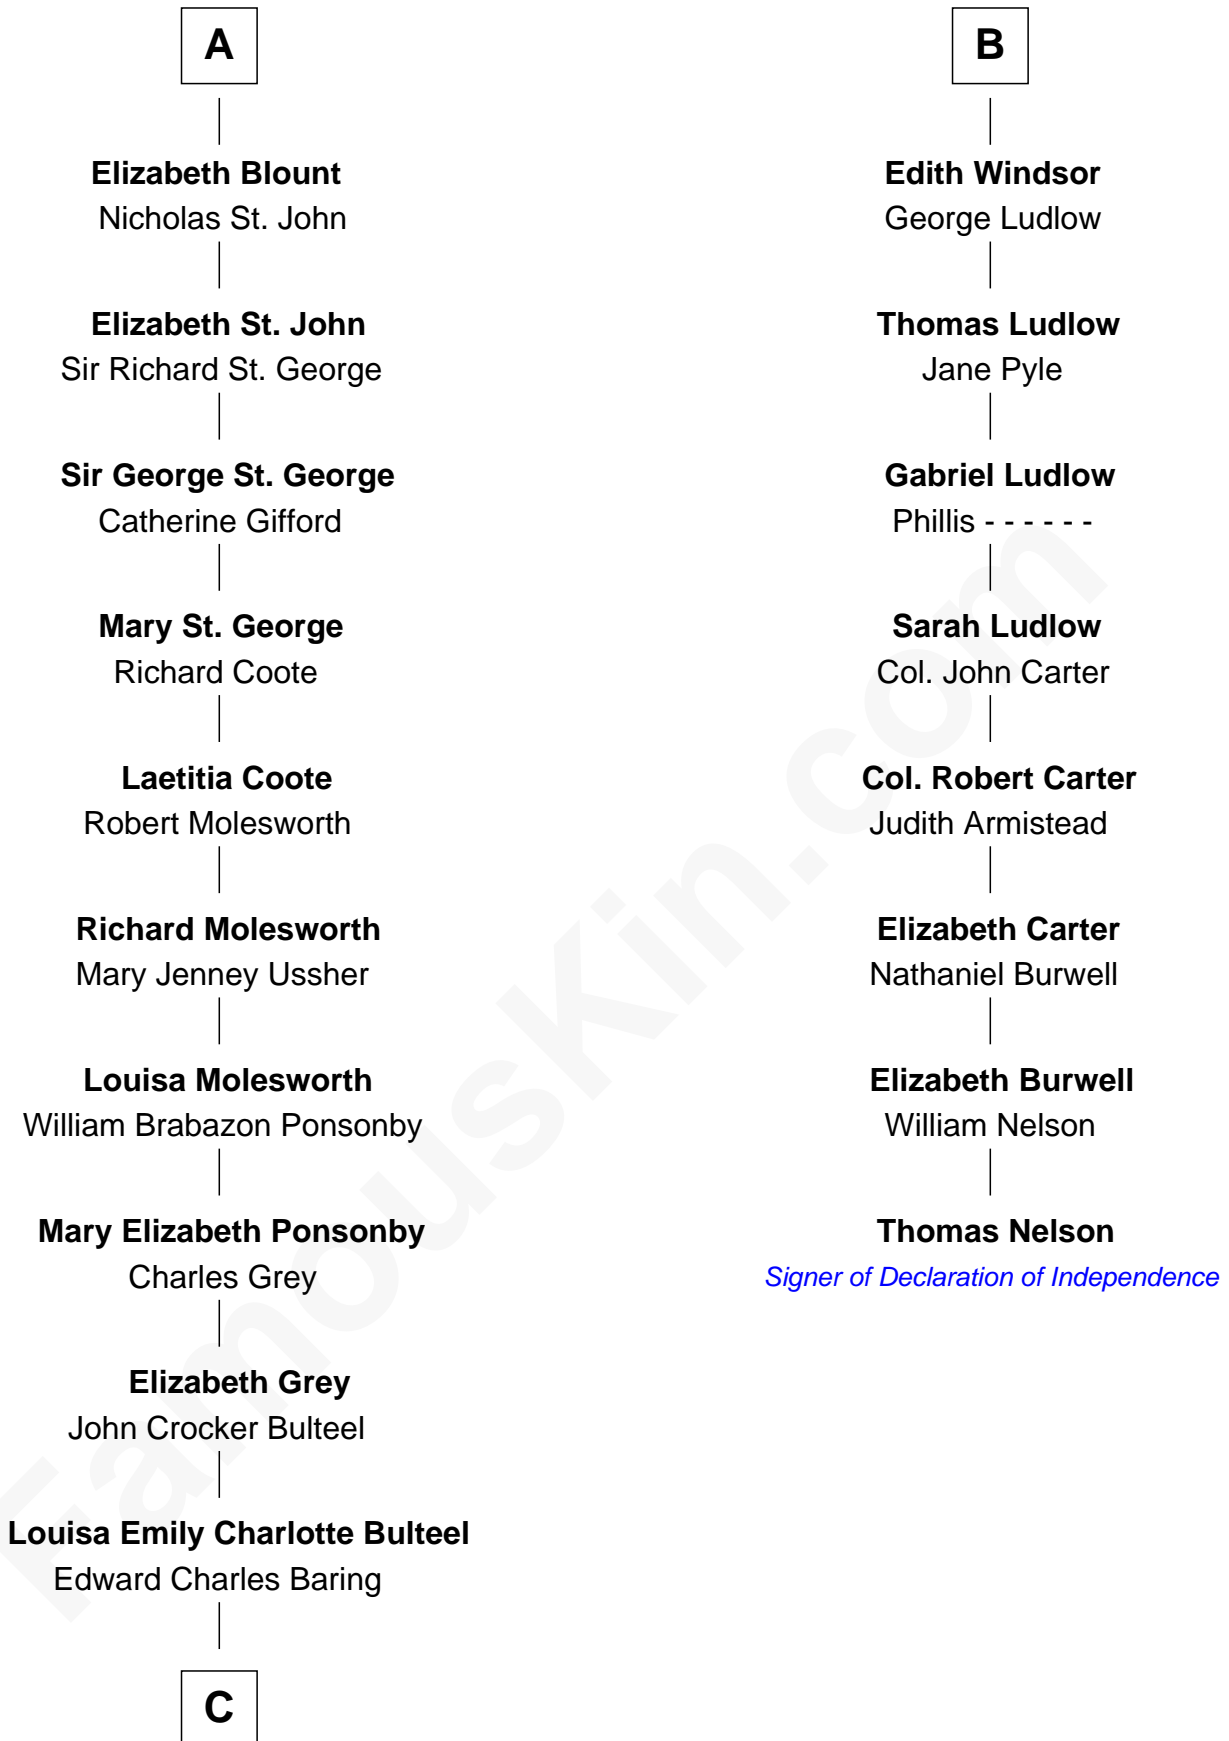

FamousKin.com Relationship Chart of

Prince William

Prince of Wales

14th cousin 7 times removed of

Thomas Nelson

Signer of the Declaration of Independence

Sir Thomas de Swynnerton

C

—
Margaret Baring

Charles Robert Spencer

—
Albert Edward John Spencer

Cynthia Elinor Beatrix Hamilton

—
Edward John Spencer

Frances Ruth Burke Roche

—
Princess Diana Frances Spencer

Charles III, King of the United Kingdom